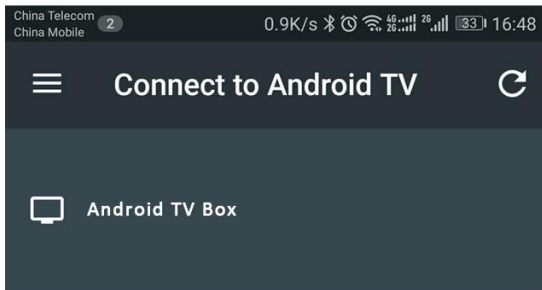

Say it to search it

TV is listening, all you have to do is ask. Speak into the voice remote control, the TV Box will search for what you want. Simply press and hold the Voice control key to activate voice function, when you see the "Try saying." on the screen, speak into the Microphone, for example
 "The latest action movies",
 "Today's weather",
 "The latest celebrity news",
 etc..
 You will get what you want.

Android TV Remote Control

1. Download and install "Android TV Remote Control" app from play store of android phone or tablet PC

2. Find and click device "Android TV Box"

3. Pairing phone or tablet PC with Android TV Box