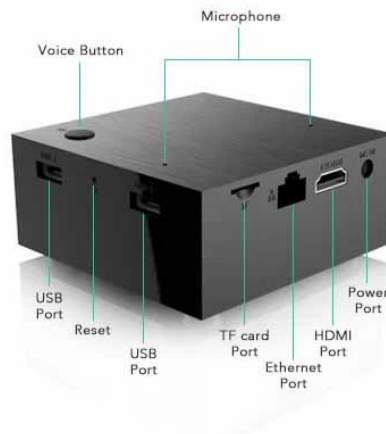

## What's in the box

Elevate your TV experience with the [OTT TV Box](#) featuring Amlogic S905W, a built-in speaker, and microphone, all powered by AndroidTV. This cutting-edge device combines powerful performance with smart features. Enjoy seamless streaming, voice control, and immersive sound right from your TV. Transform your entertainment with this versatile and advanced set-top box.