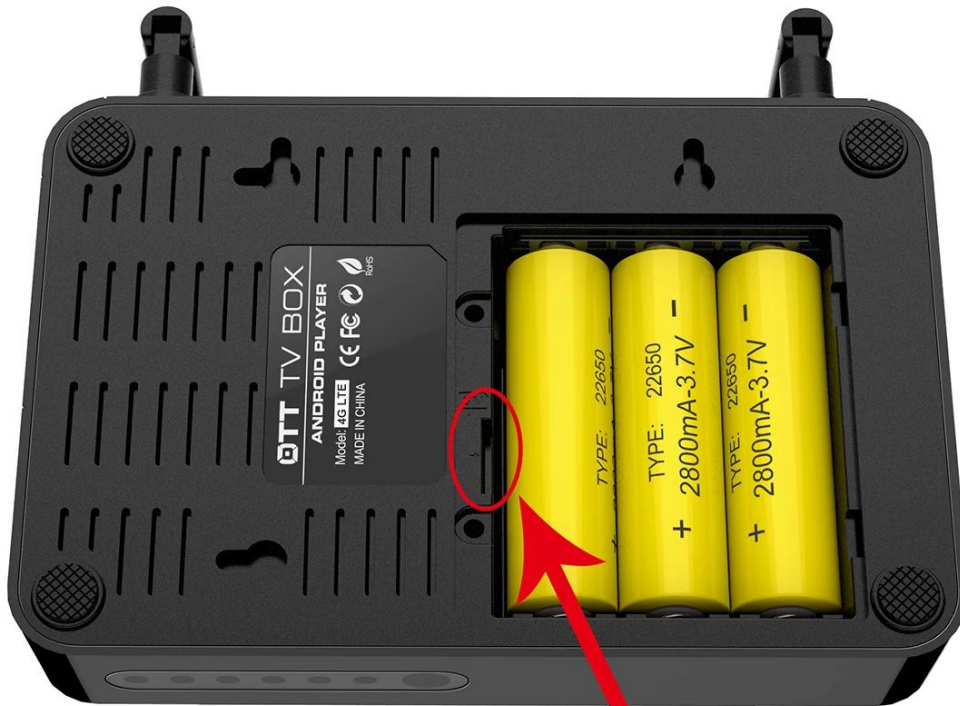

4G LTE

4G LTE

4G LTE

4G LTE

4G LTE

4G LTE

Sim Slot

**OTT TV BOX**

**4K HDR** **HDMI 2.0**  
**HDCP 2.2**

Internal Zigbee(optional)  
**CEC** Internal Rrecharge Lithium

4G LTE

Android 6.0/7.0

The Onenuts Quad Core 4K Android 7.0 4G LTE Set-Top Box with Built-In Battery is designed to revolutionize your entertainment experience. Here's why it stands out in the market: