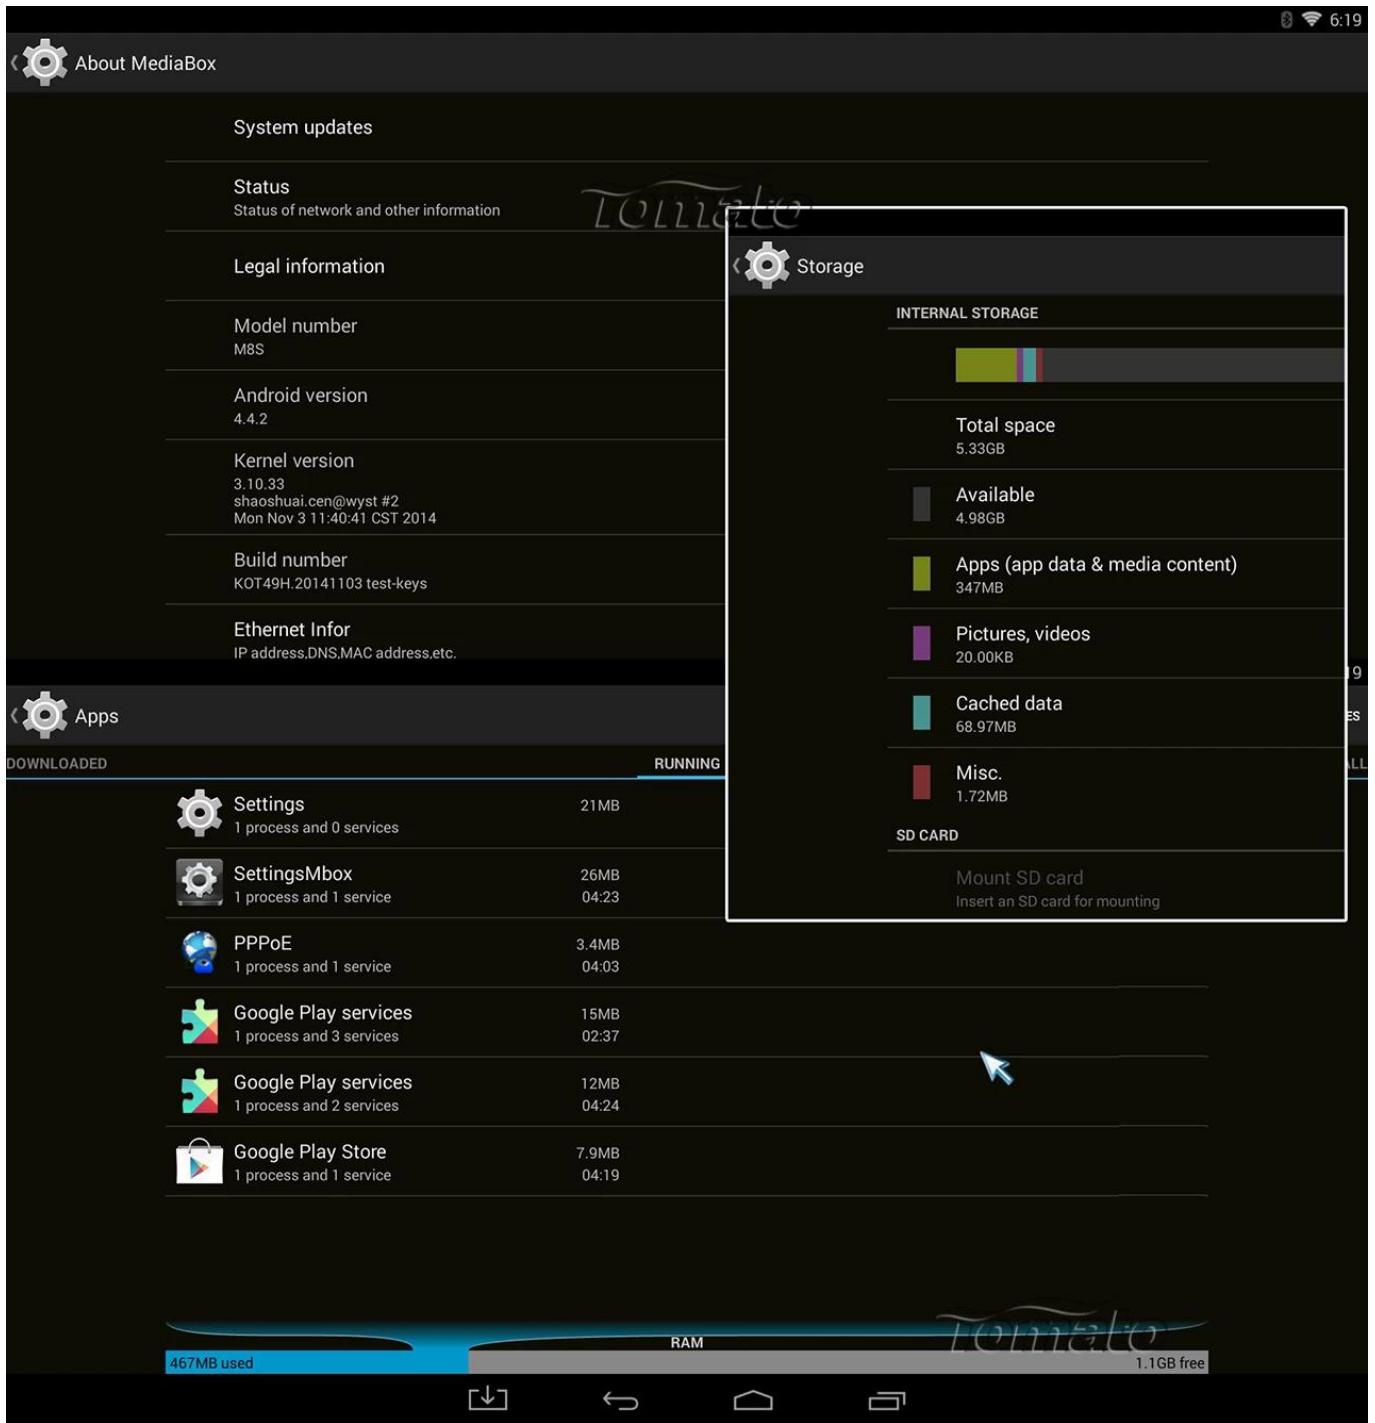

Experience the next level of entertainment with the TM8S Quad Core Amlogic S812 Dual Band Wifi Android TV Box. Featuring a powerful Quad Core processor, this device delivers smooth performance for streaming, gaming, and multitasking. The dual-band Wi-Fi support ensures faster and more stable internet connectivity, allowing you to enjoy seamless streaming and browsing.

Running on Android TV, the TM8S offers a user-friendly interface with access to a vast library of apps, games, and streaming services. Connect the TM8S to your TV effortlessly via HDMI and enjoy high-definition viewing. The sleek and compact design of the TM8S Quad Core Amlogic S812 Dual Band Wifi Android TV Box complements any home entertainment setup, making it a perfect choice for enhancing your TV viewing experience.