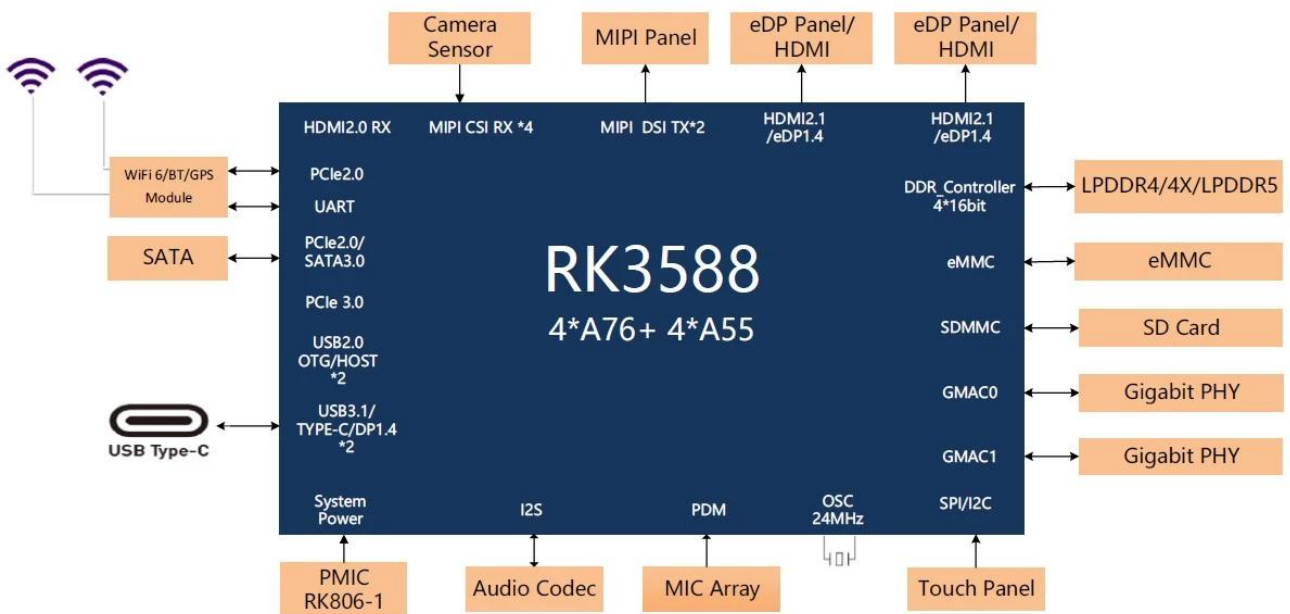

# RK3588: Redefining Smart TV Box Innovation

**Rockchip**

## RK3588

A high performance, low power AIoT processor

The graphic features the Rockchip logo in white on a dark blue background with glowing circuit traces. To the right, a stylized chip is depicted with a blue and yellow gradient, labeled 'Rockchip RK3588'.

## Typical Application Diagram – AIoT

Introducing the RK3588 Smart TV Box, a groundbreaking innovation that transcends conventional entertainment boundaries. This device stands as a testament to technological excellence, providing users with an immersive and unparalleled viewing experience.

At the core of the RK3588 is its Octa-Core processor, a powerhouse that ensures swift and responsive performance. Whether you're streaming high-definition content, engaging in gaming marathons, or multitasking with various applications, the RK3588 handles it all effortlessly. The result is a seamless and smooth entertainment experience that raises the bar for smart TV boxes.