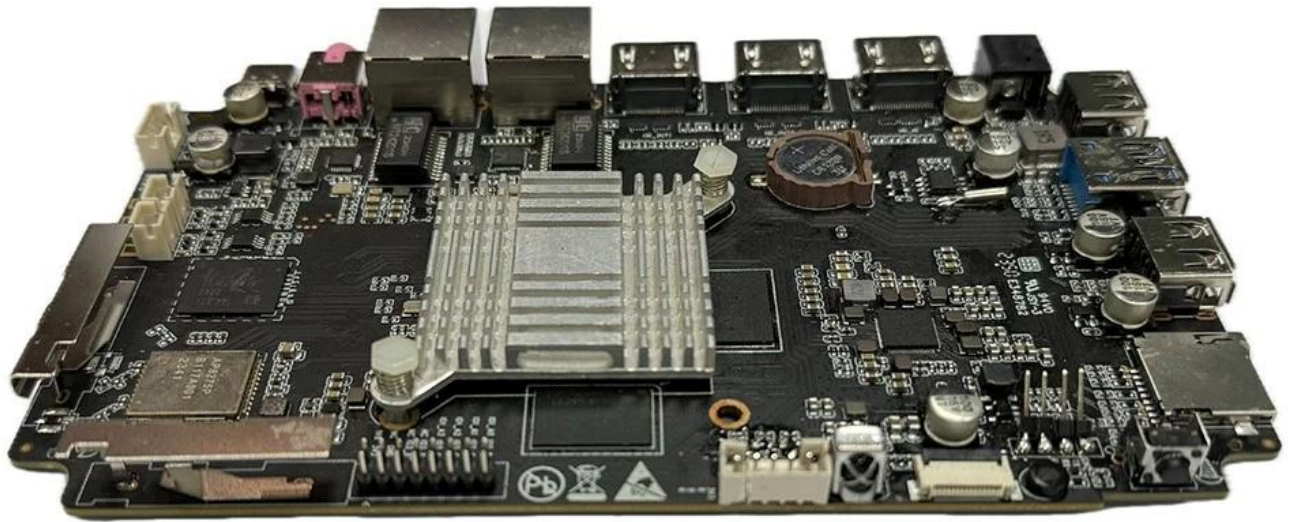

# RK3588: Redefining Smart TV Box Innovation

**Rockchip**

## RK3588

A high performance, low power AIoT processor

The graphic features the Rockchip logo in white on a dark blue background with glowing circuit traces. To the right, a stylized chip is depicted with a blue and yellow gradient, labeled 'Rockchip RK3588'.

## Typical Application Diagram – AIoT

Introducing the RK3588 Smart TV Box, a groundbreaking innovation that transcends conventional entertainment boundaries. This device stands as a testament to technological excellence, providing users with an immersive and unparalleled viewing experience.

At the core of the RK3588 is its Octa-Core processor, a powerhouse that ensures swift and responsive performance. Whether you're streaming high-definition content, engaging in gaming marathons, or multitasking with various applications, the RK3588 handles it all effortlessly. The result is a seamless and smooth entertainment experience that raises the bar for smart TV boxes.