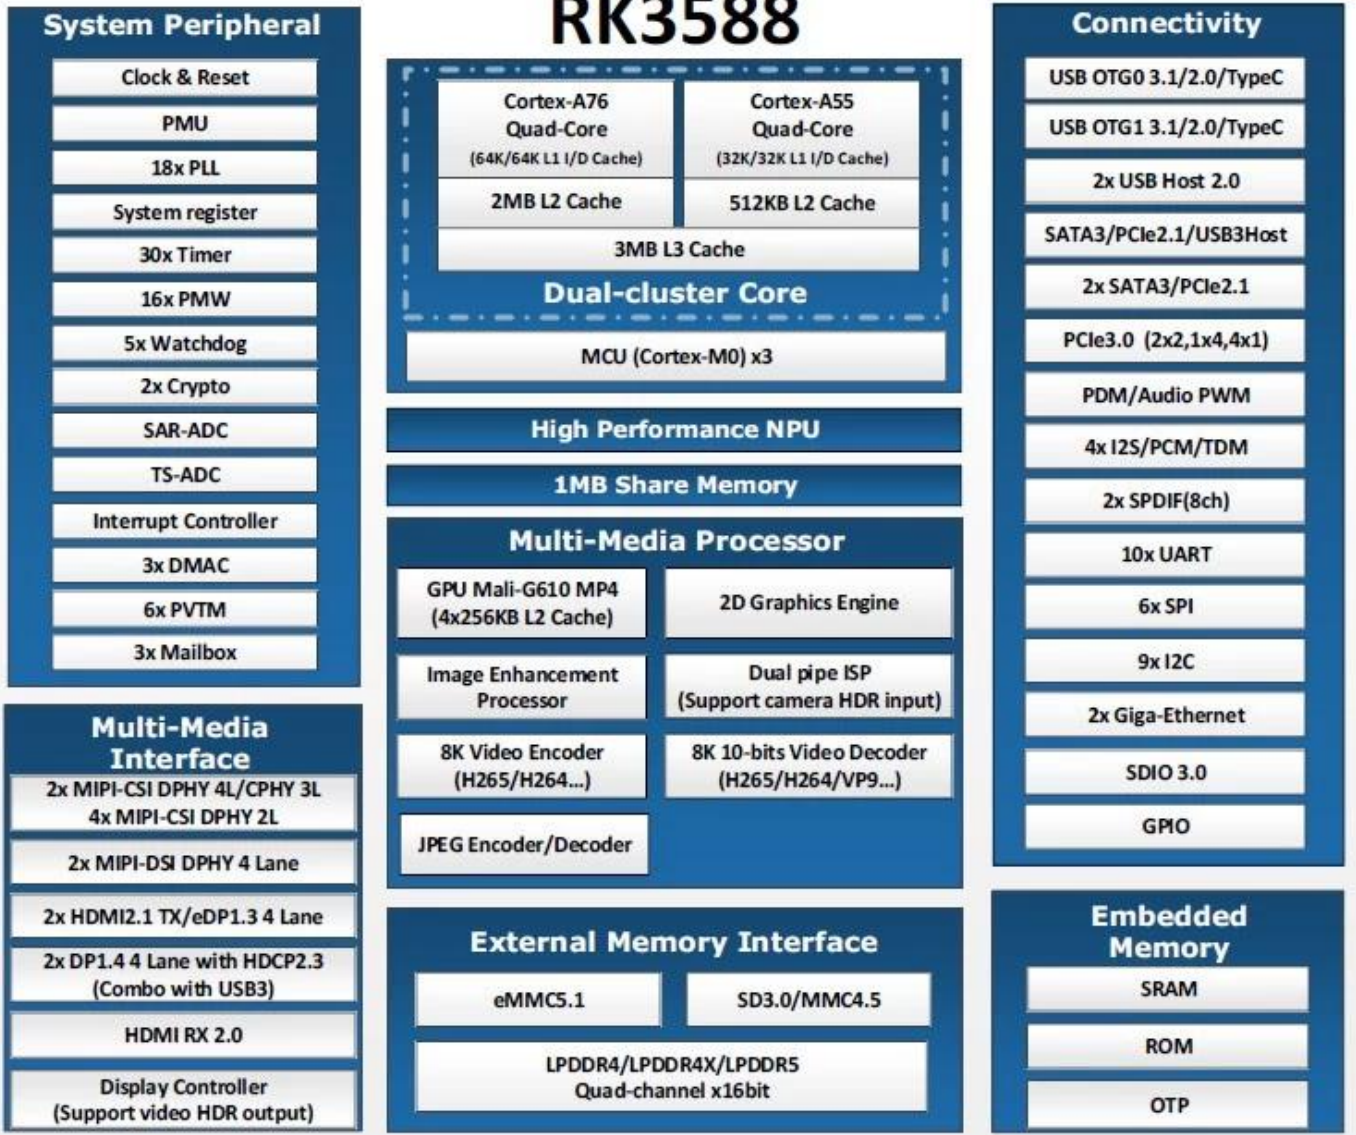

# RK3588: Redefining Smart TV Box Innovation

**Rockchip**

## RK3588

A high performance, low power AIoT processor

The graphic features the Rockchip logo in white on a dark blue background with glowing circuit traces. To the right, a stylized chip is depicted with a blue and yellow gradient, labeled 'Rockchip RK3588'.

## Typical Application Diagram – AIoT

Introducing the RK3588 Smart TV Box, a groundbreaking innovation that transcends conventional entertainment boundaries. This device stands as a testament to technological excellence, providing users with an immersive and unparalleled viewing experience.