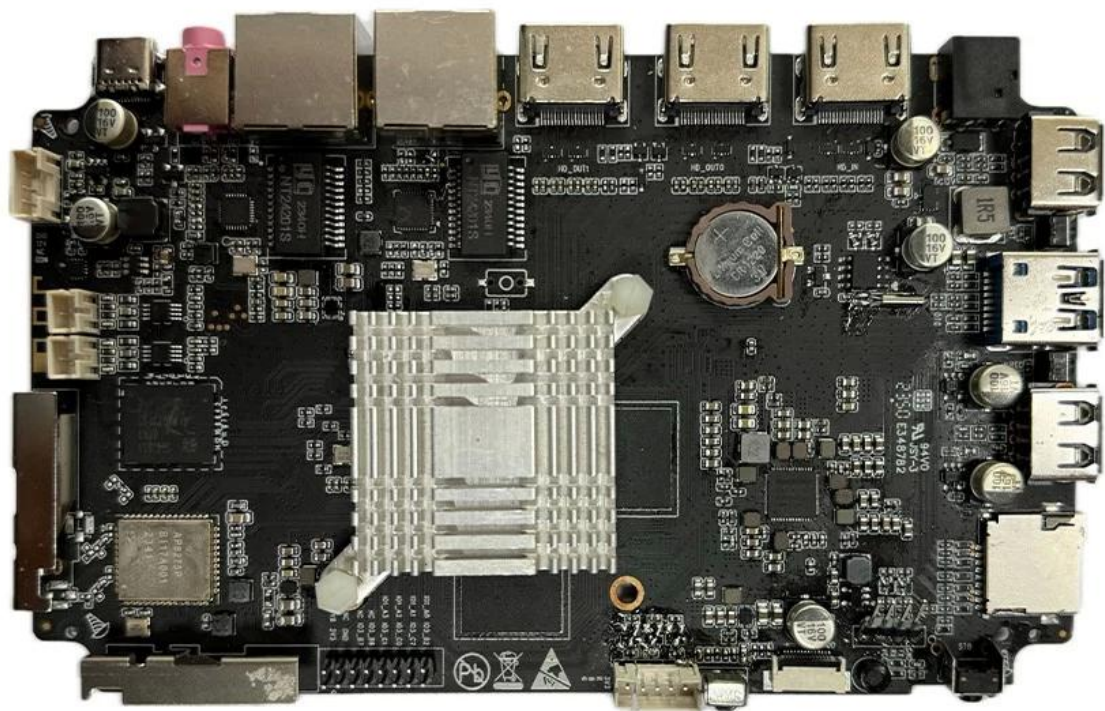

# RK3588: Redefining Smart TV Box Innovation

**Rockchip**

## RK3588

A high performance, low power AIoT processor

The graphic features the Rockchip logo in white on a dark blue background with glowing circuit traces. To the right, a stylized chip is depicted with a blue and yellow gradient, labeled 'Rockchip RK3588'.

## Typical Application Diagram – AIoT

Introducing the RK3588 Smart TV Box, a groundbreaking innovation that transcends conventional entertainment boundaries. This device stands as a testament to technological excellence, providing users with an immersive and unparalleled viewing experience.

At the core of the RK3588 is its Octa-Core processor, a powerhouse that ensures swift and responsive performance. Whether you're streaming high-definition content, engaging in gaming marathons, or multitasking with various applications, the RK3588 handles it all effortlessly. The result is a seamless and smooth entertainment experience that raises the bar for smart TV boxes.