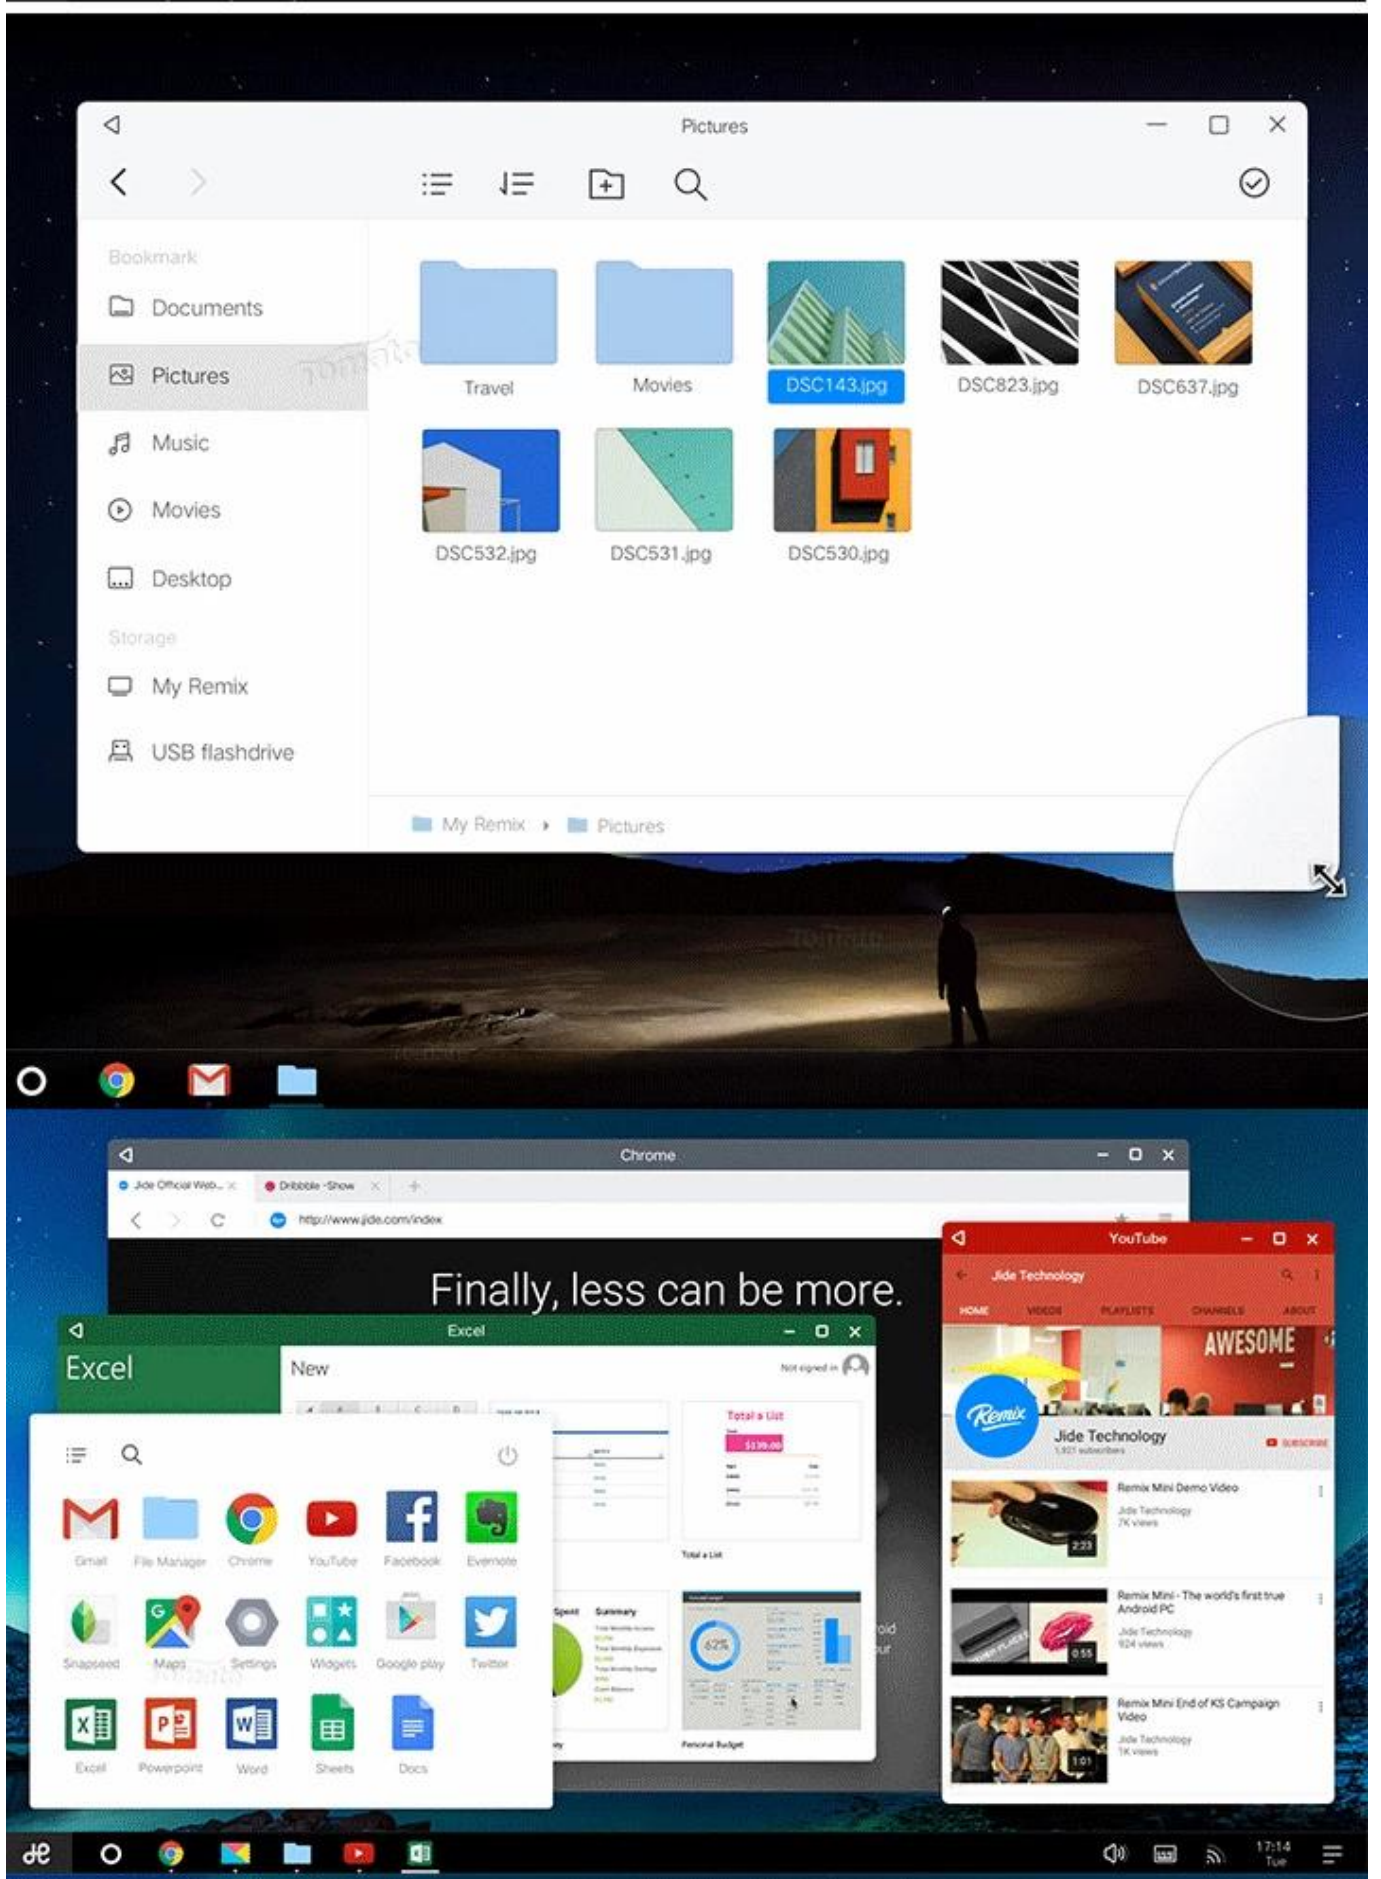

# Picture Show

Experience a new level of entertainment versatility with our S905 TV Box. Dive into the features and

capabilities that make this device a game-changer for streaming media, app support, and storage solutions.