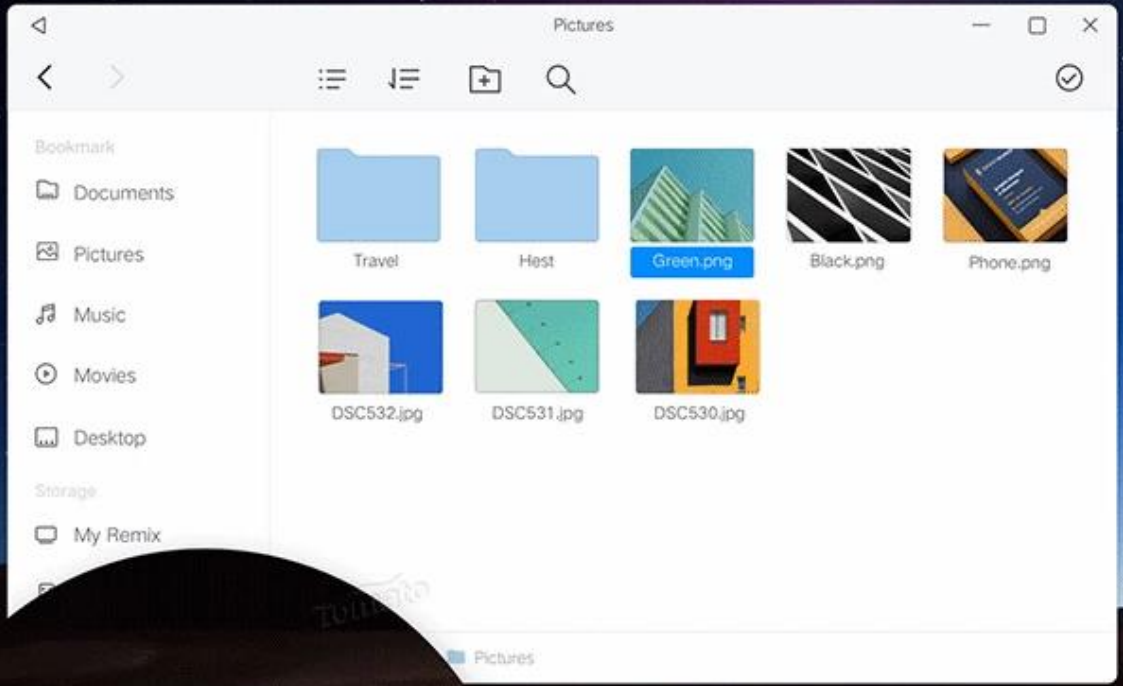

# Picture Show

Experience a new level of entertainment versatility with our S905 TV Box. Dive into the features and

capabilities that make this device a game-changer for streaming media, app support, and storage solutions.