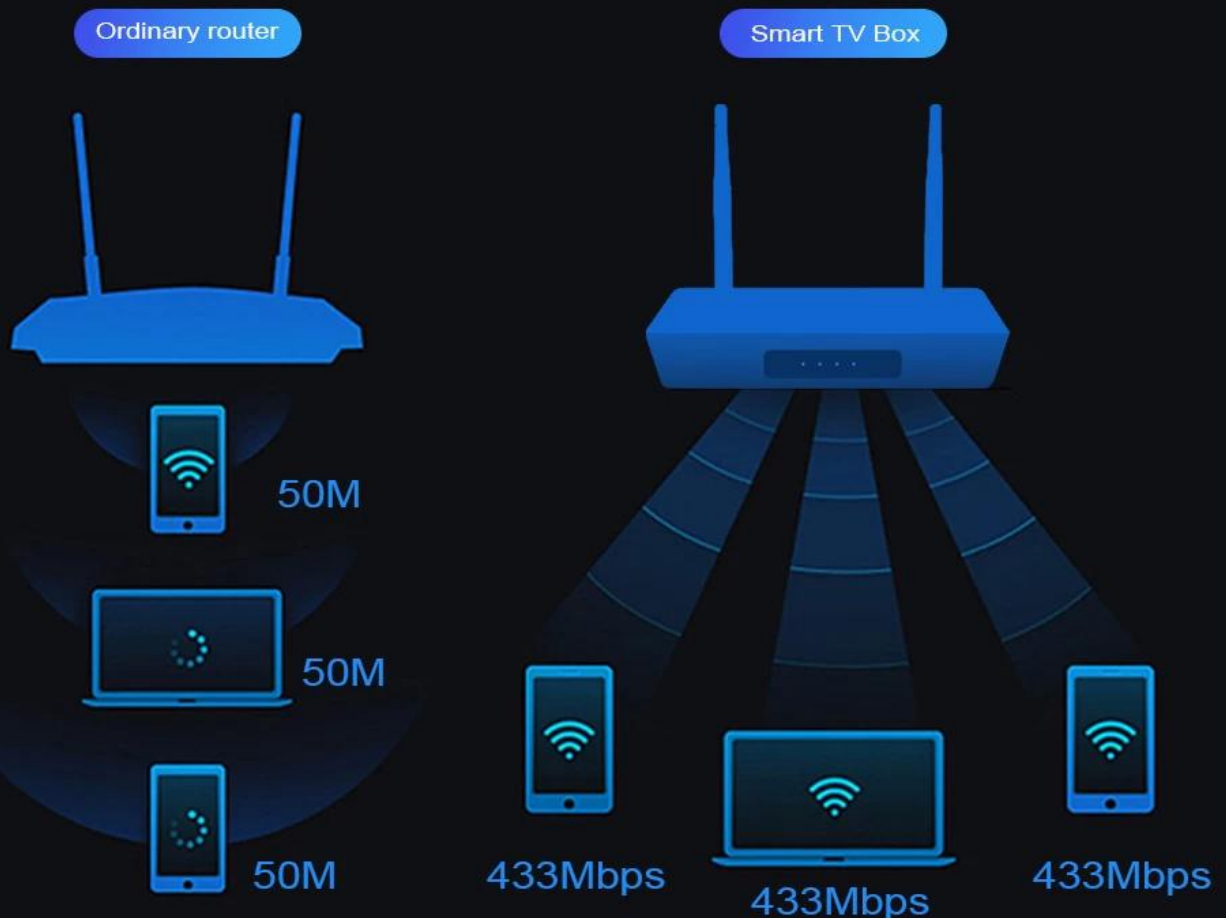

Router Software	
User Management	Support
WIFI Pattern	Low/Middle/High
Language	Chinese/English
Advanced Function	Administrator network/ Visitor network
Others	
Image	HD JPEG, BMP, GIF, PNG, TIF
Language	English French German Spanish Italian etc multilateral languages
Option	Browse all video websites, support Netflix, Hulu, Flixster, Youtube, etc. Apps download freely form android market, amazon app store etc. Local Media playback, Support HDD, U Disck, TF Card. Support Email,office suit etc. Support DLNA function. Support 2.4G wireless mouse/keyboard.

No Delay in Network

Mimo technology can simultaneously transfer data to multiple users.
One-to-one wifi service, fast speed, games and movies more fun.