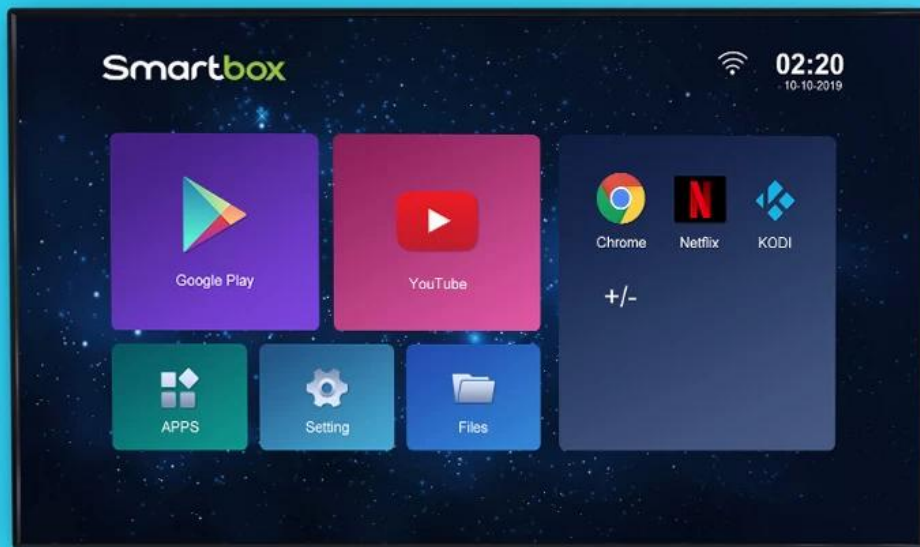

Set Top Box Allwinner H616 Quad Core Android 10 TV Box

Specifications	
Model No.	X96MATE
CPU	Allwinner H616 Quad Core ARM Cortex A53
GPU	G31 OpenGL3.2
RAM	DDR3: 4GB
Internal Storage	eMMC: 32GB(Option:64GB)
OS	Android 10.0
WiFi	IEEE 802.11 b/g/n/ac
Video&Audio CODEC	
Video	<p>Video Engine (AVE) with dedicated hardware decoders and encoders Support multi-video decoder up to 4Kx2K@60fps+1x1080P@60fps Supports multiple "secured" video decoding sessions and simultaneous decoding and encoding</p> <p>Video Decoding</p> <ul style="list-style-type: none">- VP9 Profile 2 up to 4Kx2K@60fps- H.265 Main10@L5.1 up to 4Kx2K@60fps,or 6K@30fps- AVS2-P2 Profile up to 4Kx2K@60fps- H.264 BP/MP/HP@L4.2 up to 4Kx2K@30fps- H.263 BP up to 1080P@60fps- MPEG-4 SP/ASP@L5 up to 1080P@60fps (ISO-14496)- MPEG-2 MP/HL up to 1080P@60fps (ISO-13818)- MPEG-1 MP/HL up to 1080P@60fps (ISO-11172)- Xvid up to 1080P@60fps- Sorenson Spark up to 1080P@60fps- VP8 up to 1080P@60fps- AVS/AVS+ JiZhun Profile up to 1080P@60fps- WMV9/VC1 SP/MP/AP up to 1080P@60fps- JPEG HFIF file format up to 45MPPS- Multiple language and multiple format sub-title video support- MJPEG and JPEG unlimited pixel resolution decoding (ISO/IEC-10918)- Supports JPEG thumbnail, scaling, rotation and transition effects- Supports *.mkv,*.wmv,*.mpg, *.mpeg, *.dat, *.avi, *.mov, *.iso, *.mp4, *.rm and *.jpg file formats
Audio	<p>Supports MP3, AAC, WMA, RM, FLAC, Ogg and programmable with 7.1/5.1 down-mixing</p> <p>Audio Codec</p> <ul style="list-style-type: none">-Two audio digital-to-analog(DAC) channels-Support 16-bit and 20-bit sample rate-8kHz to 192kHz DAC sample rate-95+/-2dB SNR@A-weight,-80+/-dB THD+N,output Level more than 0.55Vrms-One128*24-bits FIFO for DAC data transmit <p>built-in TDM/PCM/I2S ports with TDM/PCM mode up to 384kHz x32bits x 8ch or 96kHz x 32bits x 32ch and I2S mode up to 384kHz x 32bits x 8ch</p> <p>Digital microphone PDM input with programmable CIC, LPF & HPF, support up to 8 DMICs</p> <p>Built-in stereo audio DAC</p> <p>Supports concurrent dual audio stereo channel output with combination of analog+PCM or I2S+PCM</p>
I/O	
1*HDMI	4K*2K UHD Output, HDMI 2.0A
1*AV OUT	480i/576i standard definition output
2*USB	1*USB 2.0 1*USB 3.0
1*IR Reciver	Remote Reciver Connect
1*RJ45	Ethernet Interface
1*TF CARD	Support 4GB/8GB/16GB/32GB/64GB
Power	DC 5V/2A; LED indicator. Working: blue
Others	
Image	HD JPEG, BMP, GIF, PNG, TIF
Language	English French German Spanish Italian etc multilateral languages
Option	Browse all video websites, support Netflix,Hulu,Flixster,Youtube, etc. Apps download freely form android market, amazon app store etc. Local Media playback, Support HDD, U Disk , TF Card.