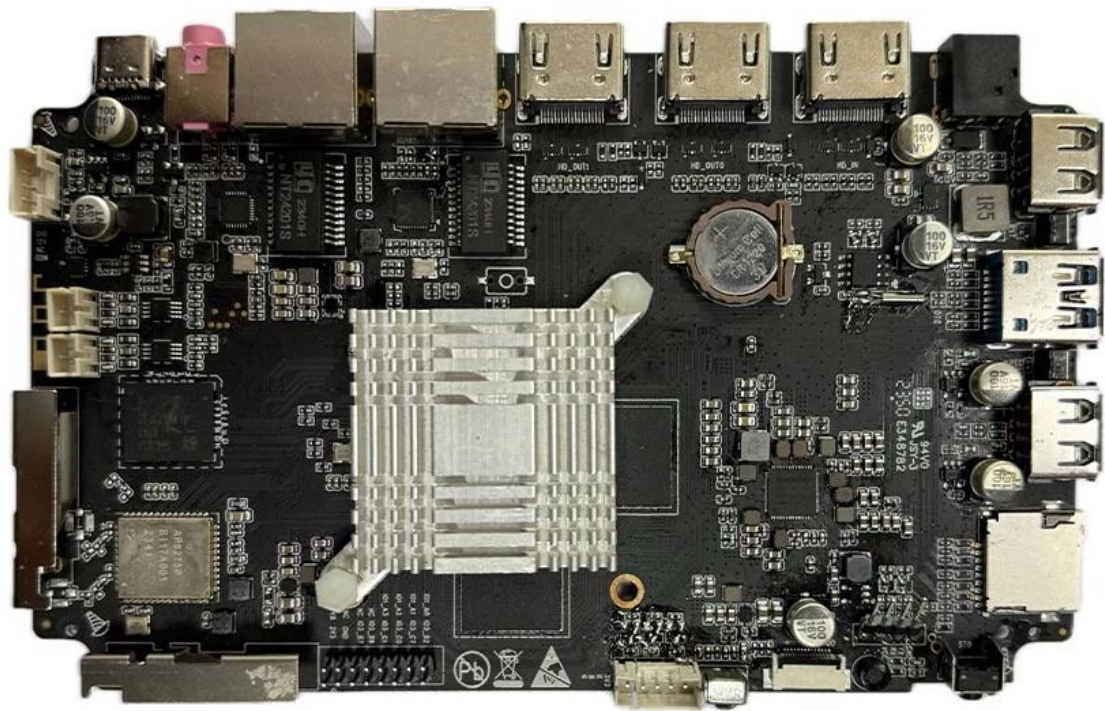

Set Top Box Powered by Rockchip RK3588 Octa-Core

Typical Application Diagram – AIoT

Set Top Box Powered by Rockchip RK3588 Octa-Core

Product Description

Discover unparalleled performance with our cutting-edge Set Top Box powered by the Rockchip RK3588 Octa-Core processor. Immerse yourself in a world of seamless streaming, 8K resolution, and AI-enhanced features that redefine your entertainment experience. With lightning-fast processing, this device ensures smooth navigation and swift access to your favorite content.

Key Features:

- **Ultimate Processing Power:** The Octa-Core architecture of Rockchip RK3588 ensures lightning-fast performance, allowing you to enjoy high-end applications and content effortlessly.
- **8K UHD Streaming:** Elevate your viewing experience with stunning 8K Ultra HD resolution, bringing every detail to life for a cinematic feel in the comfort of your home.
- **AI Integration:** Experience smart features and AI enhancements that optimize content recommendations, voice control, and more, adapting to your preferences over time.
- **Seamless Connectivity:** Equipped with advanced connectivity options, including Wi-Fi 6E, USB 3.0, and Bluetooth 5.0, ensuring seamless data transfer and peripheral connections.

Product Highlights:

Our Set Top Box is designed for those who demand the best in entertainment technology. From gaming to streaming, this device ensures a smooth, responsive, and immersive experience, making it a versatile addition to your home entertainment setup.

Unleashing the Future of Entertainment

Product Explanation

In a rapidly evolving landscape of home entertainment, our Set Top Box powered by Rockchip RK3588 Octa-Core stands out as a symbol of innovation and performance. The Octa-Core processor delivers a significant boost in processing power, ensuring that your device keeps up with the demands of modern content and applications.