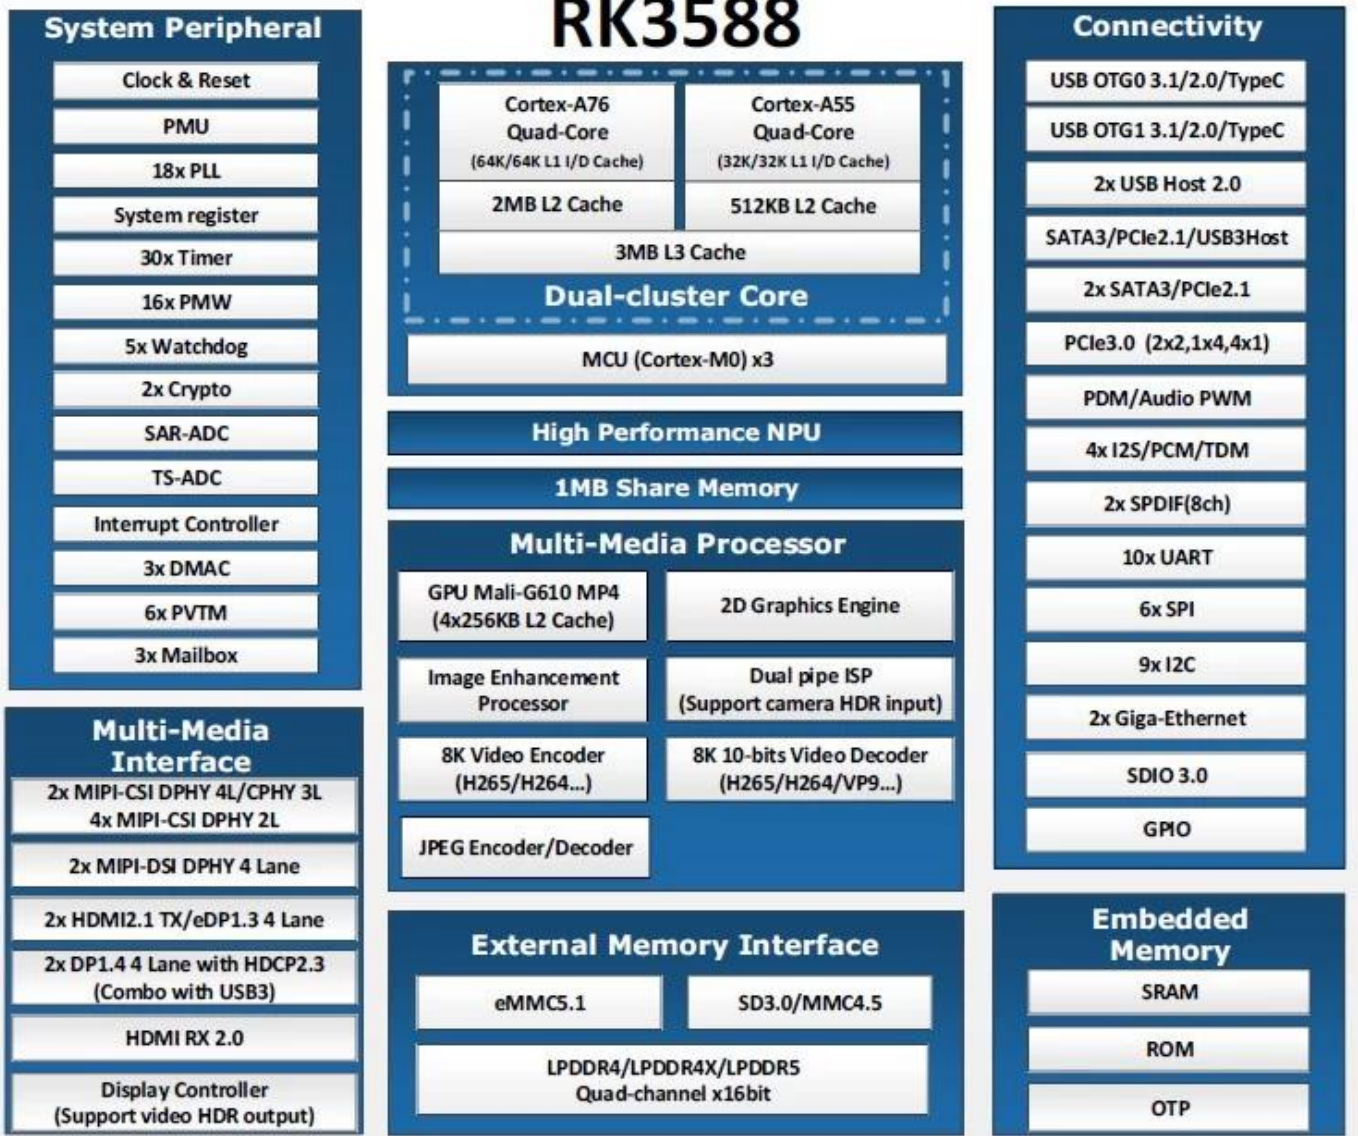

Set Top Box Powered by Rockchip RK3588 Octa-Core

Typical Application Diagram – AIoT

Set Top Box Powered by Rockchip RK3588 Octa-Core

Product Description

Discover unparalleled performance with our cutting-edge Set Top Box powered by the Rockchip RK3588 Octa-Core processor. Immerse yourself in a world of seamless streaming, 8K resolution, and AI-enhanced features that redefine your entertainment experience. With lightning-fast processing, this device ensures smooth navigation and swift access to your favorite content.

Key Features:

- **Ultimate Processing Power:** The Octa-Core architecture of Rockchip RK3588 ensures lightning-fast performance, allowing you to enjoy high-end applications and content effortlessly.
- **8K UHD Streaming:** Elevate your viewing experience with stunning 8K Ultra HD resolution, bringing every detail to life for a cinematic feel in the comfort of your home.
- **AI Integration:** Experience smart features and AI enhancements that optimize content recommendations, voice control, and more, adapting to your preferences over time.
- **Seamless Connectivity:** Equipped with advanced connectivity options, including Wi-Fi 6E, USB 3.0, and Bluetooth 5.0, ensuring seamless data transfer and peripheral connections.