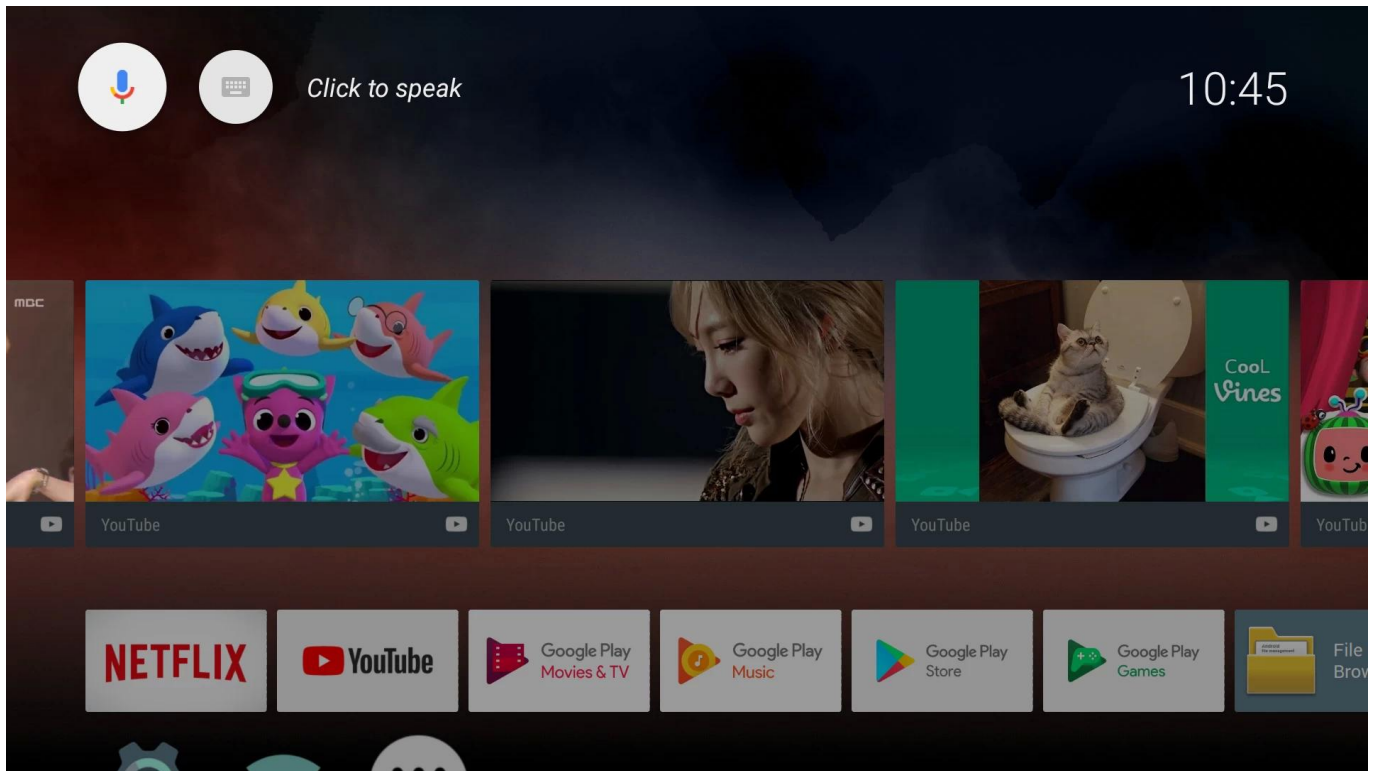

It's a TV box

When the TV screen is on, it is a TV box
you can do everything you do on the TV box

It's an Ai speaker

When the TV screen is off, it turns into an Ai speaker.
Now you just have to say what you want to do.

Enjoy what you want to watch in anytime

Our Smart TV Box with Built-in Far-Field Voice Control Microphone is designed to revolutionize the way you experience entertainment and control your smart devices. Here's an overview of its key features:

Advanced Voice Control:

The built-in far-field voice control microphone allows you to navigate your TV, launch apps, search for content, and control smart home devices using simple voice commands. Enjoy hands-free convenience and a more intuitive user experience.