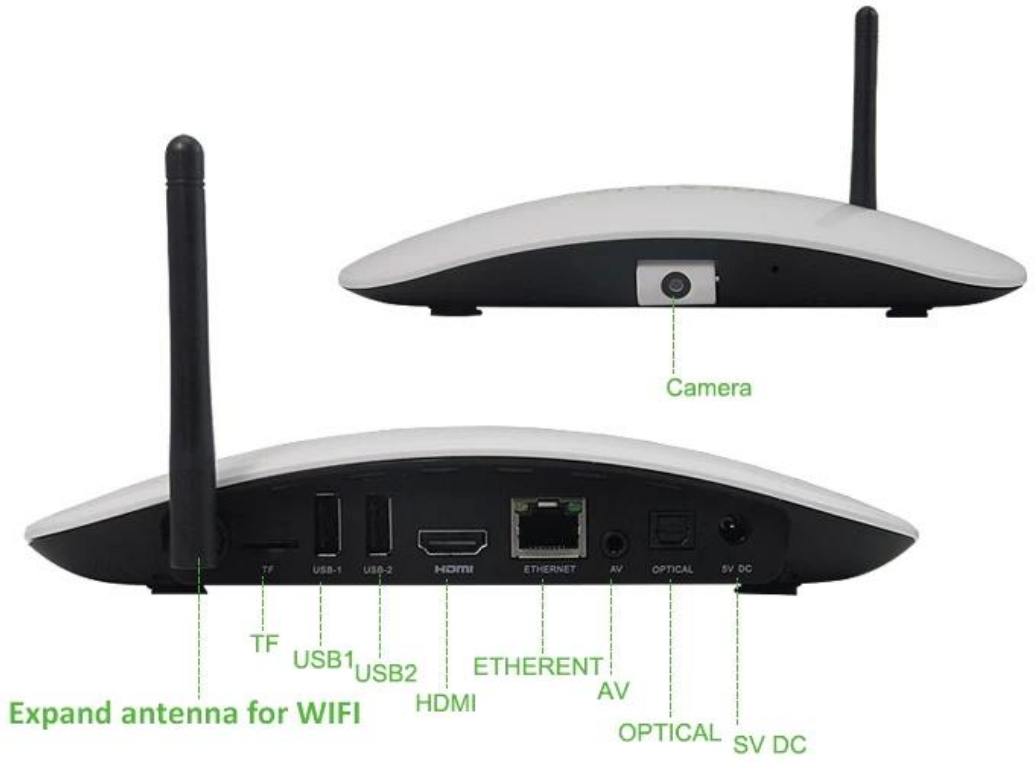

Picture Show