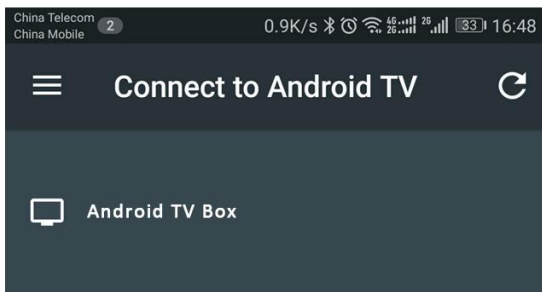

OTA

WIDEVINE
LEVEL 1

Android TV

4K Android TV set-top box
2.4G voice remote included

Think out of the box with Android TV 7.1

Connect to a world of content and entertainment at home with Nut 2. It runs on the latest Android TV 7.1 which is easy to use, supports voice controls. Catch your favorite TV shows, play games, watch the news or switch to radio. Nut 2 also recommends videos based on your personal Youtube and Google Play preferences!

Say it to search it

TV is listening, all you have to do is ask. Speak into the voice remote control, the TV Box will search for what you want. Simply press and hold the Voice control key to activate voice function, when you see the "Try saying." on the screen, speak into the Microphone, for example
"The latest action movies",
"Today's weather",
"The latest celebrity news",
etc..
You will get what you want.

Android TV Remote Control

1. Download and install "Android TV Remote Control" app from play store of android phone or tablet PC

2. Find and click device "Android TV Box"

3. Pairing phone or tablet PC with Android TV Box