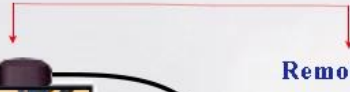

can paste on the wall