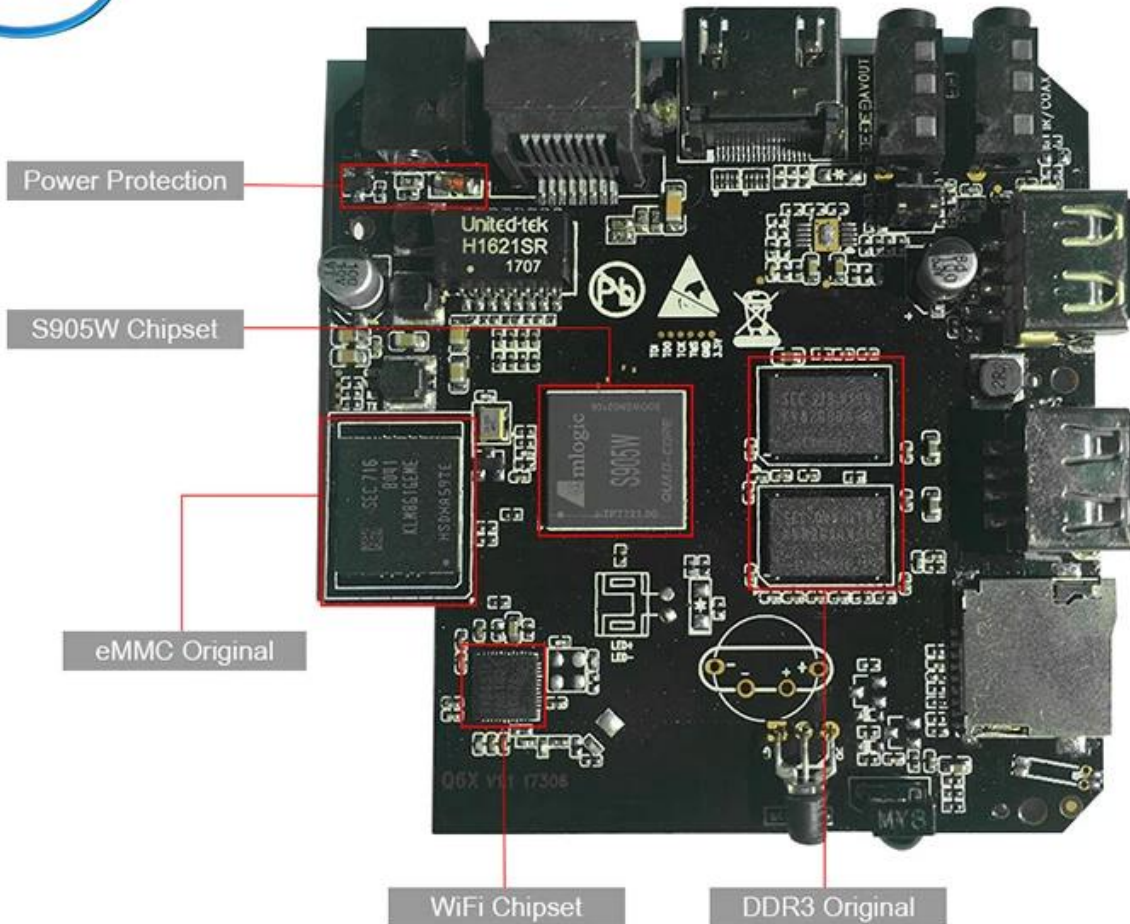

# S905W<sub>mini</sub> Smart Box

Penta-core Mali-450MP up to 750MHz,  
support UHD H.265/VP9 60fps 10-bit video decoding  
3D Games playing, 1080P online video chat

# S905W Smart Box

Upgrade your home entertainment setup with the Mini TV Box Amlogic S905W 2GB RAM 16GB ROM. This compact yet powerful device offers a host of features to enhance your TV viewing experience.

**Powerful Performance:** Equipped with the Amlogic S905W chipset, this TV box delivers smooth and responsive performance for all your streaming, gaming, and browsing needs. With 2GB of RAM, multitasking is effortless, allowing you to switch between apps and tasks seamlessly. Plus, with 16GB of ROM, you'll have plenty of storage space for your favorite apps, games, and media files.