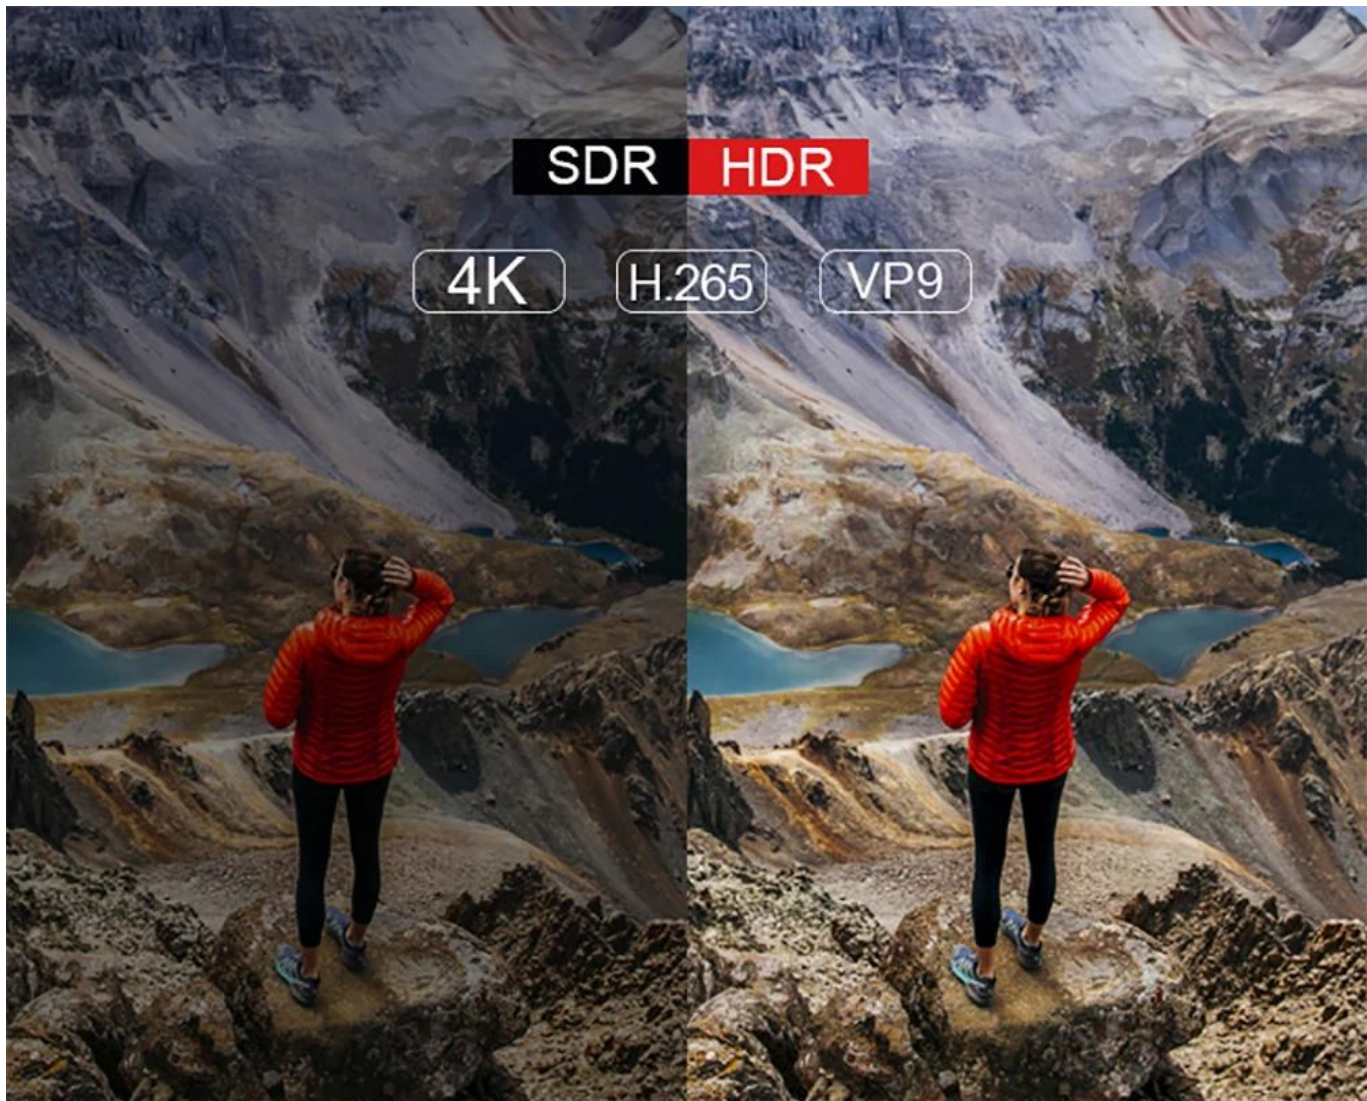

With 3D denoising

SDR HDR

4K

H.265

VP9

Support HDR

HDR offers a deeper , more life-like display, which boosts 4K and gives you even greater color and contrast.

2020 NEWEST ANDROID 10.0