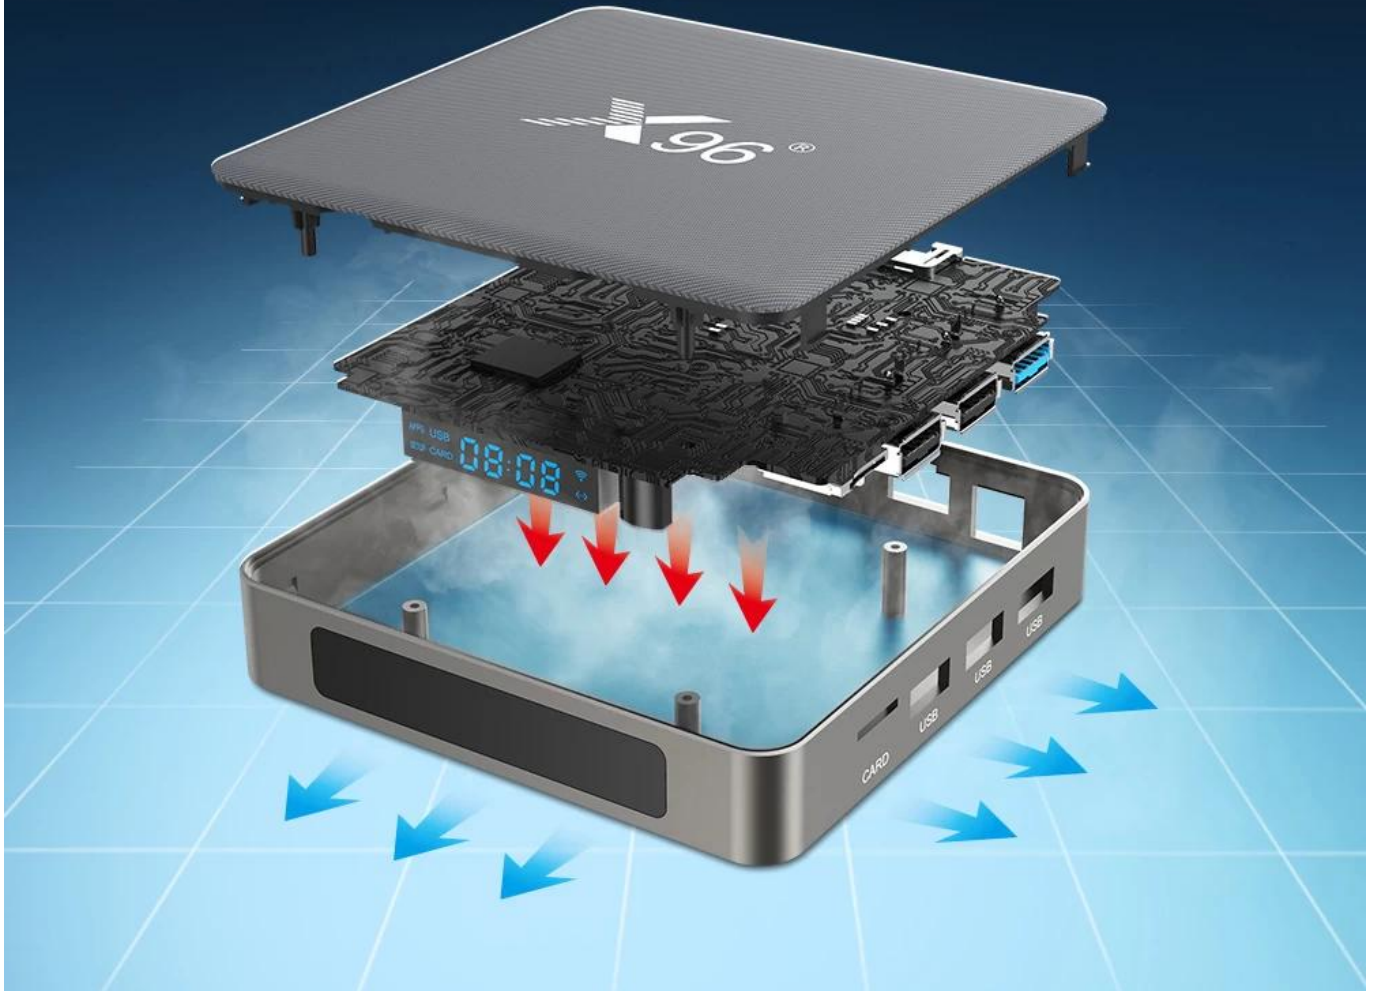

3D DISPLAY

Cool and smooth graphics to meet your needs
for entertaining games

NPU
0.8T

Powerful NPU performance
supporting rich AI applications

External Antenna

Let's you experience no-blocking wifi Signal.

WiFi 2T2R 2.4G&5G&802.11ac

Two Transmit Two Receive ,Two Antennas Synchronous
Transmission Fast transfer speed

Aluminum-alloy Shell

Super heat dissipation keeps box cool

Family Fun Sharing

Leisure and entertainment