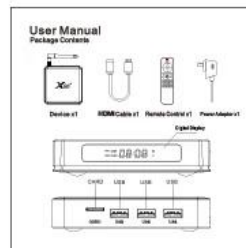

Working meeting

Product Specification

Size: 106*106*22MM

Package Contents

Power Supply*1

HD data cable*1

User Manual*1

Remote Control*1