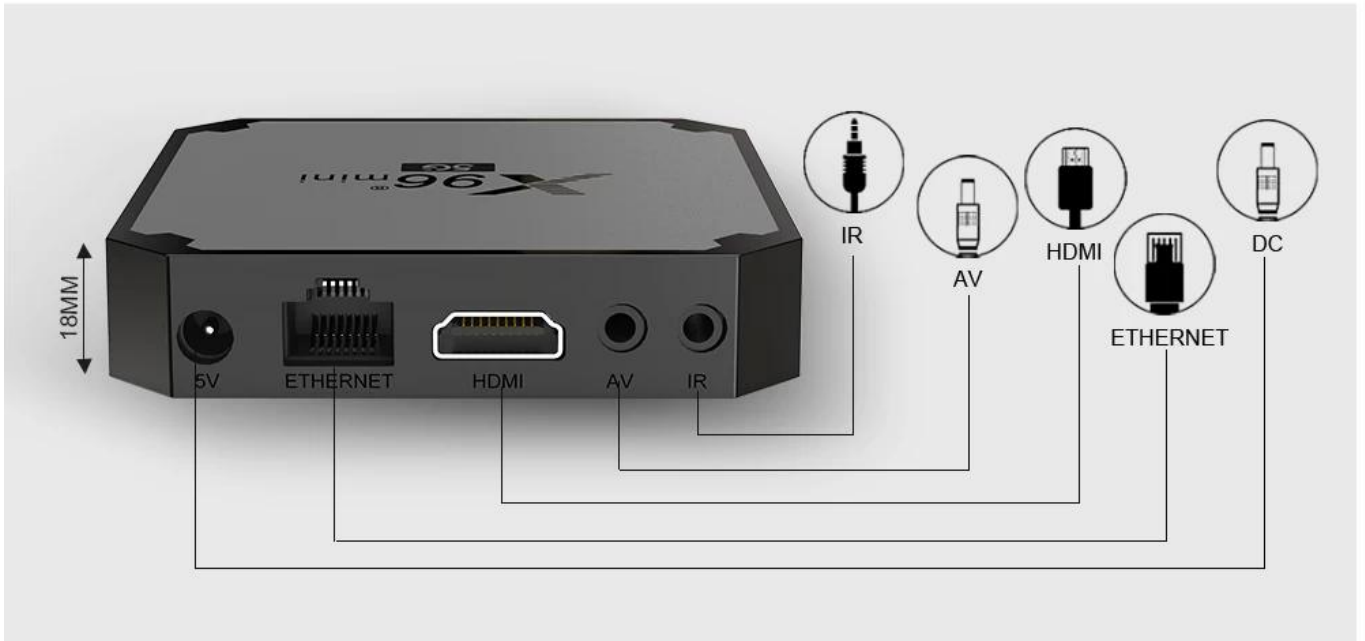

# Package Contents

Power Adapter\*1

HDMI Cable\*1

Remote Control\*1

User Manual\*1

IR cable\*1 (optional)

Wall mount\*1 (optional)

Introducing our latest innovation in home entertainment, the Amlogic S905W4 4K Android 9 TV Box—a powerful and versatile device designed to transform your living room into an immersive entertainment hub. Equipped with the latest Amlogic S905W4 chipset and Android 9 operating system, this TV box delivers unparalleled performance, stunning visuals, and seamless connectivity for an unparalleled viewing experience.

At the heart of the Amlogic S905W4 TV Box is the advanced Amlogic S905W4 chipset, engineered to deliver exceptional performance and efficiency. With its quad-core Cortex-A53 CPU and Mali-G31 GPU, this chipset offers lightning-fast processing speeds and smooth graphics rendering, ensuring a seamless and responsive user experience.