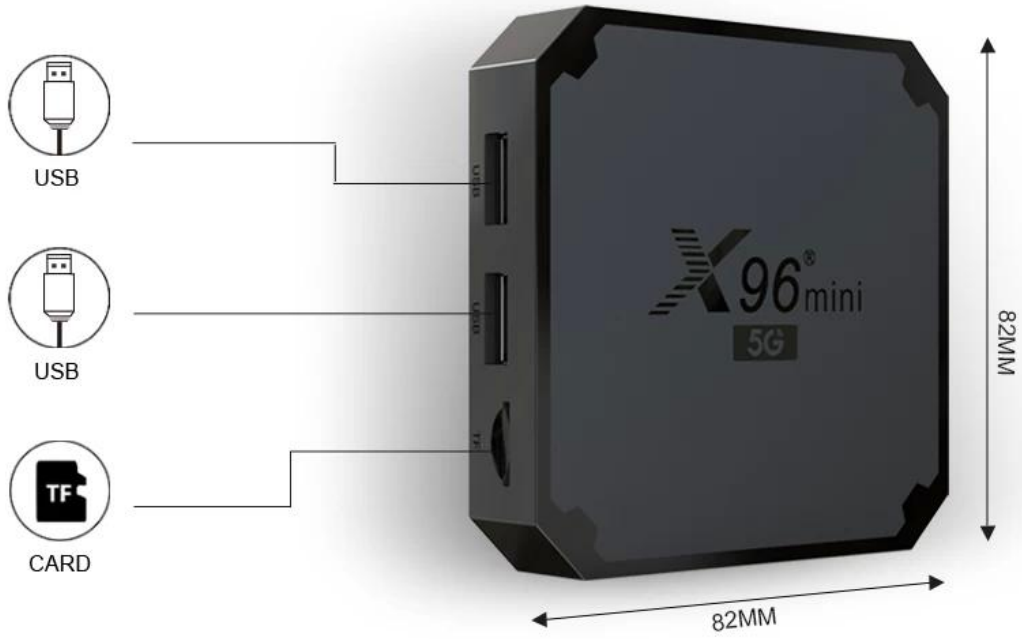

# Package Contents

Power Adapter\*1

HDMI Cable\*1

Remote Control\*1

User Manual\*1

IR cable\*1 (optional)

Wall mount\*1 (optional)

Introducing our latest innovation in home entertainment, the Amlogic S905W4 4K Android 9 TV Box—a powerful and versatile device designed to transform your living room into an immersive entertainment hub. Equipped with the latest Amlogic S905W4 chipset and Android 9 operating system, this TV box delivers unparalleled performance, stunning visuals, and seamless connectivity for an unparalleled viewing experience.