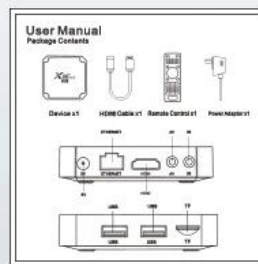

# Package Contents

Power Adapter\*1

HDMI Cable\*1

Remote Control\*1

User Manual\*1

IR cable\*1 (optional)

Wall mount\*1 (optional)

Introducing our latest innovation in home entertainment, the Amlogic S905W4 4K Android 9 TV Box—a powerful and versatile device designed to transform your living room into an immersive entertainment hub. Equipped with the latest Amlogic S905W4 chipset and Android 9 operating system, this TV box delivers unparalleled performance, stunning visuals, and seamless connectivity for an unparalleled viewing experience.