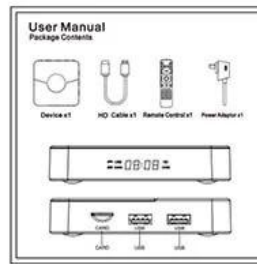

# Interface & Dimension

# Package Contents

Power Adapter\*1

HD Cable\*1

User Manual\*1

Remote Control\*1