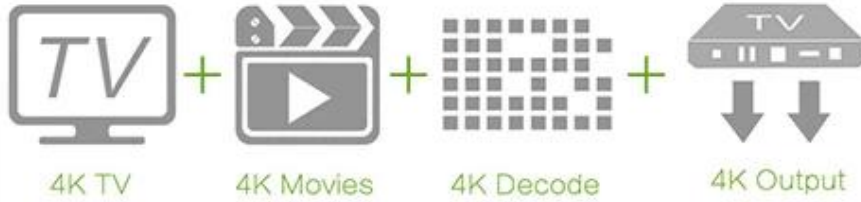

Smart Box

Remote,
Anywhere,
Any angle.

The box can paste in to Wall or TV and others.

- 1.Magic tape
- 2.Pothook Designed
- 3.Dual IR designed,remote control easy.

Put the photo,musics,and videos on your television.

8Bit

10Bit

H.264

H.265

Enjoy box

Support HD2.0a

- 4K*2K 60Hz Resolution output
- 32 audio channel
- 1536KHz audio sampling
- Dual video stream
- Audio and video dynamic-sync

Home Favorite