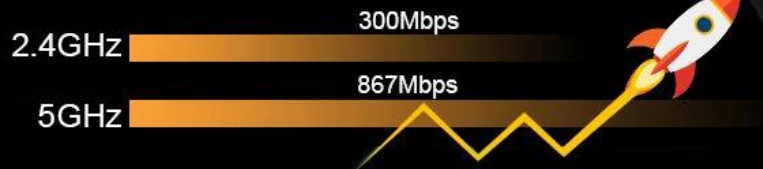

## ENJOY BIG SCREEN

DLNA 

Supports XBMC,DLNA, Miracast,Airplay.  
You can play games and watch movies onthe big screen

**8KHDR high-quality box with high pixel and low light transmission to show the beauty of silence**

# Dual Band Wireless

Run Box without Buffering  
StrongSignal

SuperSpeed USB  
Theoretical speed  
up to **5Gbps**  
(practical speed  
up to 300MB/s)

High speed USB  
Theoretical speed  
up to **480Mbps**  
(practical speed  
up to 35/40MB/s)