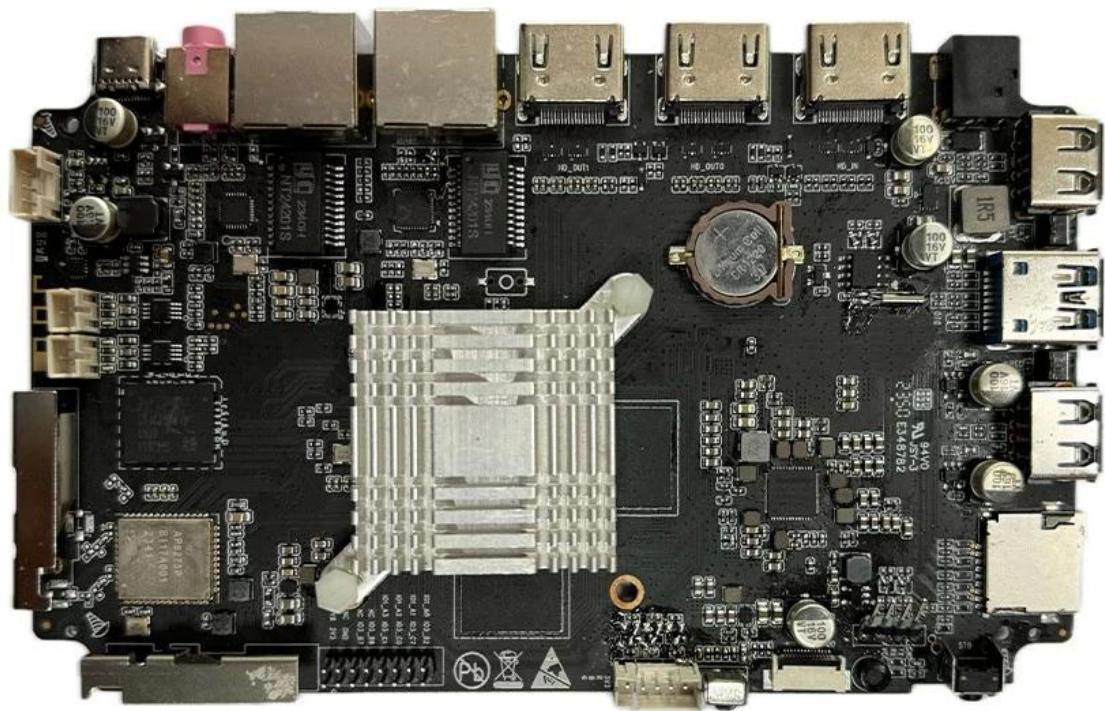

Smart Android TV Box Android Smart TV Box

Rockchip
RK3588
A high performance, low power AIoT processor

The graphic features a dark blue background with glowing circuit traces. On the right, a stylized representation of the RK3588 processor is shown in a blue and yellow square. The Rockchip logo is positioned above the processor model number.

Typical Application Diagram – AIoT

Our Smart Android TV Box is designed to revolutionize your entertainment experience with its advanced features and seamless performance. Whether you're streaming your favorite movies and TV shows or diving into immersive gaming sessions, this device delivers exceptional quality and convenience.

The device is equipped with powerful hardware, ensuring smooth and seamless streaming of high-definition content. Whether you're watching movies in 4K resolution or playing graphics-intensive games, every detail is rendered with clarity and precision, providing an immersive viewing or gaming experience.