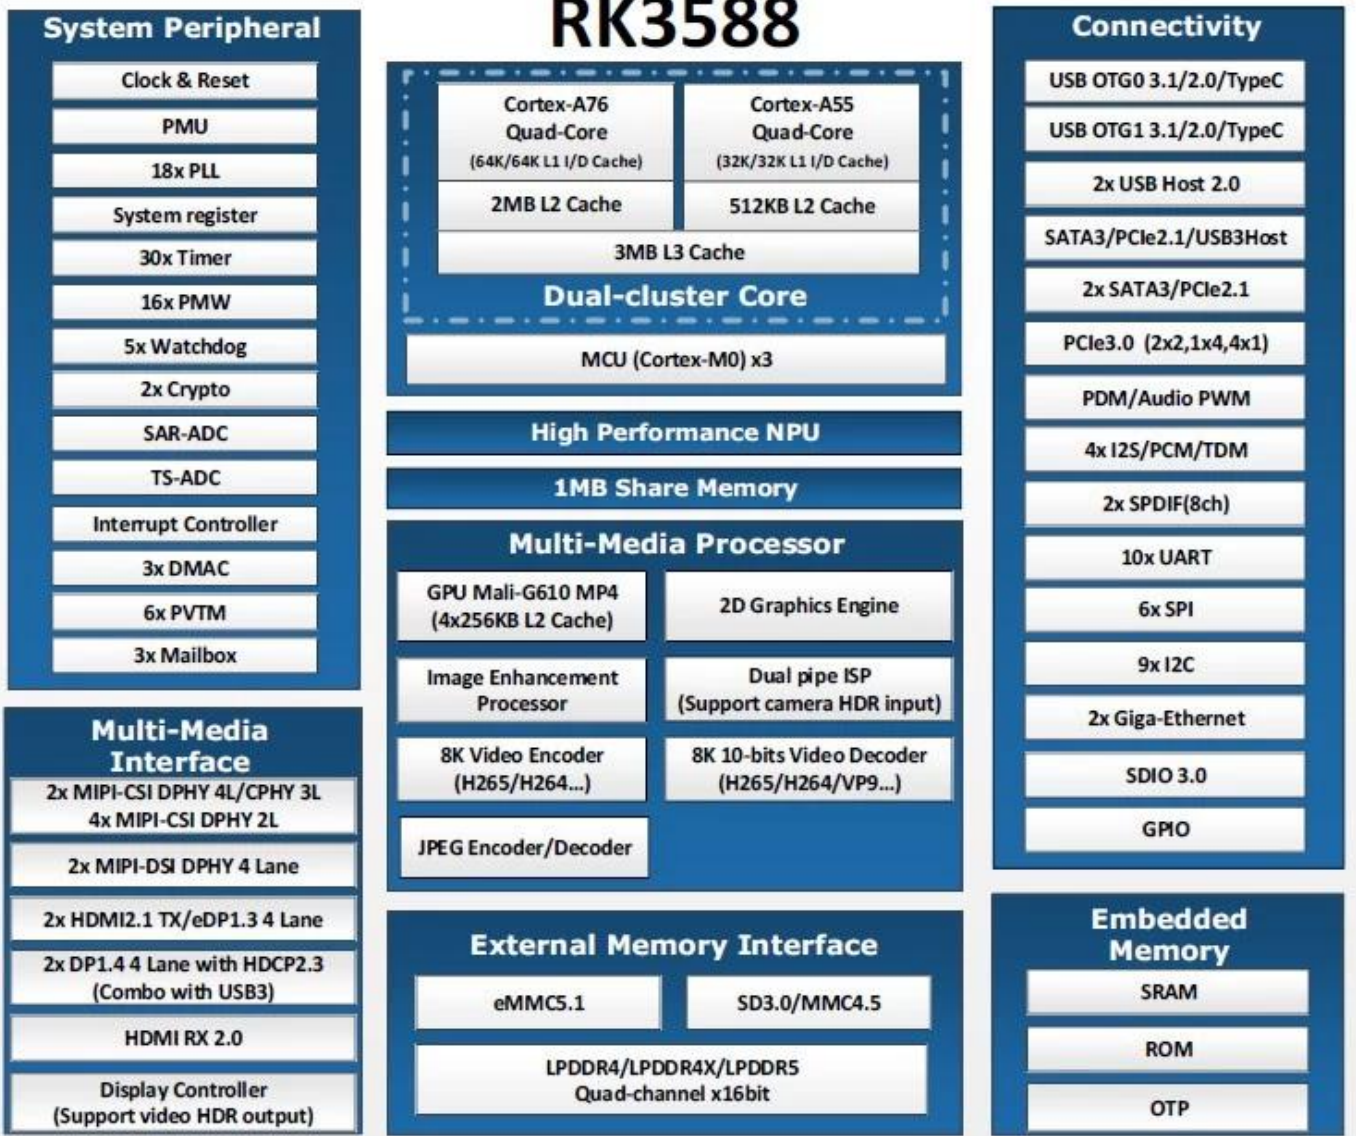

Smart Android TV Box Android Smart TV Box

Rockchip
RK3588
A high performance, low power AIoT processor

The graphic features a dark blue background with glowing circuit traces. On the right, a stylized representation of the RK3588 processor is shown in a blue and yellow square. The Rockchip logo is positioned above the processor model number.

Typical Application Diagram – AIoT

Our Smart Android TV Box is designed to revolutionize your entertainment experience with its advanced features and seamless performance. Whether you're streaming your favorite movies and TV shows or diving into immersive gaming sessions, this device delivers exceptional quality and convenience.