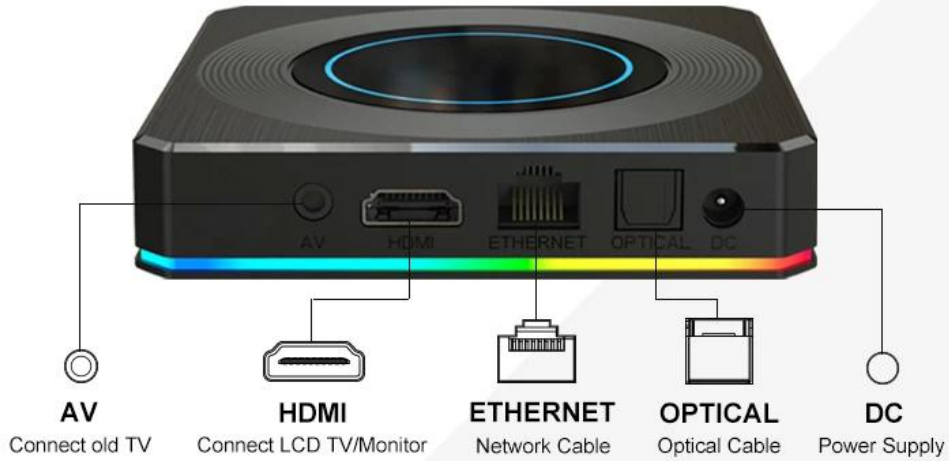

Various interfaces such as HDMI, LAN, USB, etc. which bring you a smart and colorful enjoyment.

Package Contents

Power Supply*1

HD data cable*1

User Manual*1

Remote Control*1

Discover the next level of entertainment with our Amlogic S905X4 Quad Core Android 11 Dual WiFi HD 8K TV Box. Here's why it's the perfect addition to your home theater setup: