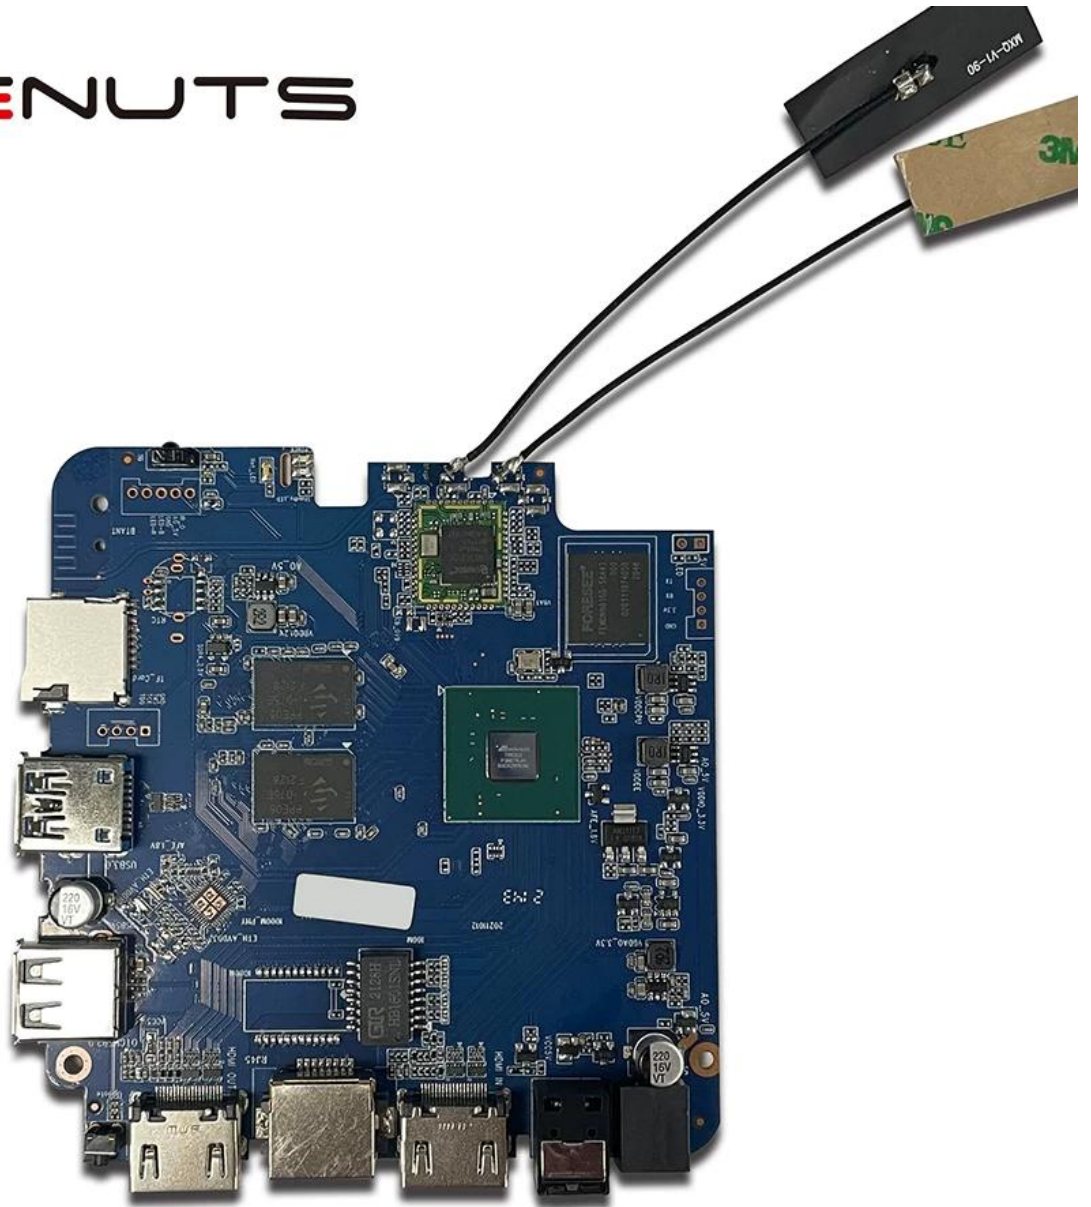

ONENUTS

Multi-core 32/64-bit CPU and 3D GPU with high performance	Powerful multimedia processing capability, supporting all mainstream video decoding including 8K/4K 10-bit AV1/H.265/VP9/AVS2	Supports all mainstream HDR standard including Dolby Vision, HDR10 and HLG	Unique Trulife picture quality enhancement engine, offering theater-like visual effect	Complete production-ready security solution, supporting secure boot, secure OS and mainstream DRMs
Ultra-high performance and ultra-low power consumption	Ultra-high SoC integration and rich peripheral interfaces	Complete IP license, including Dolby, DTS, etc.	Supports screen projection technology like DLNA, Miracast etc.	Provides mature turn-key solution for both split and AIO smart TV

The Amlogic T962E TV Box With HDMI Input is a versatile and powerful device that enhances your