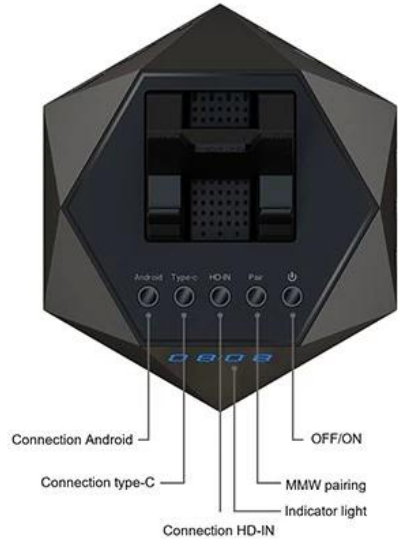

More screen game experience

Large screen video editing is more intuitive

Taking photos can also be seen on a large screen

Interface

size

Screecaster Android 11 4K 60fps. 4 60 .K. 60 . Screecaster Android 11 4K 60fps.