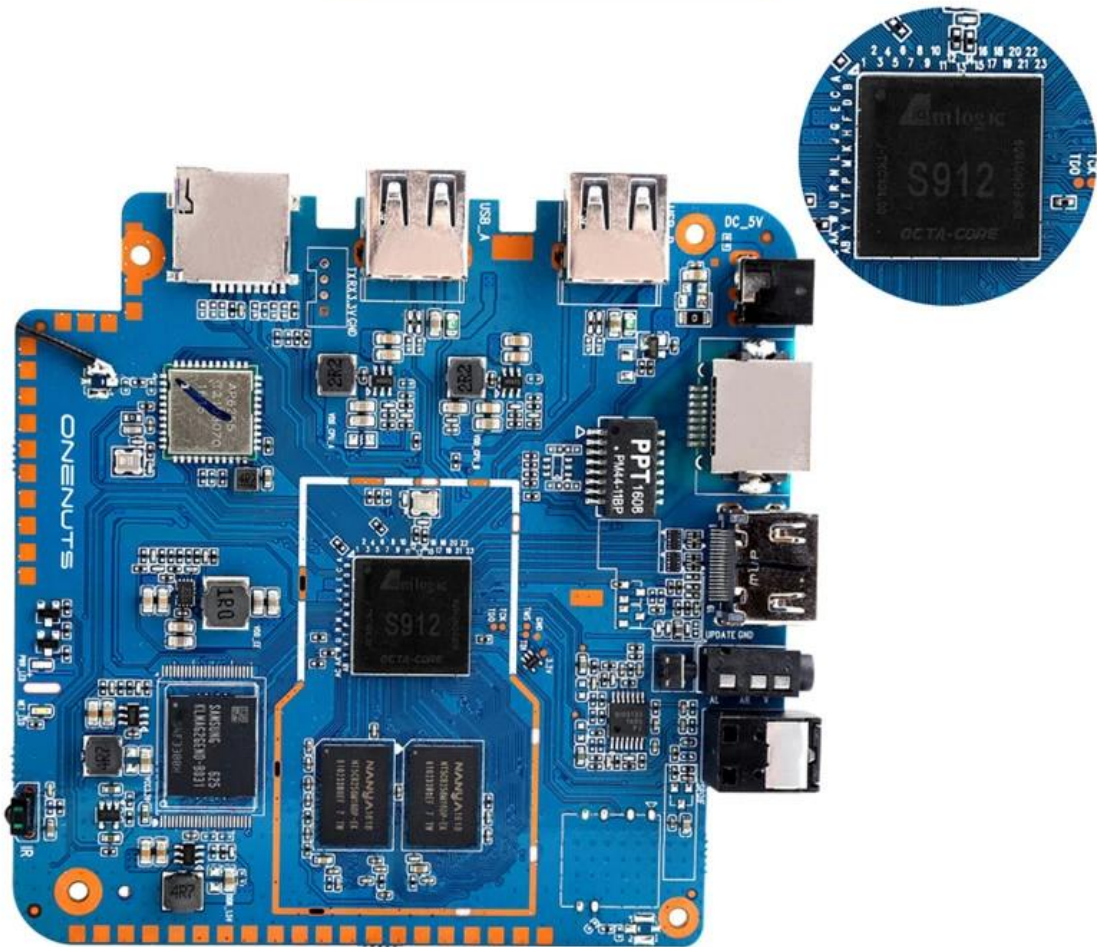

With Bluetooth headphone, enjoy your happy private world.

Young Look

Model No.	ONENUTS Nut 1
CPU	Amllogic S912 octa-core ARM Cortex A53 processor @ up to 2.0GHz
GPU	ARM Mail-T820MP3 GPU up to 750MHz(DVFS)
ROM	2GB DDR3
Internal Storage	16GB eMMC flash and SD slot up to 32GB
Video Docoder	VP9-10/H.265 up to 4Kx2K@60fps
HDMI	HDMI 2.0a up to 4K @ 60Hz with CEC and HDR support, and AV port

OTA Update

Support background auto upgrade and offer you the newest experience.

Product structure

What is in the box?

Motherboard Show

በጣም ጥሩ የሚሆኑ የሚሰጡት ስራዎች ለጣም ጥሩ HD TV Box Android ስራዎች ለጣም ጥሩ ስራዎች ለጣም ጥሩ ስራዎች: