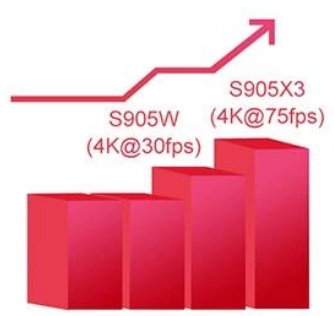

Amlogic S905X3 Quad Core

Faster, Smarter and More Powerful