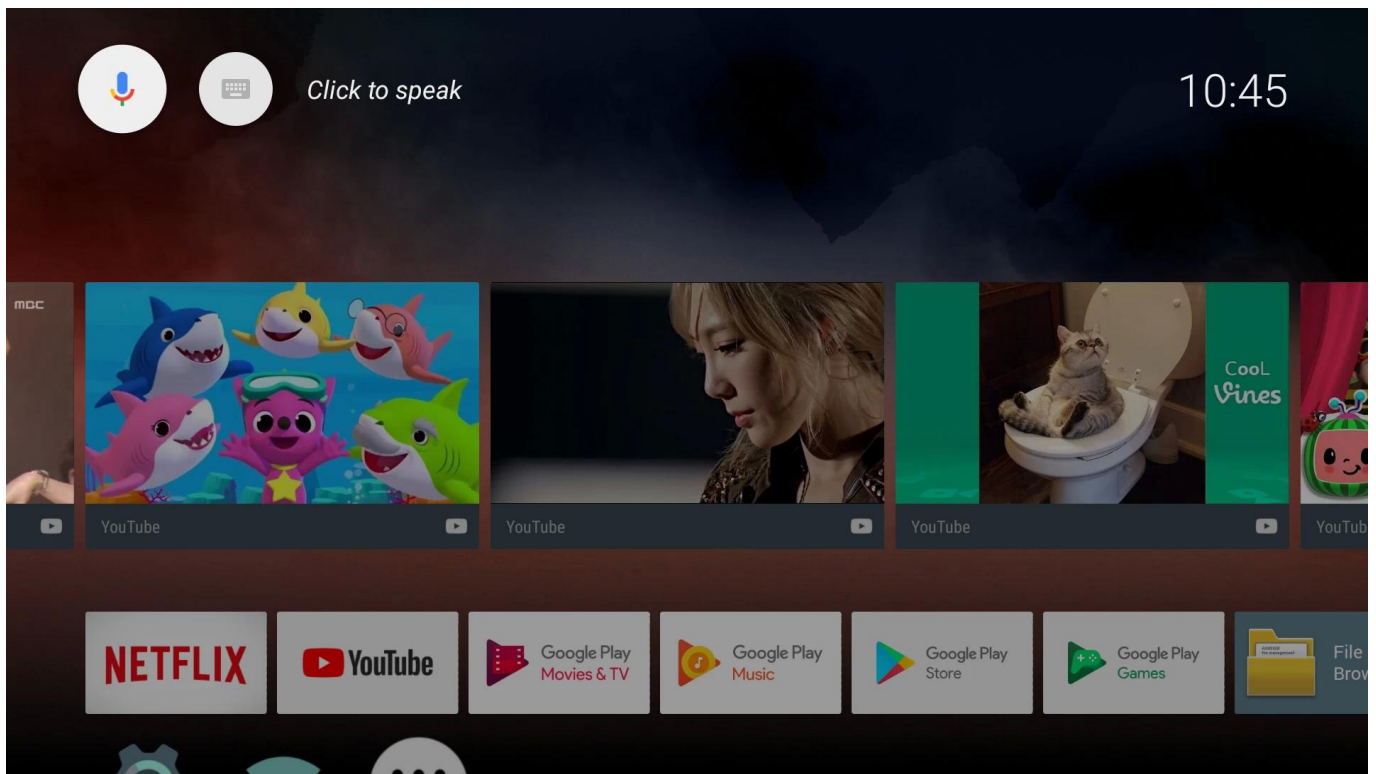

نموذج رقم : Onenuts Nut 9 بوكس جوجل تي في في بوكس 9 Onenuts : نوكيا جوجل تي في في بوكس 9 Onenuts : نوكيا جوجل تي في في بوكس 9 Onenuts

تحدد	
نموذج رقم:	جوجل تي في بوكس 9 Onenuts Nut 9
وحدة المعالجة المركزية	حتى 1.5 جيجا هرتز Cortex-A53 رباعي النواة 64 بت S905X أملوجيك
GPU	حتى 750 ميجا هرتز Penta-Core Mali-450
ذاكرة للقراءة فقط	جيجا دي دي آر 3 2
التخزين الداخلي	جيجابايت إي إم إم سي 16
دقة	حتى 60 هرتز 4K (3840 × 2160)
نظام التشغيل	7.1 ATV أندرويد
تنسيق الفيديو والصوت	
دعم تنسيق فك التشفير	VP9-10/H.265-10/MVC/MPEG-1/2/4 VC-1/WMV/AVS/AVS/RealVideo/MJPEG/H.264/JPEG
دعم تنسيق الوسائط	أفي/RM/RmVb/Ts/Vob/Mkv/Mov/ISO/wmv/asf/flv/dat/mpg/mpeg
دعم تنسيق الموسيقى	MP3/WMA/AAC/WAV/OGG/AC3/DDP/TrueHD/DTS/DTS/HD/FLAC/APE
دعم تنسيق الصور	HD JPEG/BMP/GIF/PNG/TIFF
من اللغات OSD نوع	الإنجليزية/الفرنسية/الألمانية/الإسبانية/الإيطالية/الخ اللغات المتعددة الأطراف
الإخراج والإدخال	
مضيف USB	2 USB 2.0 1) (HOST و OTG عالي السرعة
قارئ البطاقة	بطاقات تي اف
اتش دي إم إي	CEC و HDR و D مع تقنية 3 HDMI 2.0a جهاز إرسال
لان	RJ-45 إيثرنت: 10/100 م، معيار
لاسلكي	واي فاي بي تي 2.4G/5G (802.11b/g/n/AC)