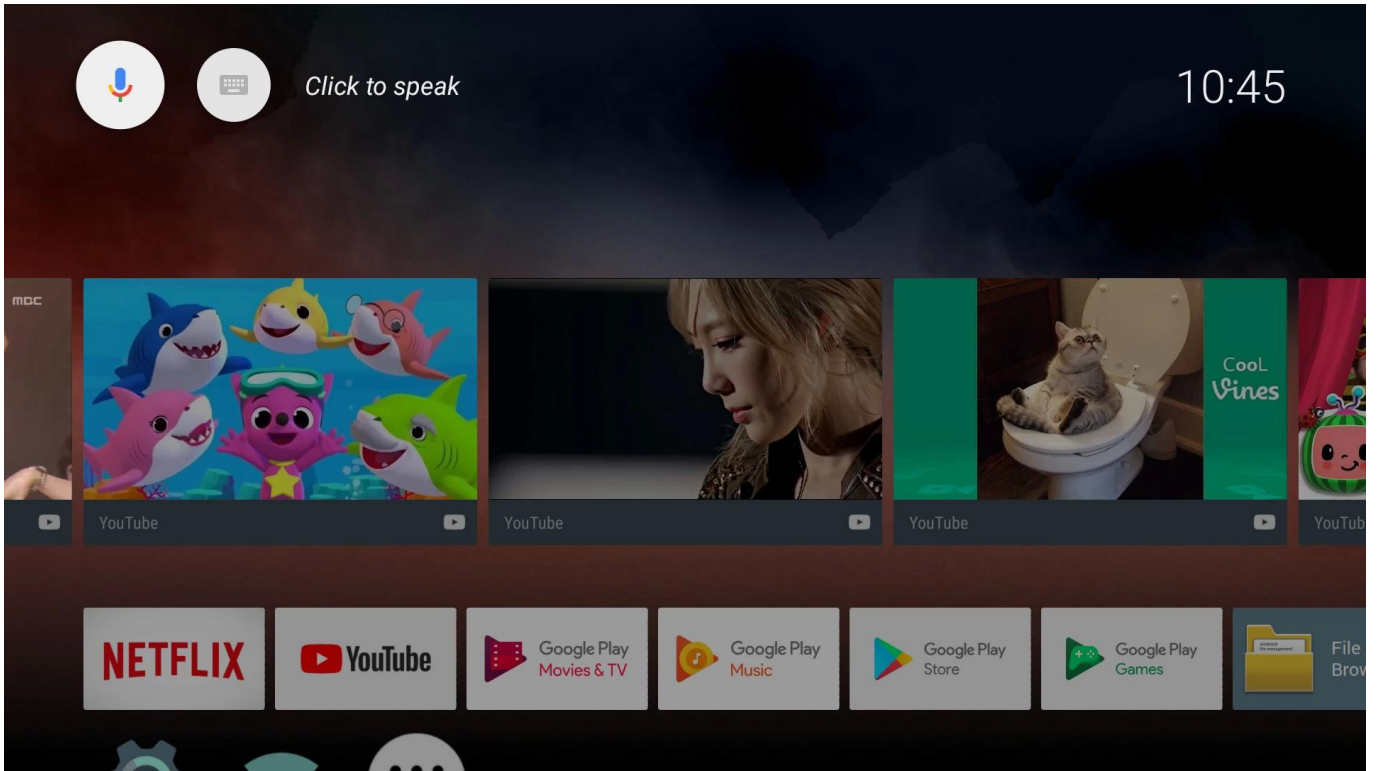

이 가이드는 Google TV Box에 다양한 앱과 콘텐츠를 설치하고 사용하는 방법을 설명합니다. 이 가이드를 사용하여 Google TV Box에 다양한 앱과 콘텐츠를 설치하고 사용하는 방법을 알아보세요.

1. Google TV Box에 다양한 앱과 콘텐츠를 설치하고 사용하는 방법: Google TV Box에 다양한 앱과 콘텐츠를 설치하고 사용하는 방법을 알아보세요. Netflix, Hulu, YouTube 등 다양한 앱을 설치하고 사용하는 방법을 알아보세요. HD 콘텐츠를 스트리밍하는 방법을 알아보세요.
2. Google TV Box에 다양한 앱과 콘텐츠를 설치하고 사용하는 방법: Google TV Box에 다양한 앱과 콘텐츠를 설치하고 사용하는 방법을 알아보세요. 다양한 앱을 설치하고 사용하는 방법을 알아보세요. 다양한 콘텐츠를 스트리밍하는 방법을 알아보세요.
3. Google TV Box에 다양한 앱과 콘텐츠를 설치하고 사용하는 방법: Google TV Box에 다양한 앱과 콘텐츠를 설치하고 사용하는 방법을 알아보세요. Google Play 앱을 설치하고 사용하는 방법을 알아보세요. 다양한 콘텐츠를 스트리밍하는 방법을 알아보세요.
4. Google TV Box에 다양한 앱과 콘텐츠를 설치하고 사용하는 방법: Google TV Box에 다양한 앱과 콘텐츠를 설치하고 사용하는 방법을 알아보세요. Chromecast를 사용하여 콘텐츠를 스트리밍하는 방법을 알아보세요. 다양한 앱을 설치하고 사용하는 방법을 알아보세요.
5. Google TV Box에 다양한 앱과 콘텐츠를 설치하고 사용하는 방법: Google TV Box에 다양한 앱과 콘텐츠를 설치하고 사용하는 방법을 알아보세요. Android 앱을 설치하고 사용하는 방법을 알아보세요. 다양한 콘텐츠를 스트리밍하는 방법을 알아보세요.
6. Google TV Box에 다양한 앱과 콘텐츠를 설치하고 사용하는 방법: Google TV Box에 다양한 앱과 콘텐츠를 설치하고 사용하는 방법을 알아보세요. Google TV Box에 다양한 앱을 설치하고 사용하는 방법을 알아보세요. 다양한 콘텐츠를 스트리밍하는 방법을 알아보세요.