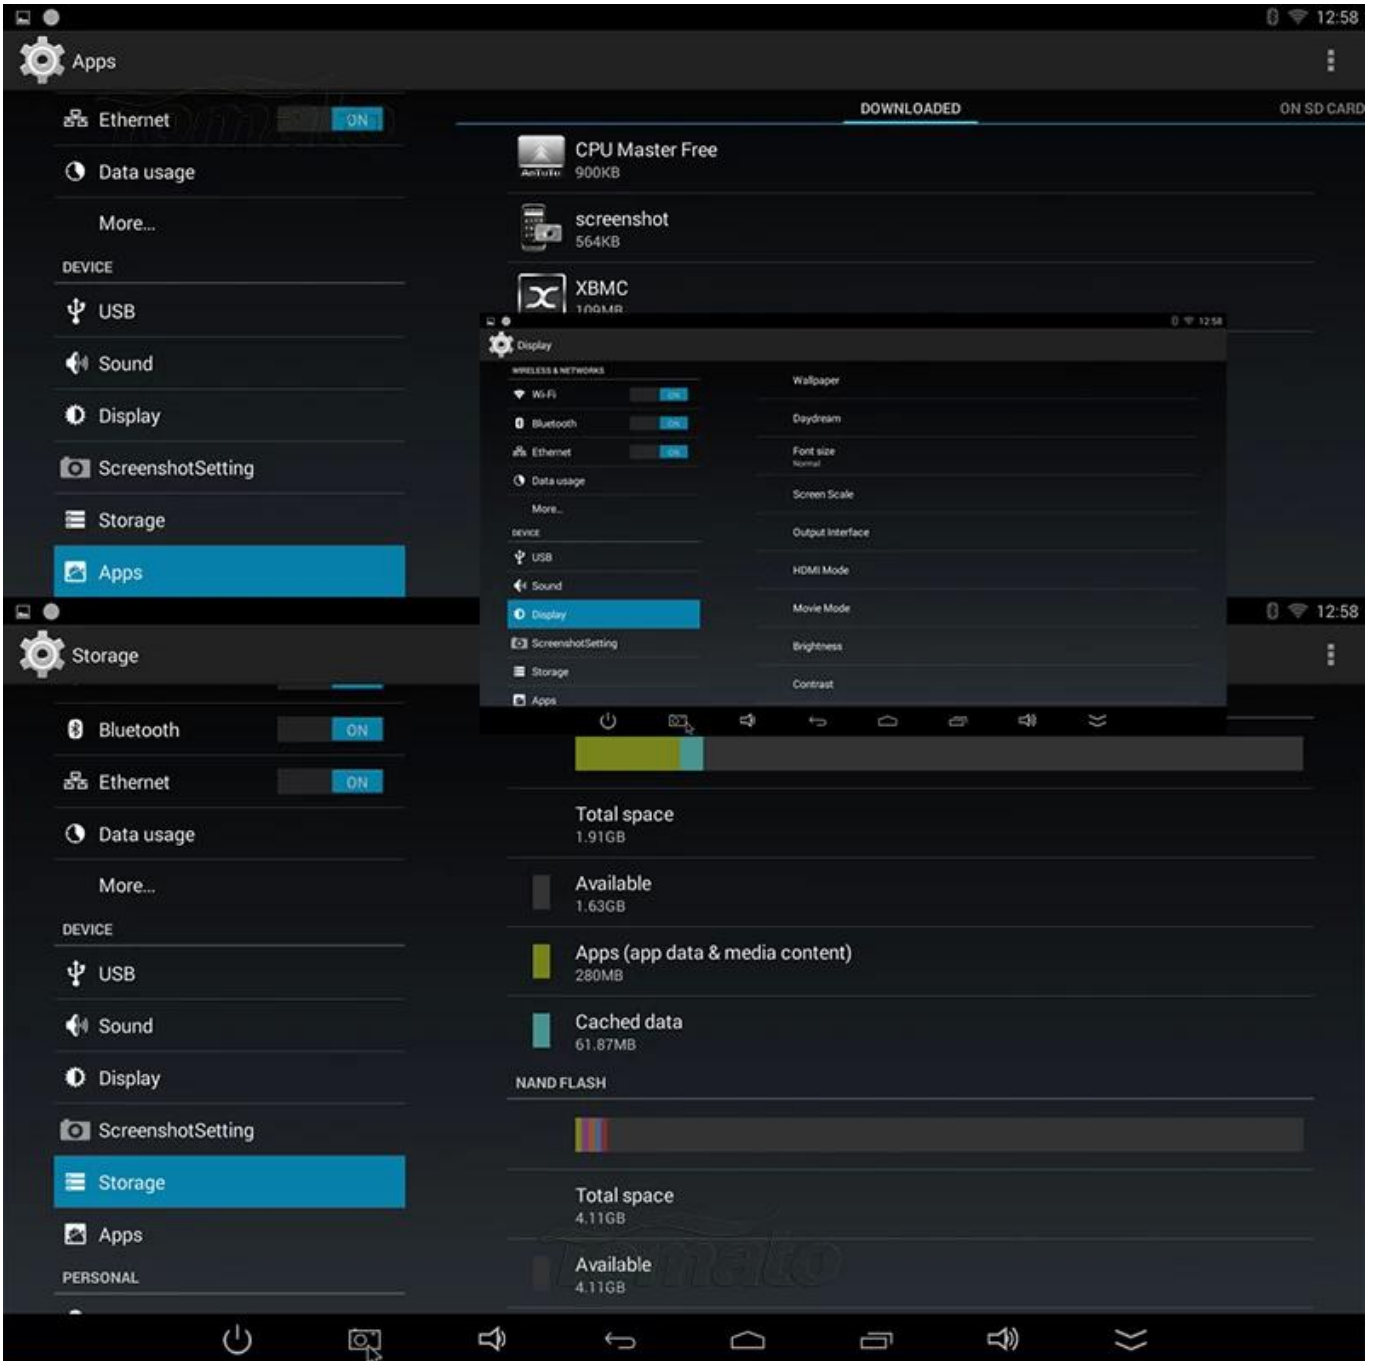

Picture Show

Google

APPS WIDGETS SHOP

ApkInstaller	Apps	Browser	Calculator	Calendar	Clock	Downloads	eHomeMediaC
Email	File Explorer	Gallery	Gmail	Google	Google Settings	Maps	Music
People	Play Store	Quickoffice	RKGameContr	Search	Settings	Video	Voice Search
WifiDisplay	XBMC						

Navigation bar with icons: Power, Home, Recent Apps, Back, Home, Recent Apps, Volume, and Power.

Google

APPS WIDGETS SHOP

ApkInstaller	Apps	Browser	Calculator	Calendar	Clock	Downloads	eHomeMediaC
Email	File Explorer	Gallery	Gmail	Google	Google Settings	Maps	Music
People	Play Store	Quickoffice	RKGameContr	Search	Settings	Video	Voice Search
WifiDisplay	XBMC						

Navigation bar with icons: Power, Home, Recent Apps, Back, Home, Recent Apps, Volume, and Power.

Language & input

PERSONAL

- Location
- Security
- Language & input**
- Backup & reset

ACCOUNTS

- Add account