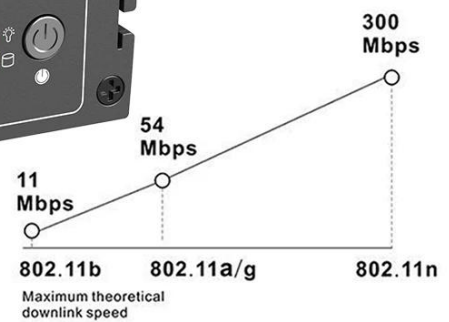

2.4G+5G dual-band WiFi, Built-in Gigabit Ethernet

Wi Fi
2.4G+5.0G

+ Gigabit Ethernet
1000Mb/S
Maximum theoretical
downlink speed

Fanless Mini Computer

More Quiet! More energy efficient!

Equipped with the wall hole,
it can be fixed to the back of a monitor