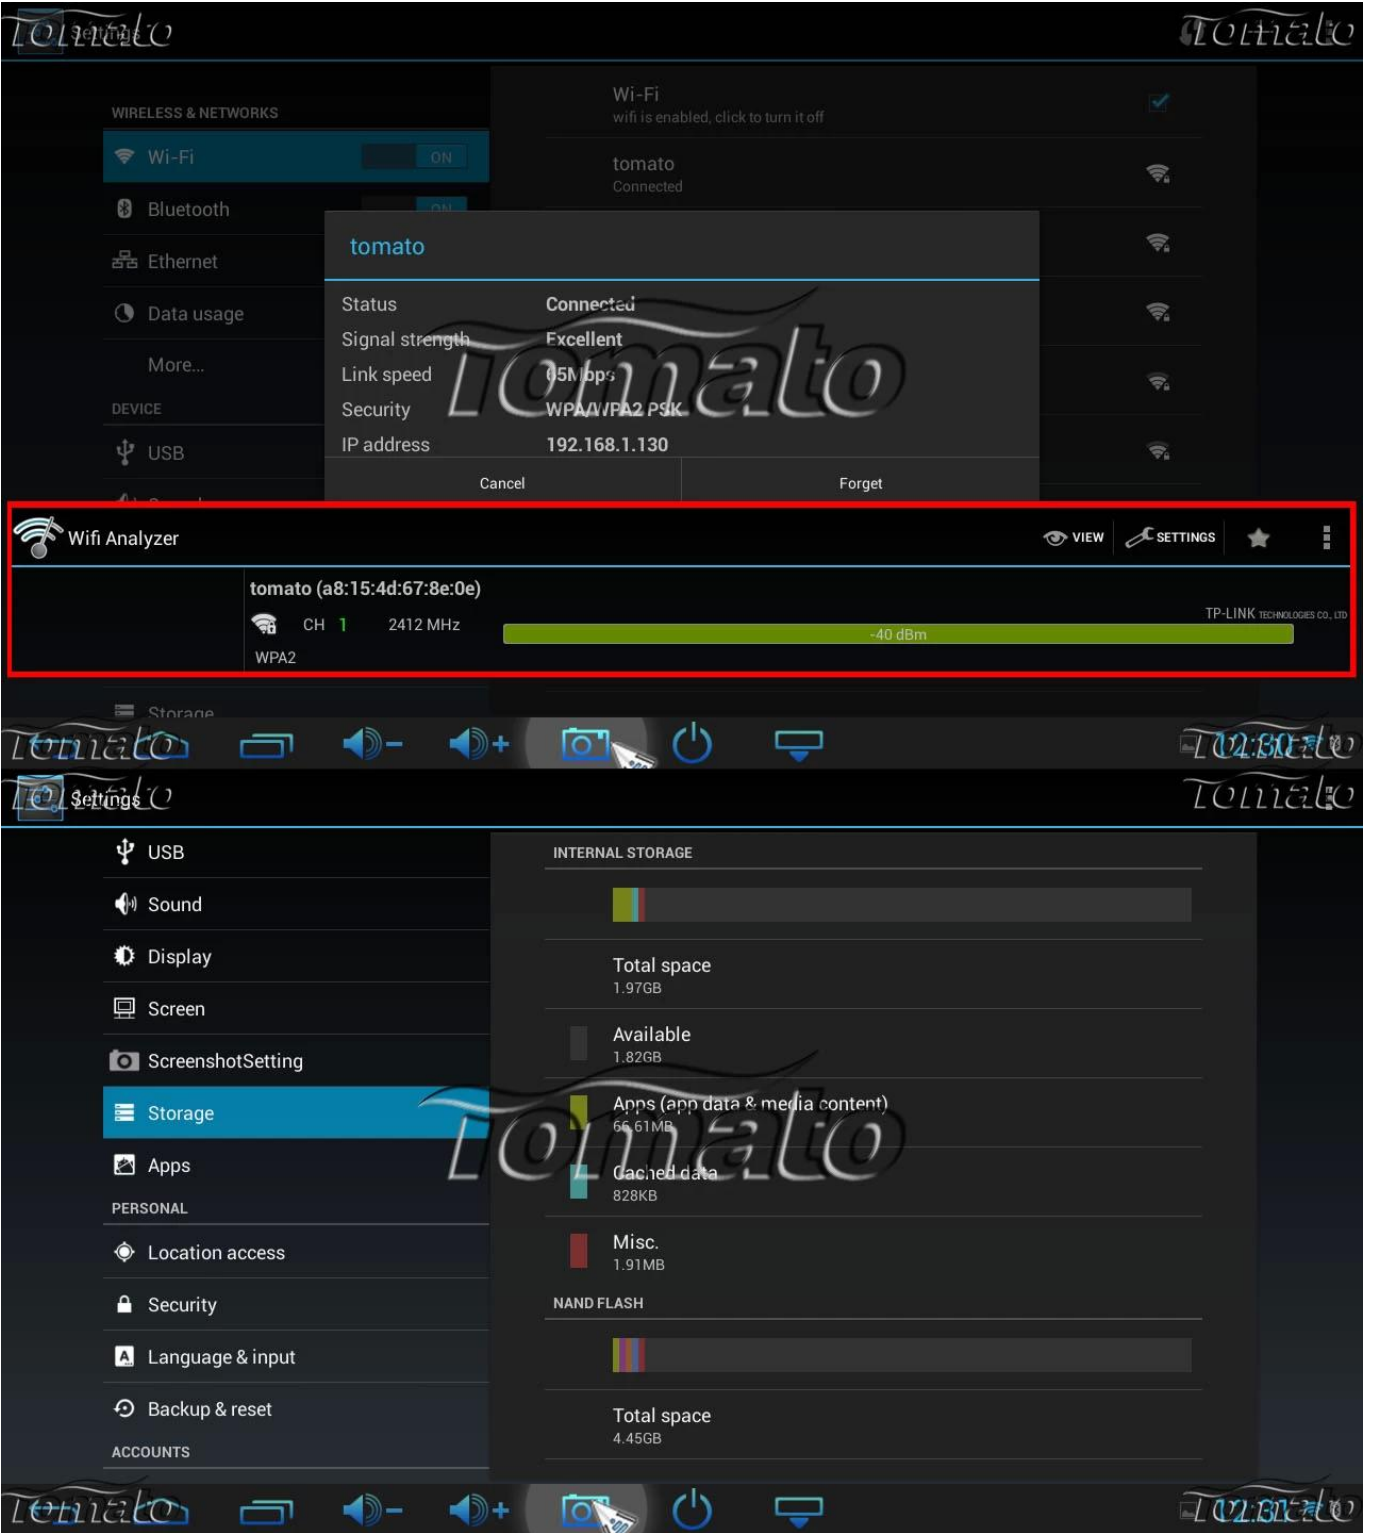

RKGameControls

Search

Settings

Skype

Talk

Video

WifiDisplay

YouTube

Tomato

Tomato

Settings SHOW RUNNING PROCESSES

- USB
- Sound
- Display
- Screen
- ScreenshotSetting
- Storage
- Apps
- PERSONAL
- Location access
- Security
- Language & input
- Backup & reset
- ACCOUNTS

ON SD CARD	RUNNING	ALL
	Settings 1 process and 0 services	20MB
	Google Services 1 process and 1 service	8.9MB 3:14
	System Update 1 process and 1 service	2.7MB 3:05
	eHomeMediaCenter 1 process and 1 service	5.6MB 2:50
	NVIDIA 2 processes and 1 service	8.6MB 2:45
	Google Play Store 1 process and 1 service	6.0MB 1:47
	Android keyboard (AOSP) 1 process and 1 service	8.1MB 2:44