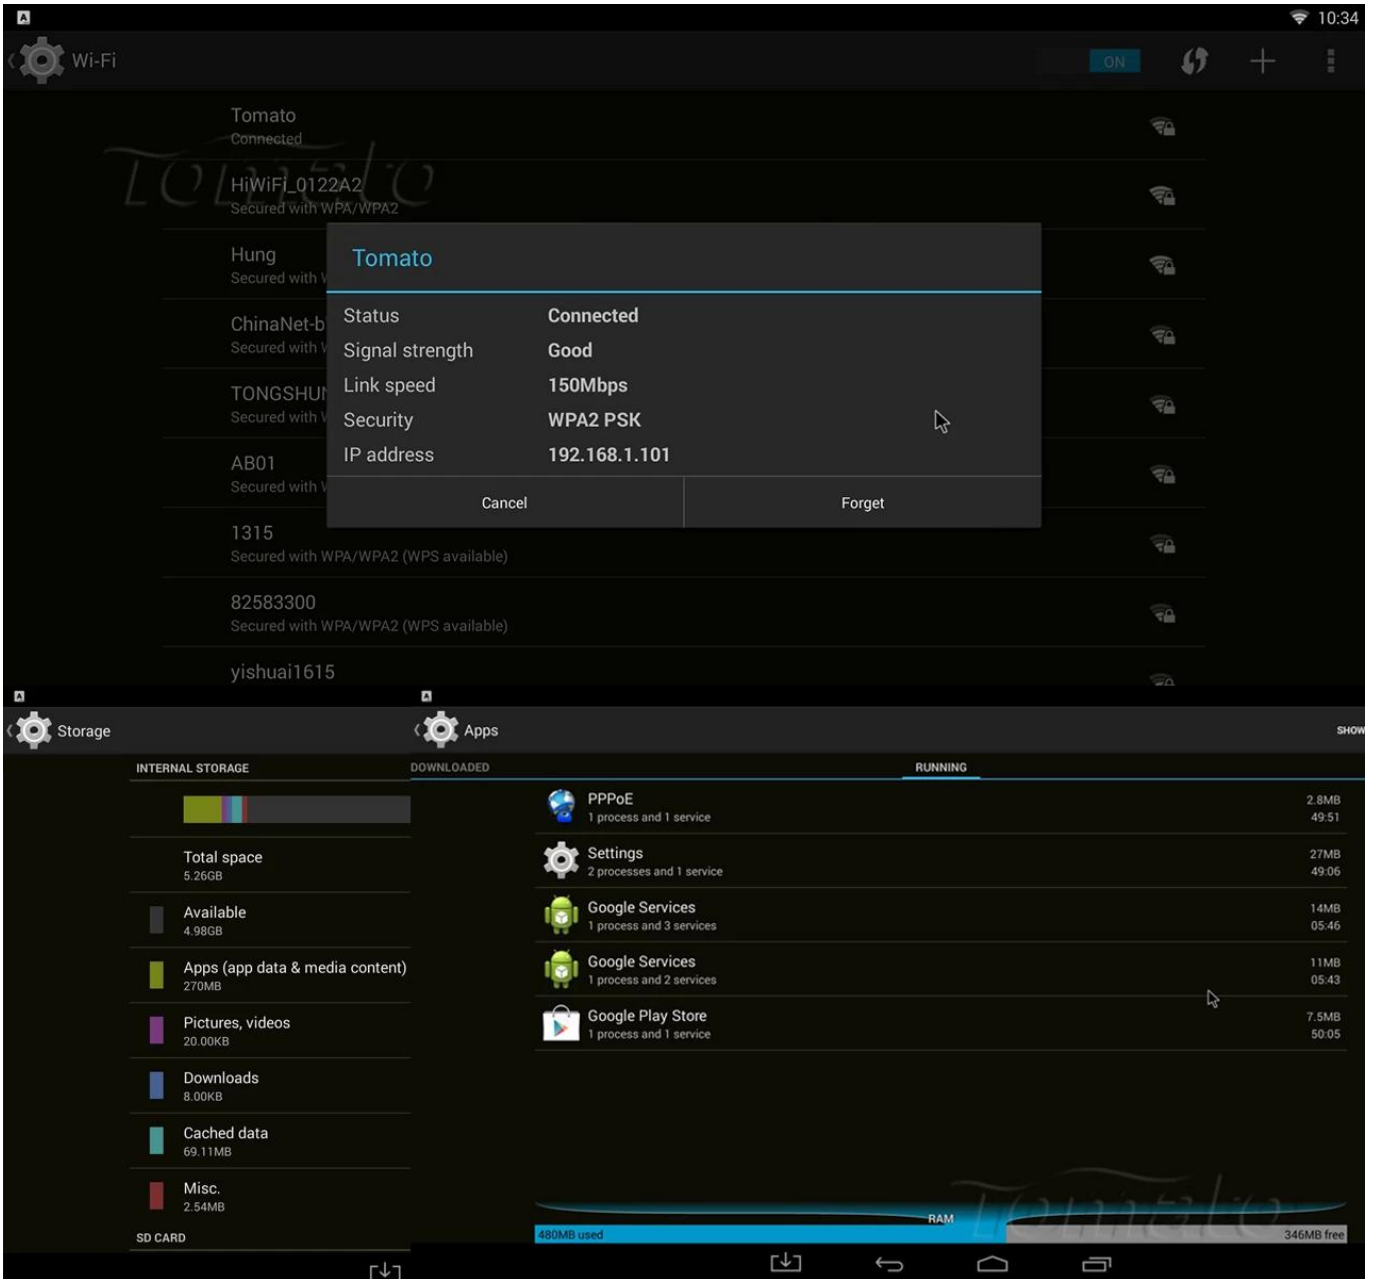

# Root Checker

Device: MXQ  
Android: 4.4.2 | API: 19

Check Now

Status: Rooted

Id: uid=0(root) gid=0(root)

Superuser: Not found

Busybox: /system/xbin/busybox

Su Location: /system/xbin/su

Sudo Location: Not found

Environment Vars.:  
/sbin/  
/vendor/bin/  
/system/sbin/  
/system/bin/  
/system/xbin/

CPU-Z CPU-Z SOC SYSTEM BATTERY SENSORS ABOUT

Model	MXQ(MXQ)
Manufacturer	MBX
Board	MXQ
Display	KOT49H.20140903 test-keys
Hardware	amlogic
Android Version	4.4.2
Kernel Architecture	armv7l
Kernel Version	3.10.33 (20140903)
Screen Resolution	1920 x 1008
Screen Density	240 dpi
Total RAM	825 MB
Available RAM	244 MB (29%)
Internal Storage	5.26 GB
Available Storage	4.98 GB (94%)
Root Access	Yes

# SETTINGS

Network

Display

Advanced

Other

Miracast

Remote Control

OFF