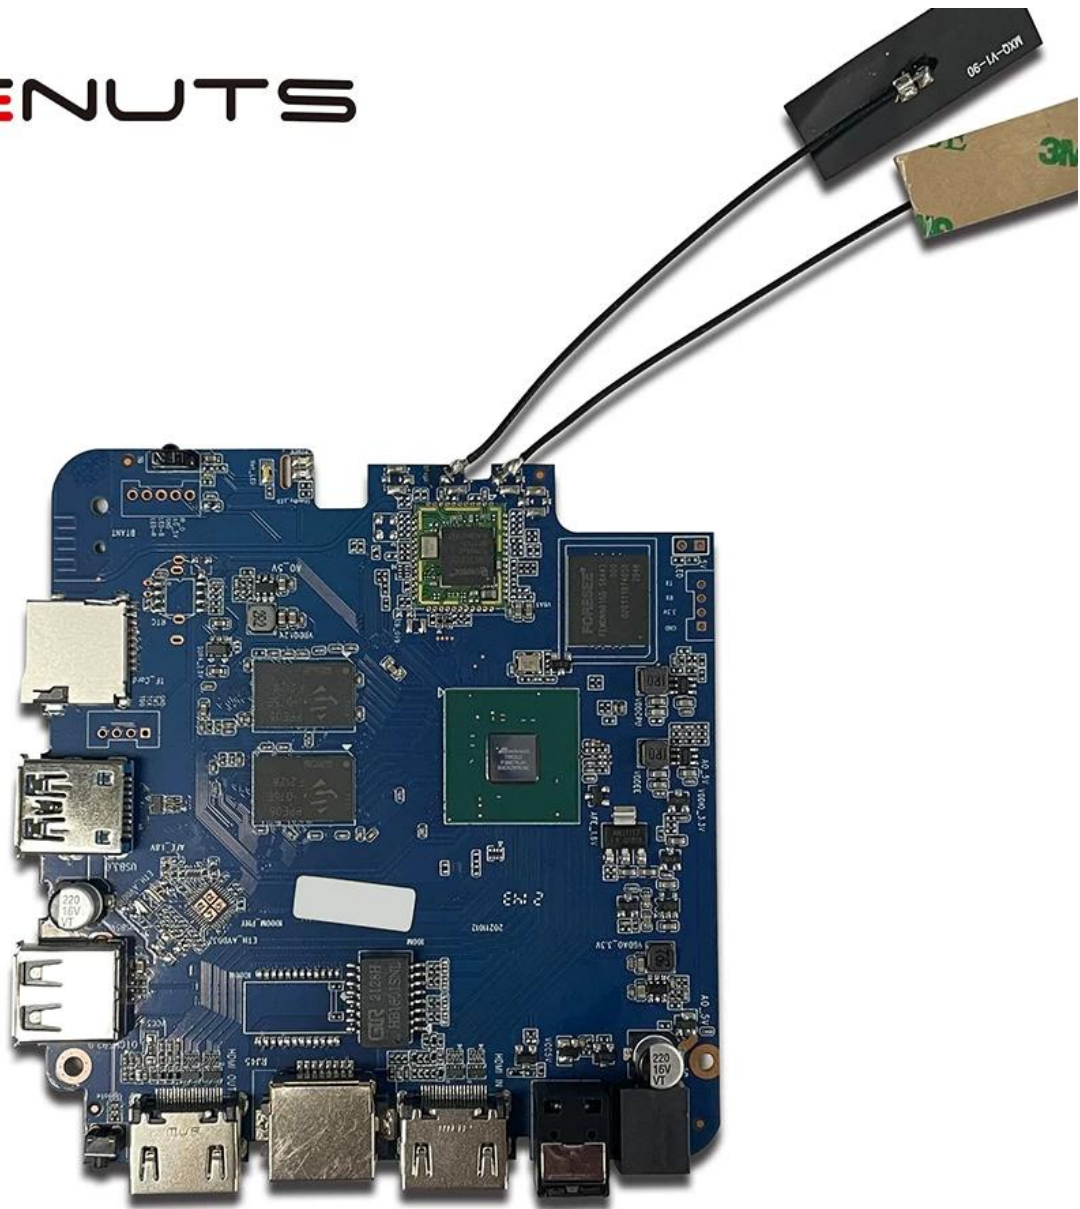

ONENUTS

Multi-core 32/64-bit CPU and 3D GPU with high performance	Powerful multimedia processing capability, supporting all mainstream video decoding including 8K/4K 10-bit AV1/H.265/VP9/AVS2	Supports all mainstream HDR standard including Dolby Vision, HDR10 and HLG	Unique Trulife picture quality enhancement engine, offering theater-like visual effect	Complete production-ready security solution, supporting secure boot, secure OS and mainstream DRMs
Ultra-high performance and ultra-low power consumption	Ultra-high SoC integration and rich peripheral interfaces	Complete IP license, including Dolby, DTS, etc.	Supports screen projection technology like DLNA, Miracast etc.	Provides mature turn-key solution for both split and AIO smart TV

ONENUTS Amlogic T962E2 8K/4K 10-bit AV1/H.265/VP9/AVS2 . . . . .