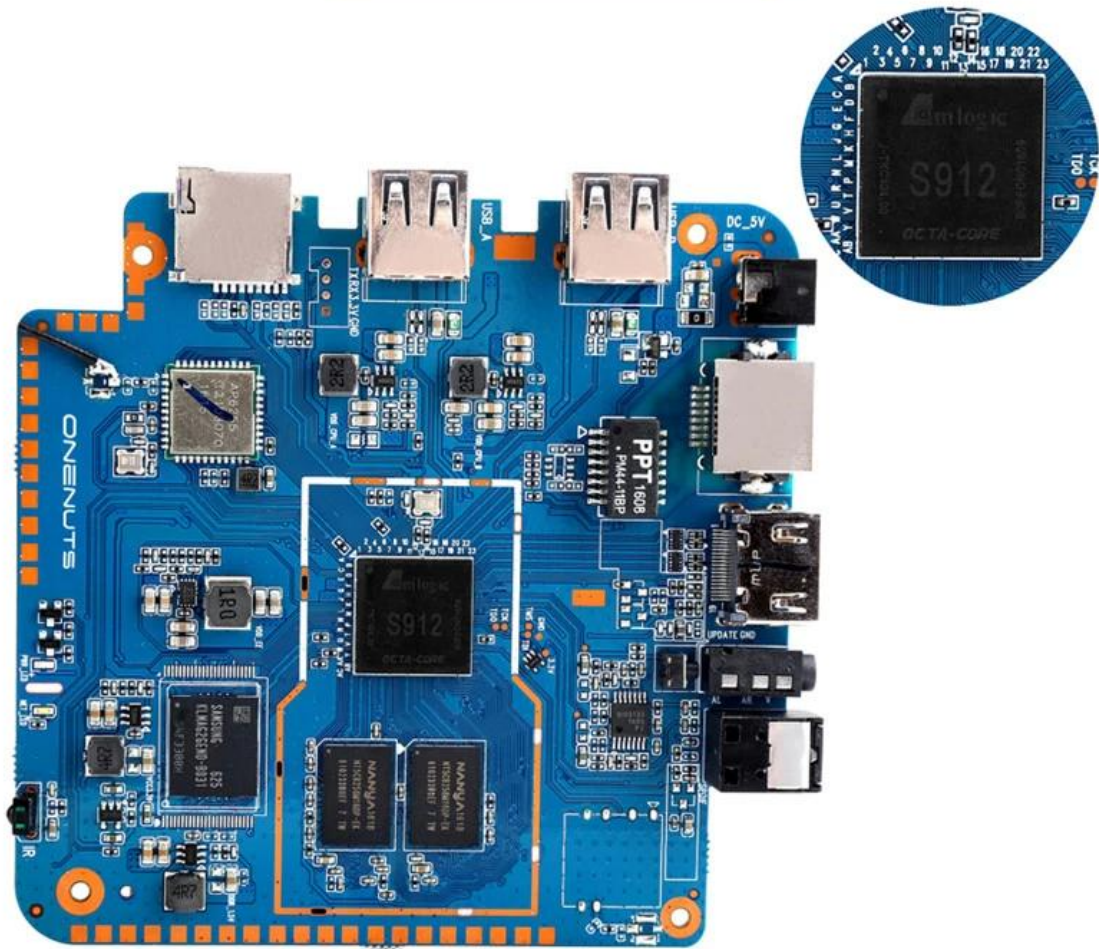

With Bluetooth headphone, enjoy your happy private world.

Young Look

Model No.	ONENUTS Nut 1
CPU	Amlogic S912 octa-core ARM Cortex A53 processor @ up to 2.0GHz
GPU	ARM Mail-T820MP3 GPU up to 750MHz(DVFS)
ROM	2GB DDR3
Internal Storage	16GB eMMC flash and SD slot up to 32GB
Video Docoder	VP9-10/H.265 up to 4Kx2K@60fps
HDMI	HDMI 2.0a up to 4K @ 60Hz with CEC and HDR support, and AV port

OTA Update

Support background auto upgrade and offer you the newest experience.

Product structure

What is in the box?

Portable & Environmental EVA Bag

Motherboard Show

በዚህ ገጽ ላይ በቅጽ አይሳይንት ለማሳዘን ግብዓት ለማድረግ ፊርማ ማስቀመጥ አለብዎት።