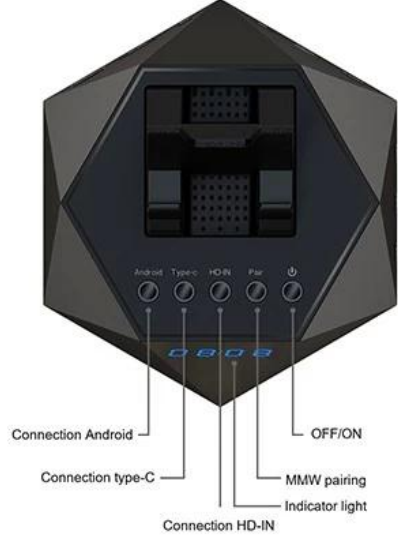

More screen game experience

Large screen video editing is more intuitive

Taking photos can also be seen on a large screen

Interface

size

Android 11 4K 60fps Scrcpy Android 11 4K 60fps Scrcpy