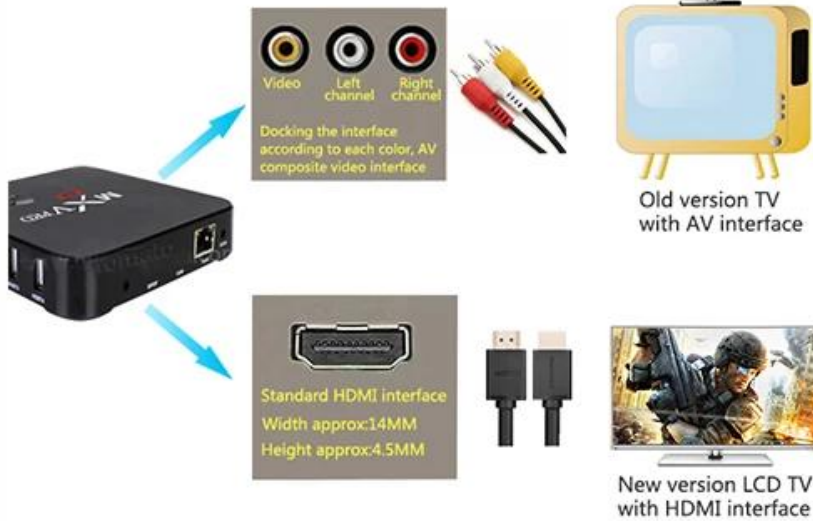

Only two steps, Easy operation

Step 1: Connect to the TV