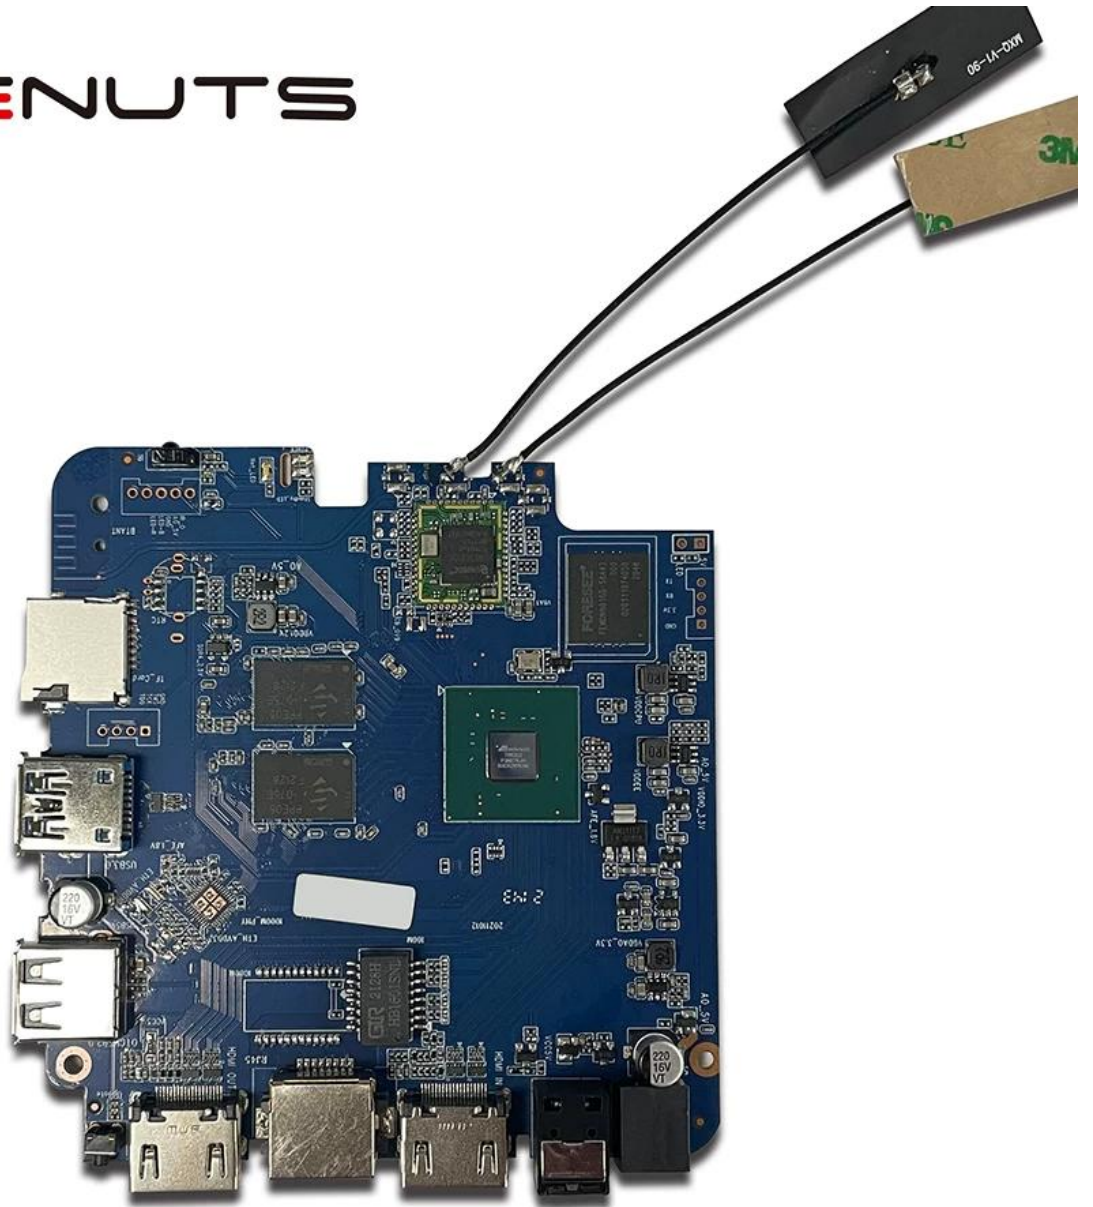

Android 11 Android 11 HDMI 11

OS	Amlogic T962E Android 11 HDMI 11
Processor	Amlogic T962E2 8 ARM Cortex-A55 @ 2.0GHz
GPU	ARM Mali-G31 MP2 GPU
RAM	DDR4 2GB/4GB
Storage	16G/32GB eMMC 11
Network	8.1/9.0/ATV
Wireless	WiFi IEEE 802.11ac/a/b/g/n(UWE5621DS) 2.4G/5G MIMO(2T2R) 100M/1000Mbps
Audio	5.0
Video	AV1 4Kx2K@75fps VP9/H.265 8Kx4K@24fps VP9/H.265/AVS2 4Kx2K@60fps H.264 4Kx2K @30fps AVS/VC-1/MPEG-4 1080P @60fps H.264 1080P @30fps MPEG1/2/4 H.265/HEVC AVS2 AVC/VC-1 RM/RMVB Xvid/DivX3/4/5/6 RealVideo8/9/10 Avi/Rm/Rmvp/Ts/Vob/Mkv/Mov/ISO/wmv/asf/flv/dat/mpg/mpeg MP3/WMA/AAC/WAV/OGG/DDP/TrueHD/HD/FLAC/APE
Display	HDR 10/10
Security	Widevine Verimatrix/Playready
Ports	
HDMI	1*HDMI 1*HDMI HDMI 2.1
USB	1* USB 1*USB 2.0 1*USB3.0, USB USB
Network	1* RJ45
TF	1*TF
Power	5V/2A AC100-240V 50/60Hz
Other	RTC USB
Formats	JPEG BMP GIF PNG TIF
Apps	Miracast DLNA Skype Netflix Twitter Picasa Youtube Flicker Facebook
OS	
OS	Netflix Hulu Flixster Youtube
Storage	HDD U TF
Wireless	USB BT 2.4GHz USB 2.4GHz

@mlogic

A-T18B043.07

T962E2

BONMON005

ONENUTS

 <p>Multi-core 32/64-bit CPU and 3D GPU with high performance</p>	 <p>Powerful multimedia processing capability, supporting all mainstream video decoding including 8K/4K 10-bit AV1/H.265/VP9/AVS2</p>	 <p>Supports all mainstream HDR standard including Dolby Vision, HDR10 and HLG</p>	 <p>Unique Trulife picture quality enhancement engine, offering theater-like visual effect</p>	 <p>Complete production-ready security solution, supporting secure boot, secure OS and mainstream DRMs</p>
 <p>Ultra-high performance and ultra-low power consumption</p>	 <p>Ultra-high SoC integration and rich peripheral interfaces</p>	 <p>Complete IP license, including Dolby, DTS, etc.</p>	 <p>Supports screen projection technology like DLNA, Miracast etc.</p>	 <p>Provides mature turn-key solution for both split and AIO smart TV</p>