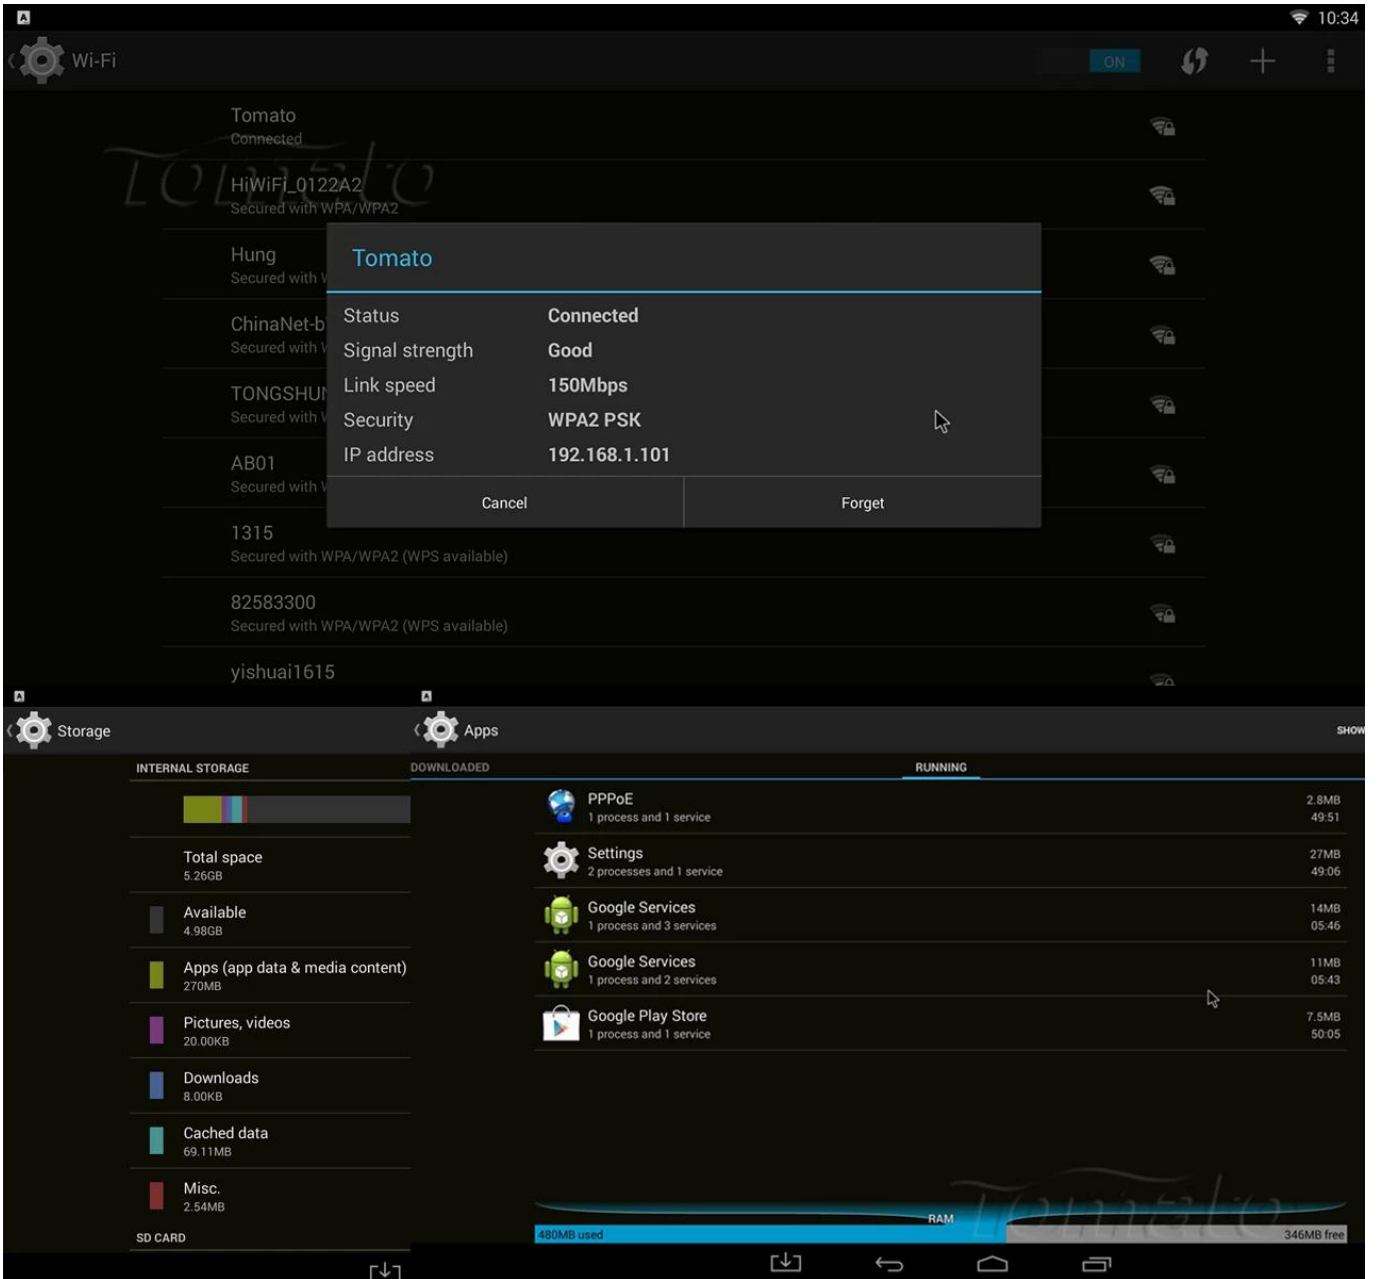

Sudo Location: Not found

Environment Vars.:  
/sbin/  
/vendor/bin/  
/system/sbin/  
/system/bin/  
/system/xbin/

CPU-Z CPU-Z SOC SYSTEM BATTERY SENSORS ABOUT

Model	MXQ(MXQ)
Manufacturer	MBX
Board	MXQ
Display	KOT49H.20140903 test-keys
Hardware	amlogic
Android Version	4.4.2
Kernel Architecture	armv7l
Kernel Version	3.10.33 (20140903)
Screen Resolution	1920 x 1008
Screen Density	240 dpi
Total RAM	825 MB
Available RAM	244 MB (29%)
Internal Storage	5.26 GB
Available Storage	4.98 GB (94%)
Root Access	Yes

**Cortex** ARM Cortex-A5  
Intelligent Processors by ARM<sup>®</sup> 1.49 GHz

CPU Architecture	ARM Cortex-A5
Cores	4
Revision	r0p1
Clock Speed	24 MHz - 1.49 GHz
Core 0	1488 MHz
Core 1	1488 MHz
Core 2	1488 MHz
Core 3	1488 MHz
CPU Load	11 %
GPU Vendor	ARM
GPU Renderer	Mali-450 MP

# SETTINGS

Network

Display

Advanced

Other

Miracast

Remote Control

OFF