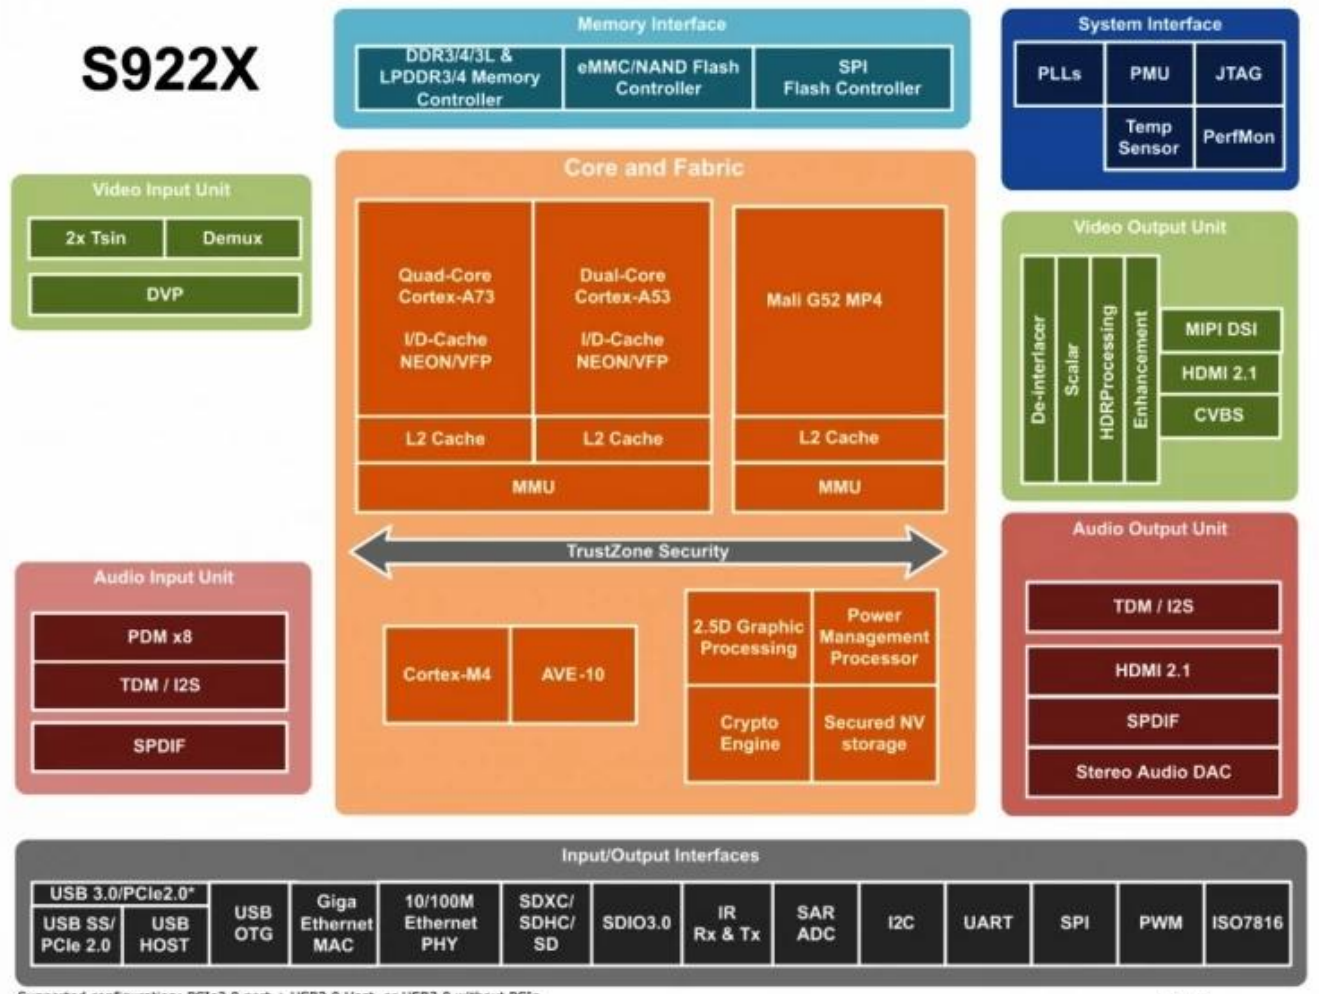

Amlogic S922X Android OTT/IPTV (STB) CPU GPU 4K HDR AP

CPU Big Little ARM Cortex-A73 CPU Cortex-A53 CPU NEON SIMD

ARM Mali-G52 MP4 GPU OpenGL ES 3.2 Vulkan 1.0 OpenCL 2.0 2.5D alpha CPU GPU HDR10 HDR10+ HLG PRIME HDR REC709/BT2020

Amlogic (AVE-10) Cortex-A53 CPU AVE-10 75fps 4Kx2K (TVP) MVC MPEG-1/2/4 VC-1 /WMV AVS AVS2 RealVideo MJPEG H.264 H.265-10 VP9 JPEG JPEG H.265/H.264 1080p 60fps

Amlogic S922X 3D HDMI2.1 HDR CEC HDCP 2.2 DAC CVBS 4 MIPI DSI TDM PCM I2S SPDIF 8 PDM (DMIC) DVP

Amlogic S922X

1 RGMII 10/100/1000M MAC 10/100M PHY 1 USB XHCI OTG 2.0 1 USB3.0 PCIe

S922X

Supported configuration: PCIe2.0 port + USB2.0 Host, or USB3.0 without PCIe

S055T01

Android 4K resolution video playback and recording capabilities.