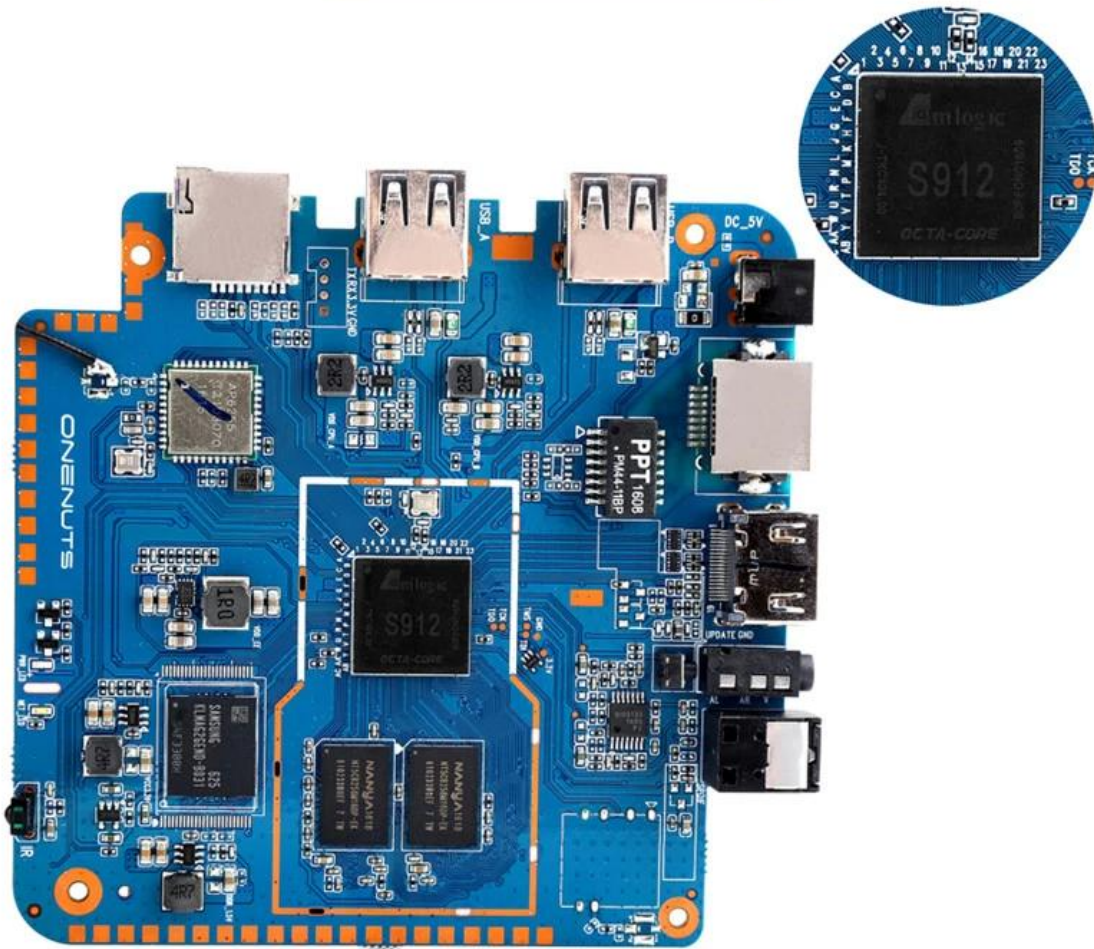

With Bluetooth headphone, enjoy your happy private world.

Young Look

| | |
|------------------|---|
| Model No. | ONENUTS Nut 1 |
| CPU | Amllogic S912 octa-core ARM Cortex A53 processor @ up to 2.0GHz |
| GPU | ARM Mail-T820MP3 GPU up to 750MHz(DVFS) |
| ROM | 2GB DDR3 |
| Internal Storage | 16GB eMMC flash and SD slot up to 32GB |
| Video Docoder | VP9-10/H.265 up to 4Kx2K@60fps |
| HDMI | HDMI 2.0a up to 4K @ 60Hz with CEC and HDR support, and AV port |

OTA Update

Support background auto upgrade and offer you the newest experience.

Product structure

What is in the box?

Portable & Environmental EVA Bag

Motherboard Show

Android

- 1.
- 2.
3. HDMI USB Wi-Fi
- 4.
- 5.