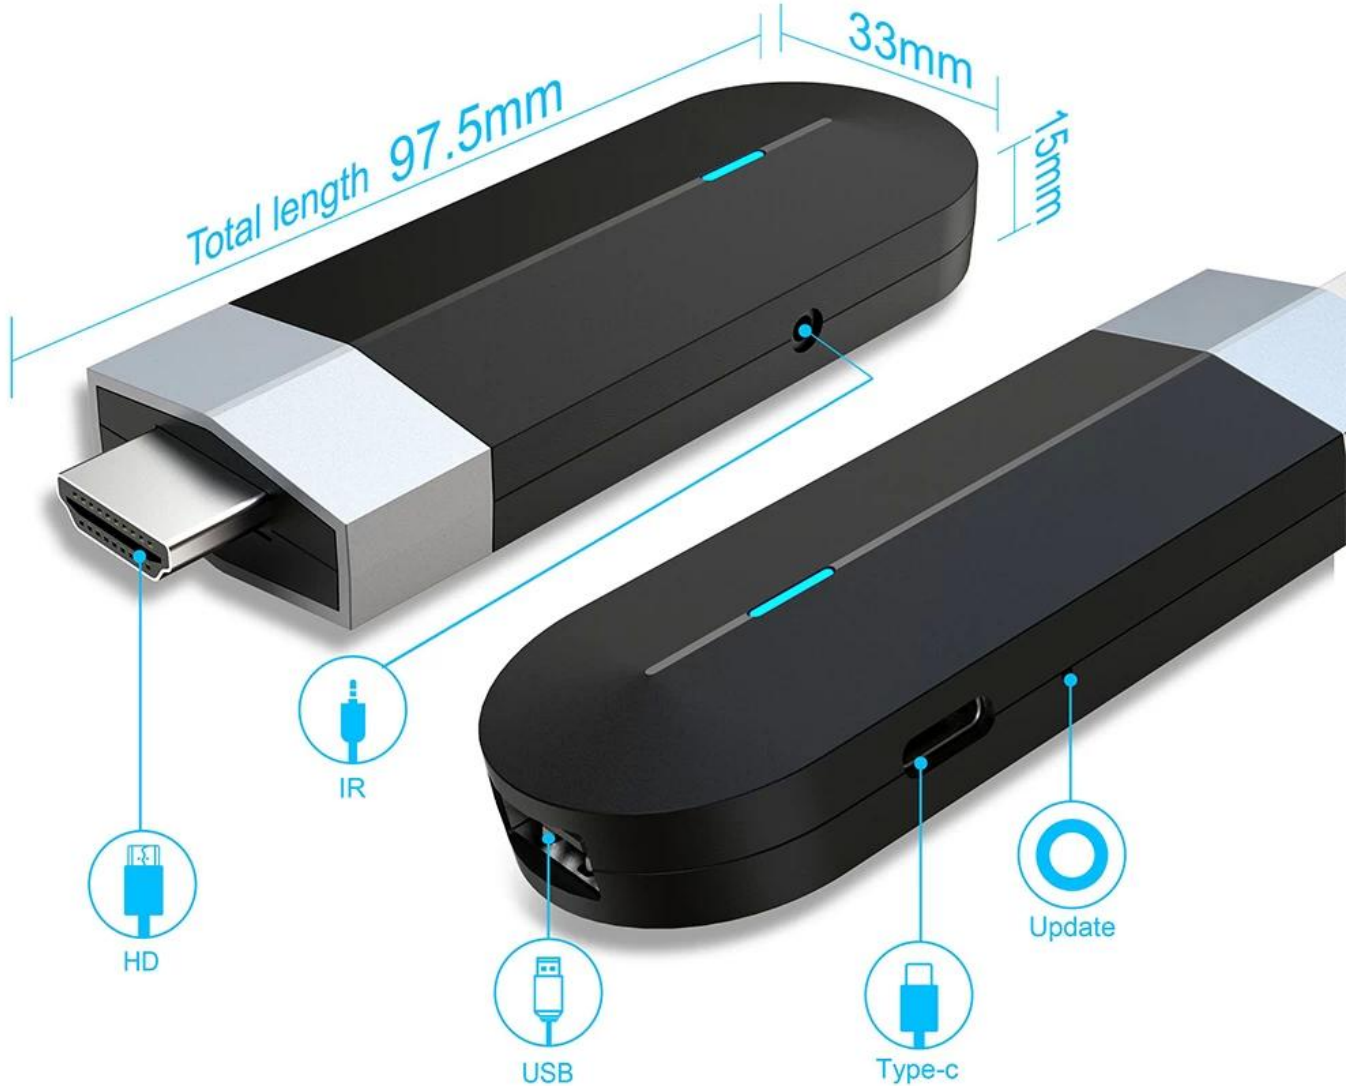

Play games

Watch movies

Working Conference

Music sharing

Interface & Dimension

Convenient, fast, rechargeable and data transmission type-C of the interface

Package Contents

Remote Control*1