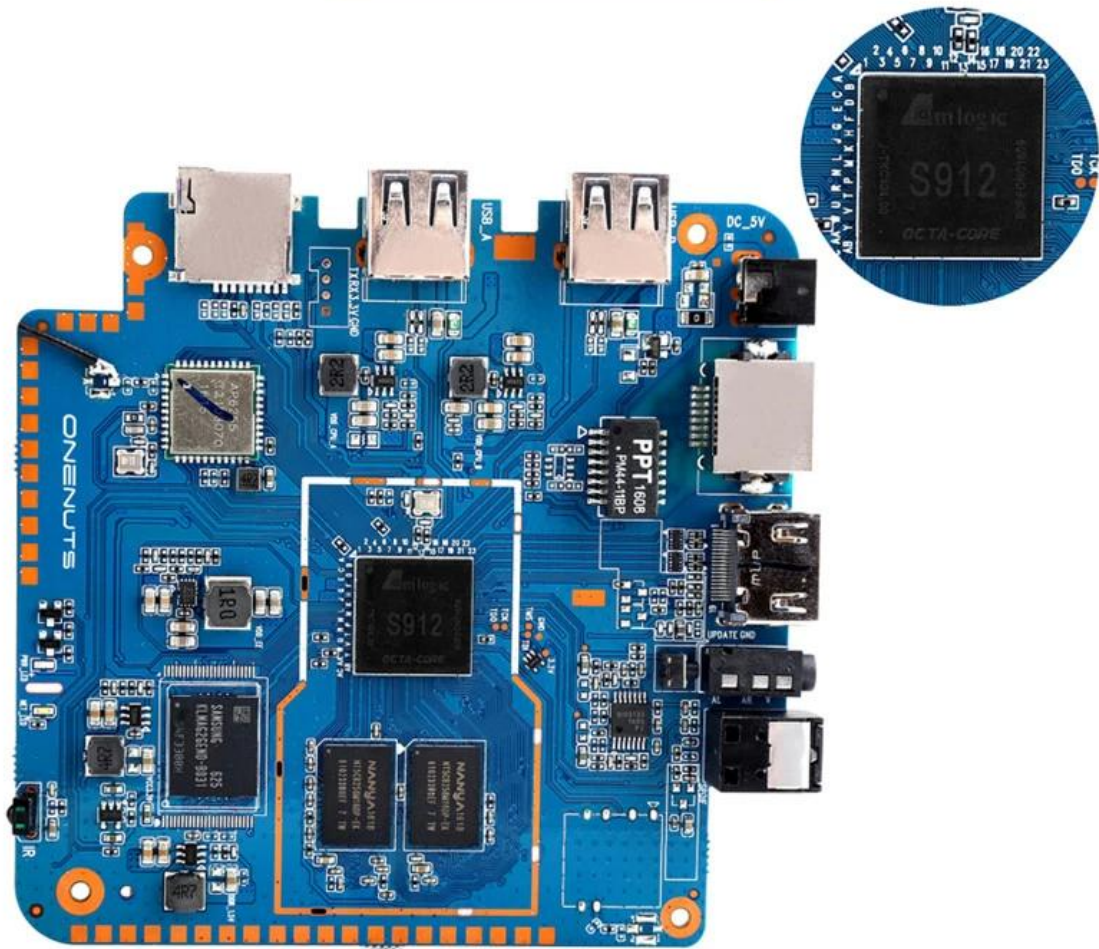

OTA Update

Support background auto upgrade and offer you the newest experience.

Product structure

What is in the box?

Portable & Environmental EVA Bag

Motherboard Show

DLNA Android DLNA Android

DLNA