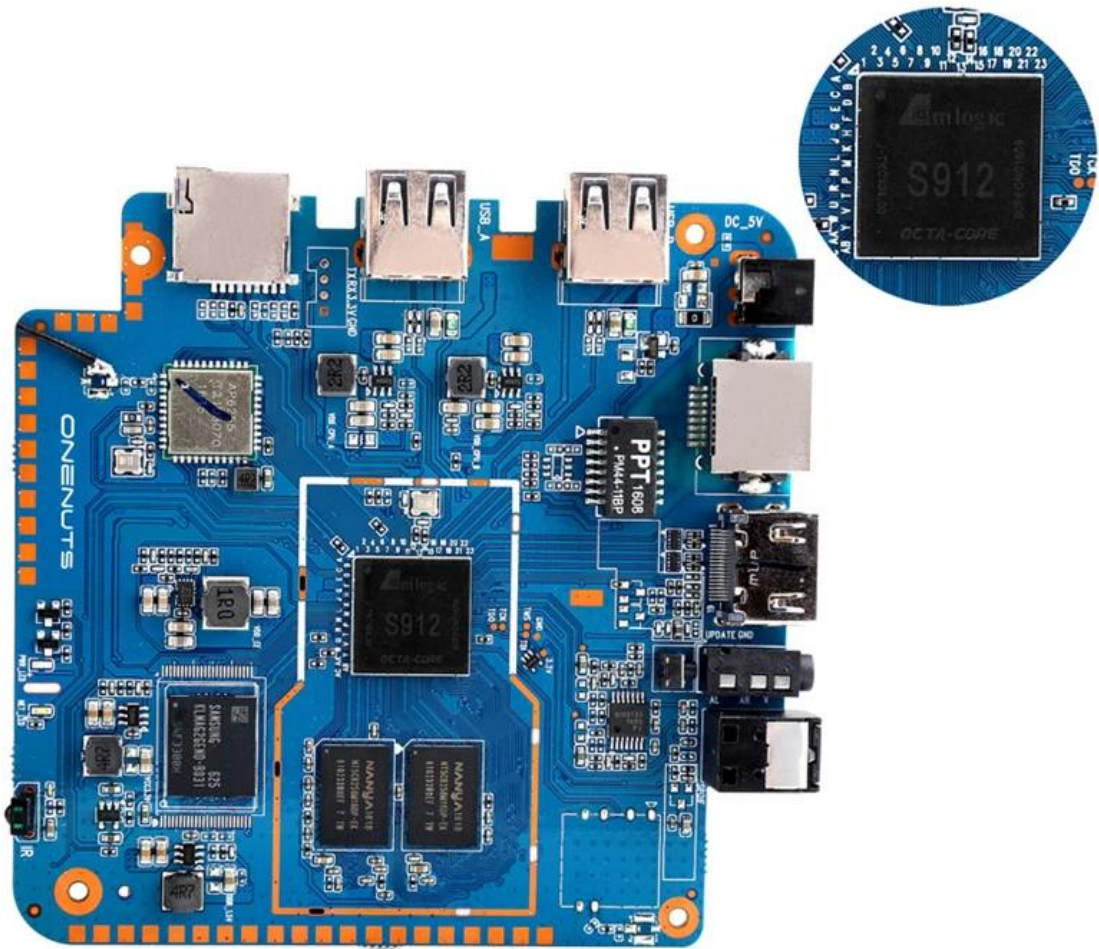

With Bluetooth headphone, enjoy your happy private world.

Young Look

Model No.	ONENUTS Nut 1
CPU	Amllogic S912 octa-core ARM Cortex A53 processor @ up to 2.0GHz
GPU	ARM Mail-T820MP3 GPU up to 750MHz(DVFS)
ROM	2GB DDR3
Internal Storage	16GB eMMC flash and SD slot up to 32GB
Video Docoder	VP9-10/H.265 up to 4Kx2K@60fps
HDMI	HDMI 2.0a up to 4K @ 60Hz with CEC and HDR support, and AV port

OTA Update

Support background auto upgrade and offer you the newest experience.

Product structure

What is in the box?

Portable & Environmental EVA Bag

Motherboard Show

Android 6.0

1. Android 6.0