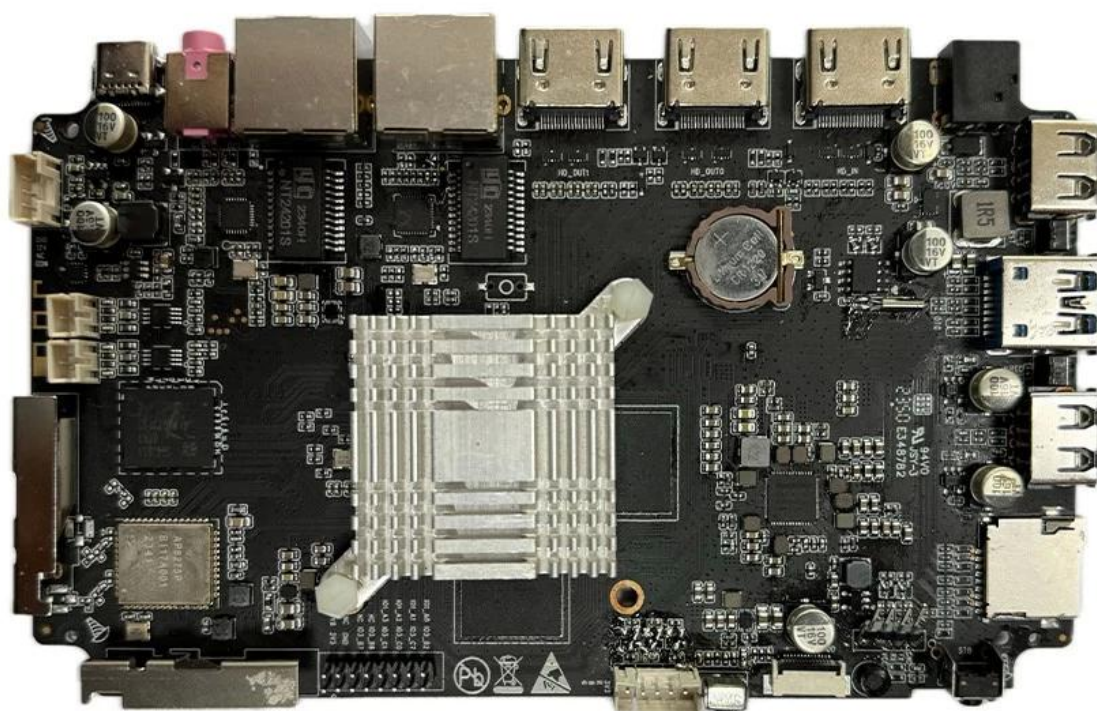

Rockchip RK3588 8K 6TOPS NPU AI

Typical Application Diagram – AIoT

Rockchip RK3588 8K AI

Rockchip RK3588

8K

RK3588 8K

6TOPS NPU

6TOPS NPU AI NPU RK3588

RK3588 USB HDMI PCIe

RK3588

RK3588

Rockchip RK3588 8K AI AI 8K AI RK3588