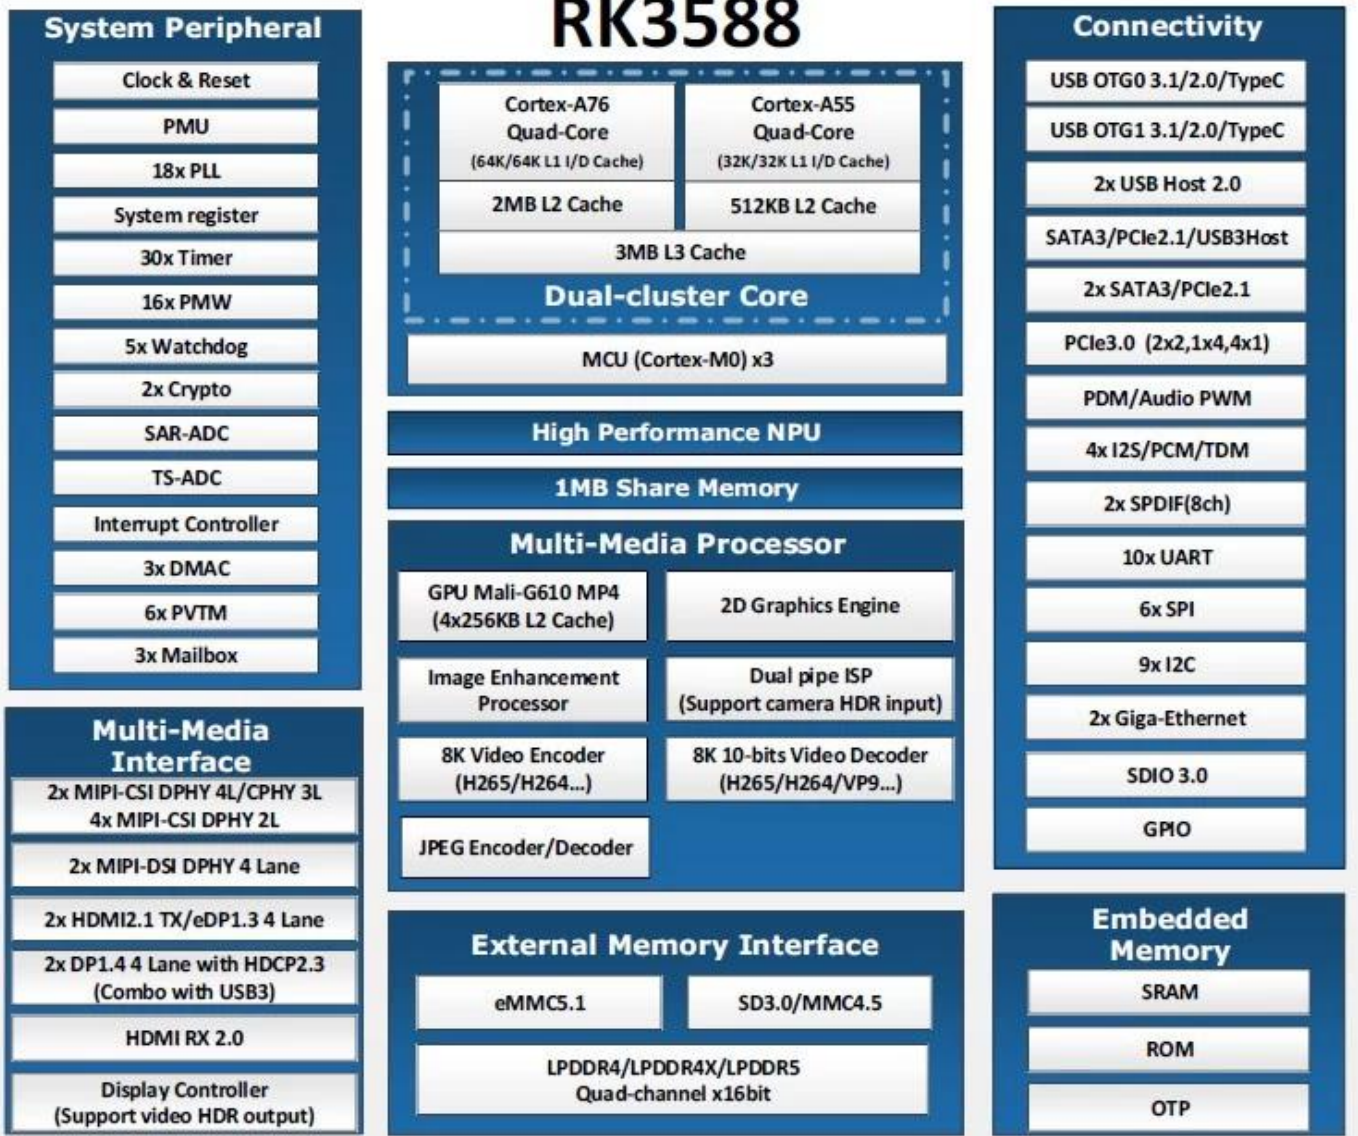

Rockchip RK3588 8K 6TOPS NPU AI

Typical Application Diagram – AIoT

Rockchip RK3588 8K AI

Rockchip RK3588

8K

RK3588 8K

6TOPS NPU

6TOPS NPU AI NPU RK3588

RK3588 USB HDMI PCIe

RK3588

RK3588

Rockchip RK3588 8K AI AI 8K AI RK3588