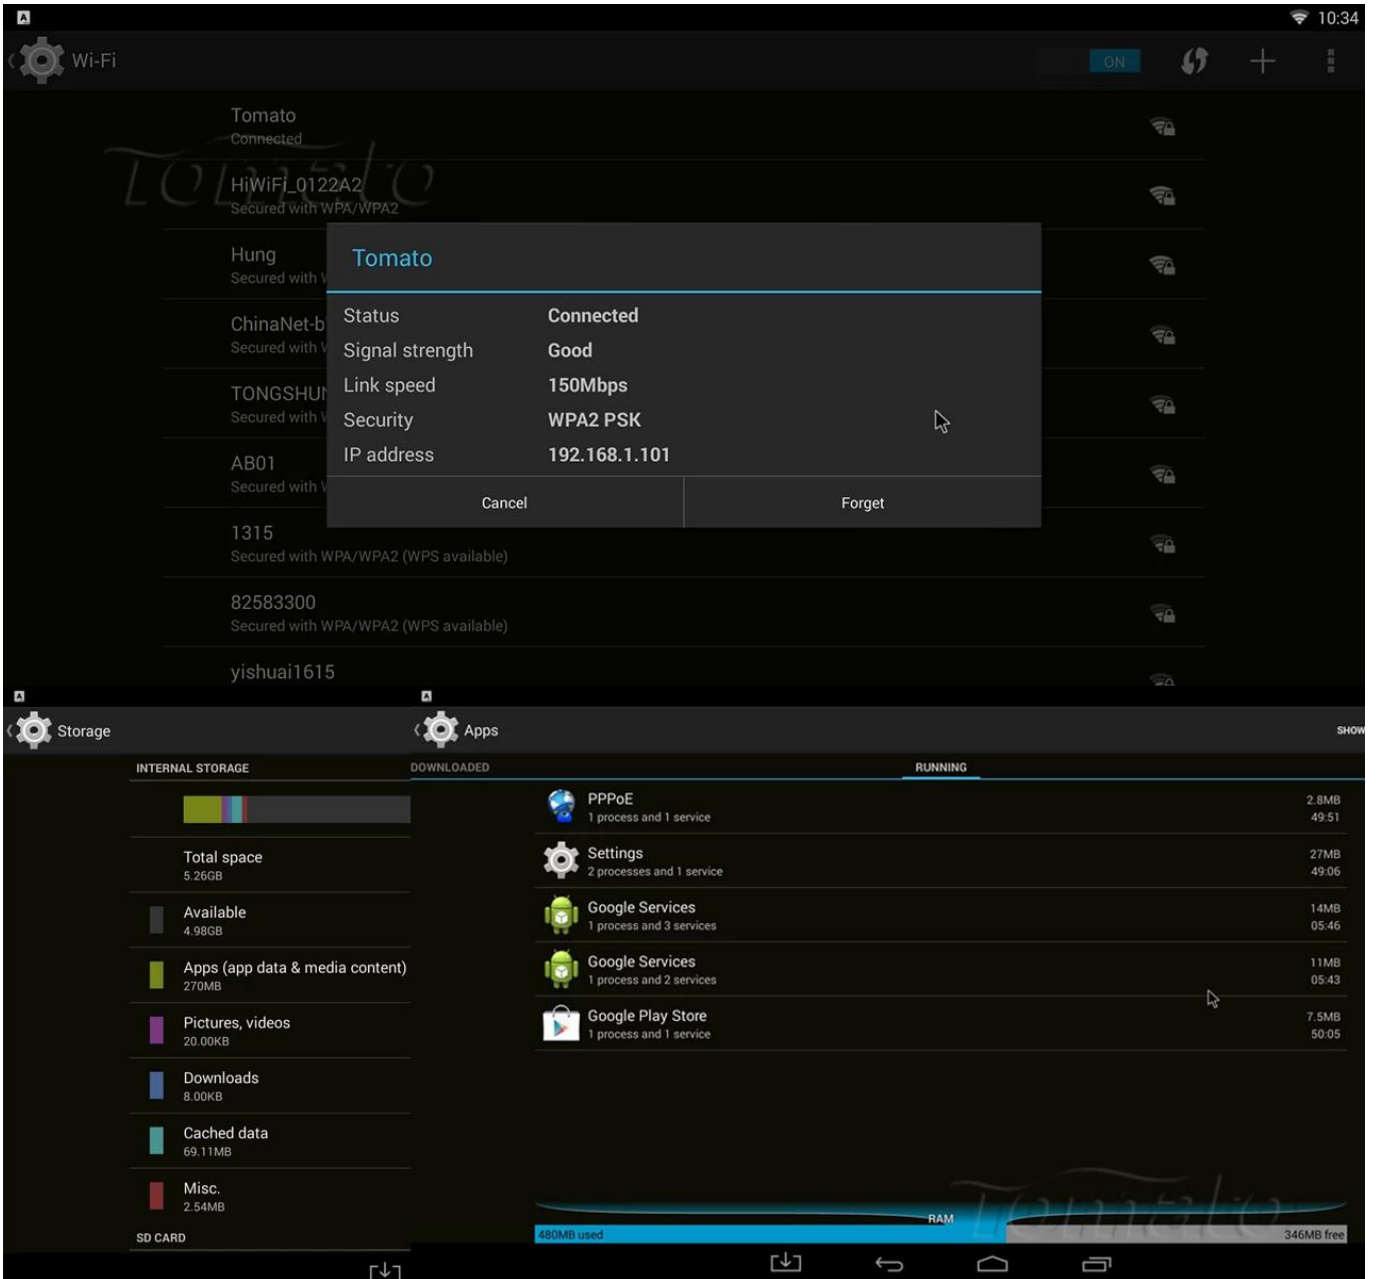

# Root Checker

Device: MXQ  
Android: 4.4.2 | API: 19

Check Now

Status: Rooted

Id: uid=0(root) gid=0(root)

Superuser: Not found

Busybox: /system/xbin/busybox

Su Location: /system/xbin/su

Sudo Location: Not found

Environment Vars.:  
/sbin/  
/vendor/bin/  
/system/sbin/  
/system/bin/  
/system/xbin/

CPU-Z CPU-Z SOC SYSTEM BATTERY SENSORS ABOUT CPU-Z SOC SYSTEM BATTERY SENSORS ABOUT

|                     |                           |
|---------------------|---------------------------|
| Model               | MXQ(MXQ)                  |
| Manufacturer        | MBX                       |
| Board               | MXQ                       |
| Display             | KOT49H.20140903 test-keys |
| Hardware            | amlogic                   |
| Android Version     | 4.4.2                     |
| Kernel Architecture | armv7l                    |
| Kernel Version      | 3.10.33 (20140903)        |
| Screen Resolution   | 1920 x 1008               |
| Screen Density      | 240 dpi                   |
| Total RAM           | 825 MB                    |
| Available RAM       | 244 MB (29%)              |
| Internal Storage    | 5.26 GB                   |
| Available Storage   | 4.98 GB (94%)             |
| Root Access         | Yes                       |

# SETTINGS

Network

Display

Advanced

Other

Miracast

Remote Control

OFF