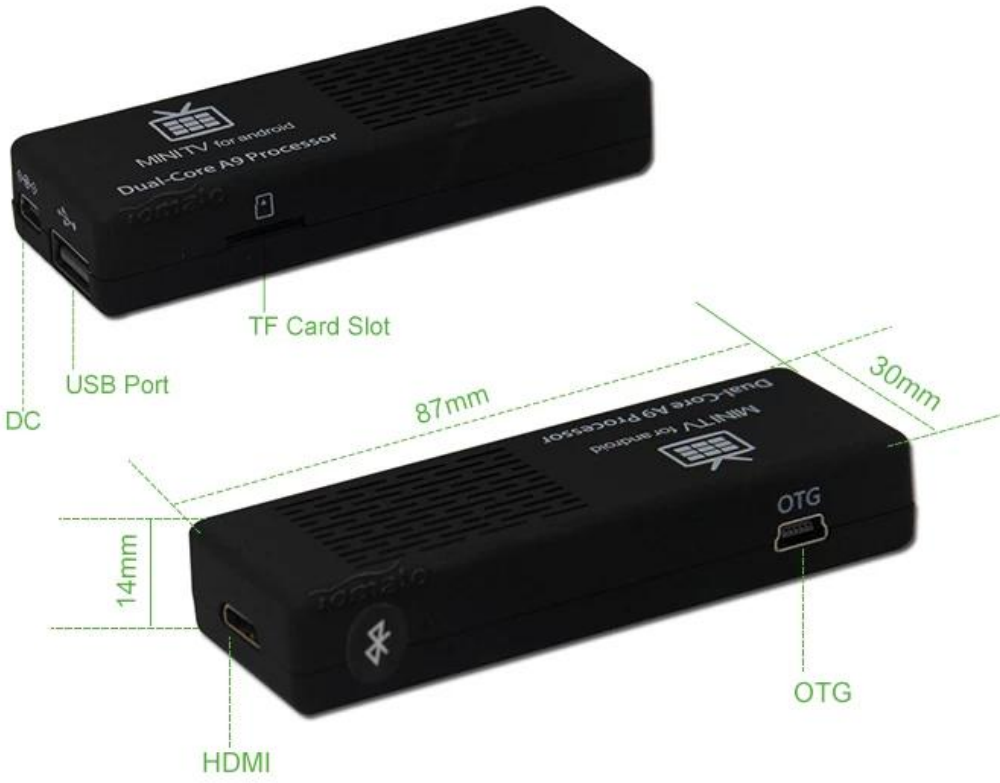

Picture Show