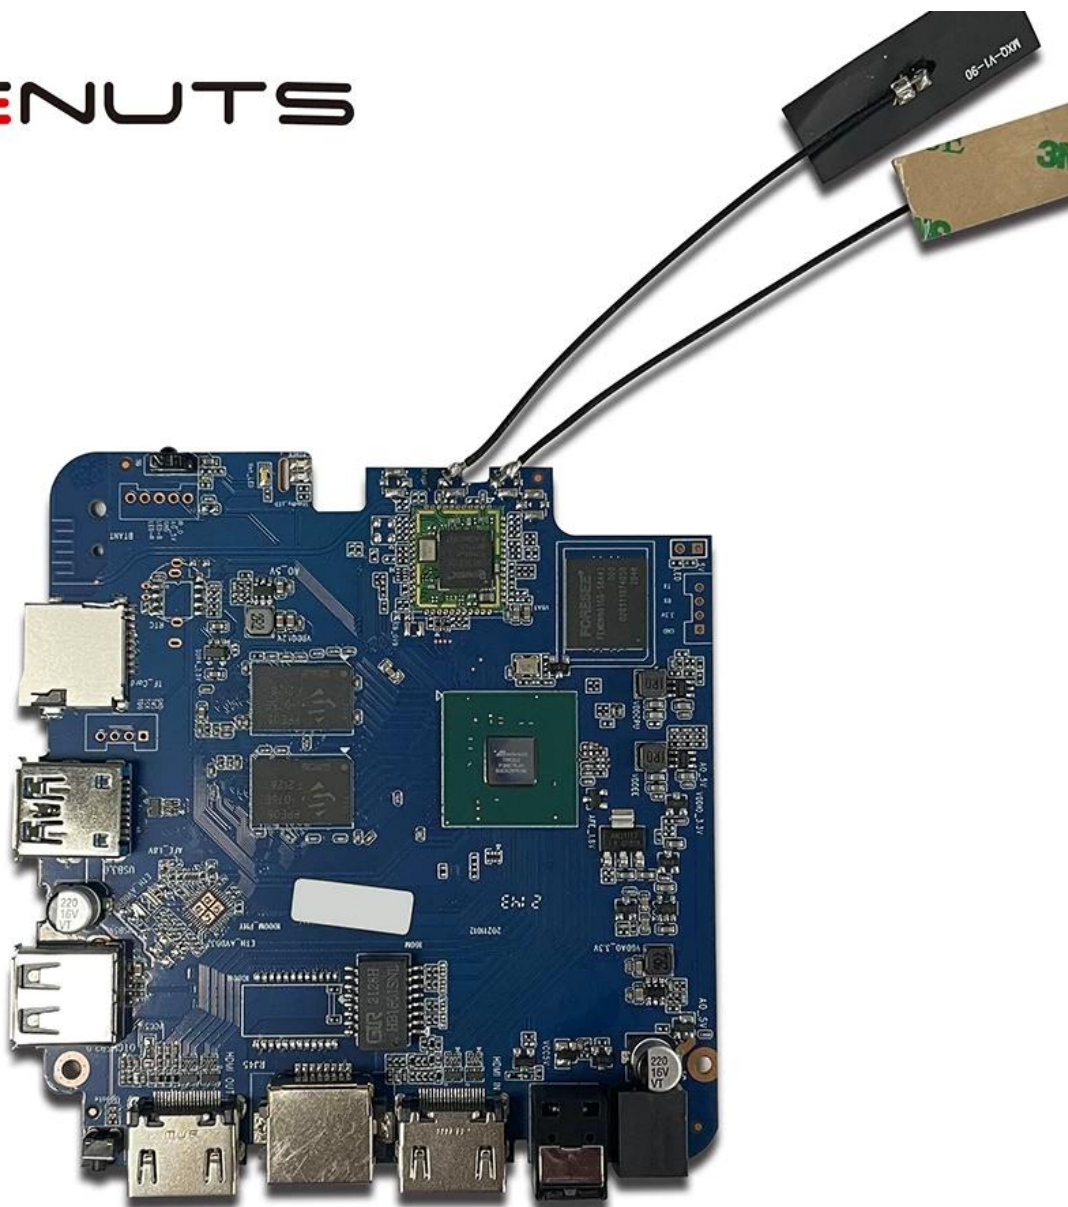

# Android HDMI Android

Android HDMI	
Processor	Amlogic T962E2 Android HDMI
System	Amlogic T962E2 ARM Cortex-A55 2.0GHz
GPU	ARM Mali-G31 MP2 GPU
Memory	DDR4 2GB/4GB
Storage	16G/32GB eMMC
OS	Android 8.1/9.0/ATV
Network	WiFi IEEE 802.11ac/a/b/g/n(UWE5621DS) 2.4G/5G MIMO(2T2R) 100M/1000M
Audio	5.0
Media	
Video	AV1 4Kx2K@75fps VP9/H.265 8Kx4K@24fps VP9/H.265/AVS2 4Kx2K@60fps H.264 4Kx2K @30fps AVS/VC-1/MPEG-4 1080P @60fps H.264 1080P @30fps MPEG1/2/4 H.265/HEVC AVS2 AVC/VC-1 RM/RMVB Xvid/DivX3/4/5/6 RealVideo8/9/10 Avi/Rm/Rmvb/Ts/Vob/Mkv/Mov/ISO/wmv/asf/flv/dat/mpg/mpeg MP3/WMA/AAC/WAV/OGG/DDP/TrueHD/HD/FLAC/APE
Display	HDR 10/10
Security	Widevine Verimatrix/Playready
Ports	
HDMI	1*HDMI 1*HDMI HDMI 2.1
USB	1* USB 1*USB 2.0 1*USB3.0, USB USB
Network	1* RJ45
TF	1*TF
Power	5V/2A AC100-240V 50/60Hz
Other	RTC USB
Software	
Formats	JPEG BMP GIF PNG TIF
Services	Miracast DLNA Skype Netflix Twitter Picasa Youtube Flicker Facebook
Apps	Netflix Hulu Flixster Youtube
Storage	HDD U TF
Connectivity	USB BT 2.4GHz USB 2.4GHz

# ONENUTS

 <p>Multi-core 32/64-bit CPU and 3D GPU with high performance</p>	 <p>Powerful multimedia processing capability, supporting all mainstream video decoding including 8K/4K 10-bit AV1/H.265/VP9/AVS2</p>	 <p>Supports all mainstream HDR standard including Dolby Vision, HDR10 and HLG</p>	 <p>Unique Trulife picture quality enhancement engine, offering theater-like visual effect</p>	 <p>Complete production-ready security solution, supporting secure boot, secure OS and mainstream DRMs</p>
 <p>Ultra-high performance and ultra-low power consumption</p>	 <p>Ultra-high SoC integration and rich peripheral interfaces</p>	 <p>Complete IP license, including Dolby, DTS, etc.</p>	 <p>Supports screen projection technology like DLNA, Miracast etc.</p>	 <p>Provides mature turn-key solution for both split and AIO smart TV</p>