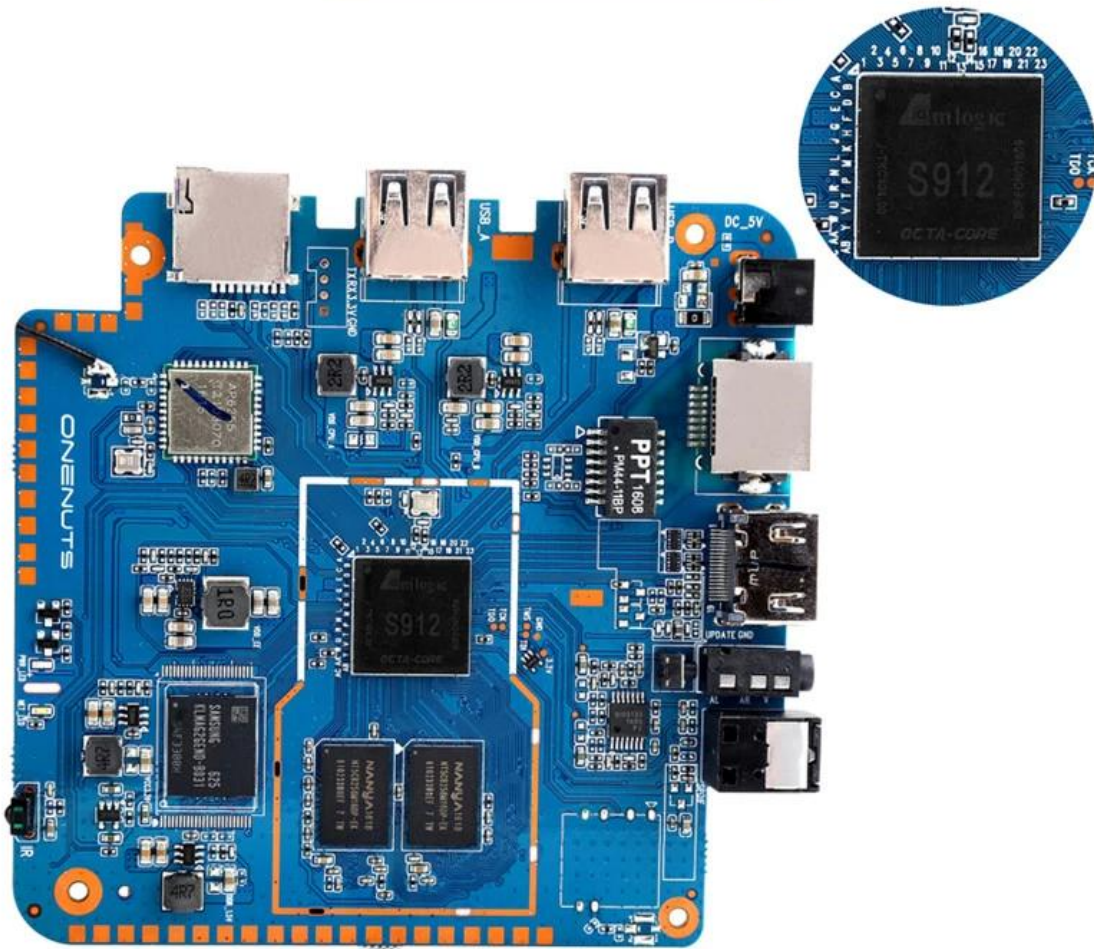

With Bluetooth headphone, enjoy your happy private world.

Young Look

Model No.	ONENUTS Nut 1
CPU	Amlogic S912 octa-core ARM Cortex A53 processor @ up to 2.0GHz
GPU	ARM Mail-T820MP3 GPU up to 750MHz(DVFS)
ROM	2GB DDR3
Internal Storage	16GB eMMC flash and SD slot up to 32GB
Video Docoder	VP9-10/H.265 up to 4Kx2K@60fps
HDMI	HDMI 2.0a up to 4K @ 60Hz with CEC and HDR support, and AV port

OTA Update

Support background auto upgrade and offer you the newest experience.

Product structure

What is in the box?

Portable & Environmental EVA Bag

Motherboard Show

Android HDMI

UDP UDP

Android

Android HDMI USB Wi-Fi

Android

Android