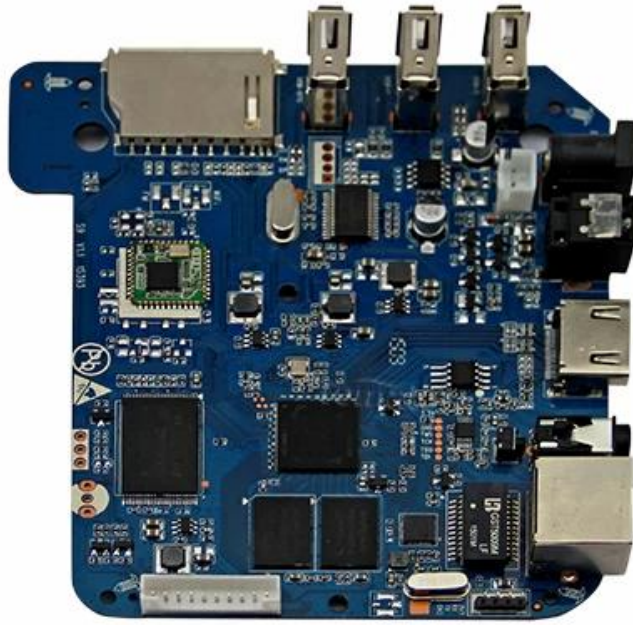

Amlogic S905 TV Box ARM Cortex-A53 CPU bis zu 2,0 GHz Android 5.1 Lollipop 1G/8G 4K2K Android Tv Box Media Player S9

S9

Amlogic S905 Quad Core S9

New! Amlogic S905 Quad Core ARM Cortex™-A53 CPU
up to 2.0 GHz, 1GB/8GB H.265 4K2K Android 5.1 TV Box!

Picture Show

Indicator

USB*3

SD/MMC Card

S905

64-Bit
Quad Core
Cortex A53

4K

H.265
@60fps

HDMI 2.0
HDCP 2.2

TSMC
28NM

DRM

64 bit CPU,

While maintaining the same power consumption, the computing power of CPU has also been greatly improved.

With 4K2K decoding capabilities,
it make 4K become the standard.