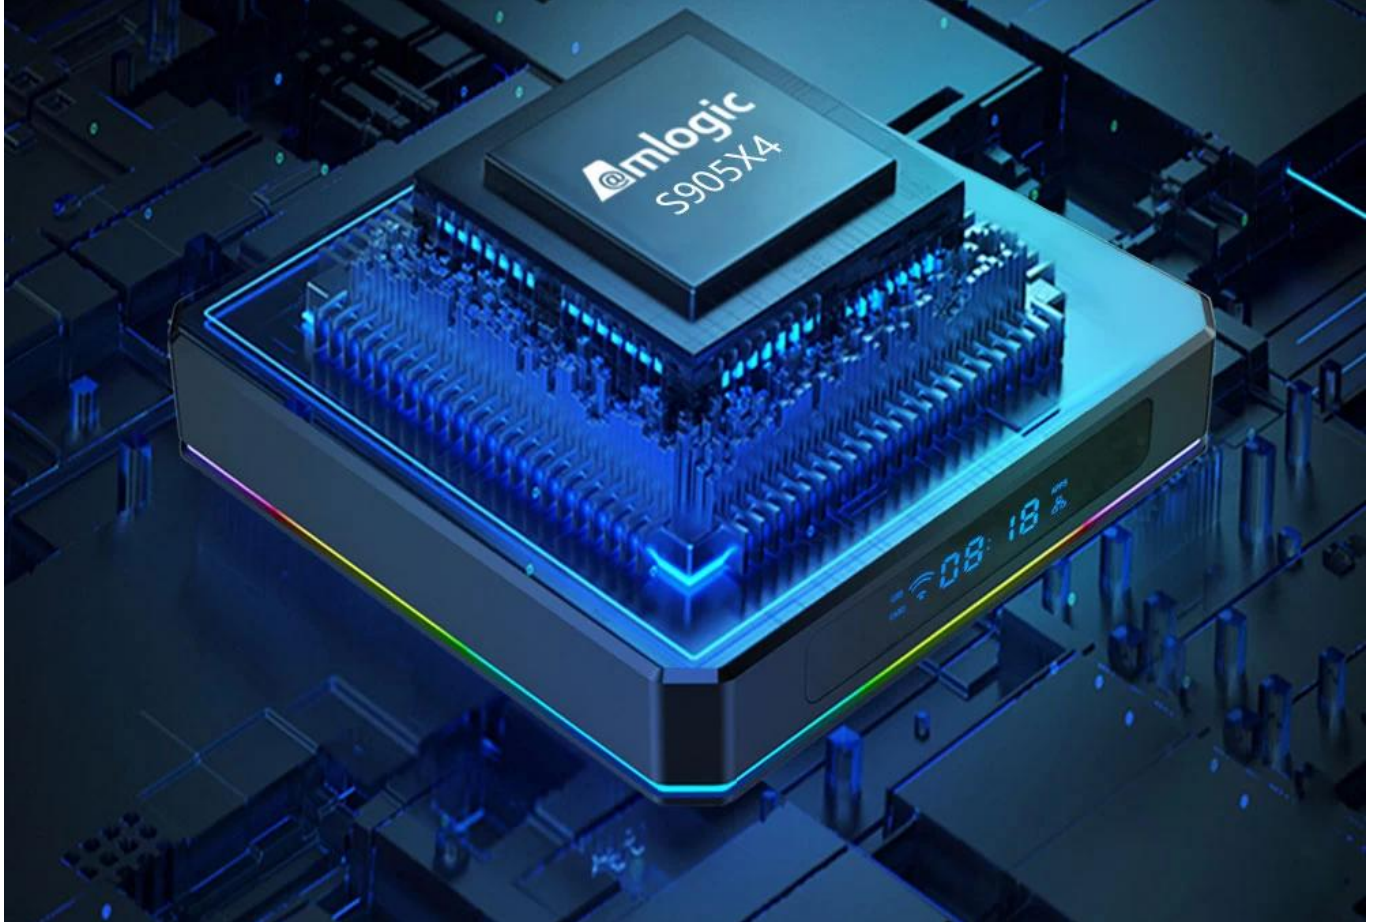

WiFi

2.4G/5G
802.11ac

BT

4.1

Amlogic Quad-core 64 bit

The S905X4 chipset is an advanced application processor with AV1 video codec, secured 4K video codec engine and HDR image processing functions.

Android 11