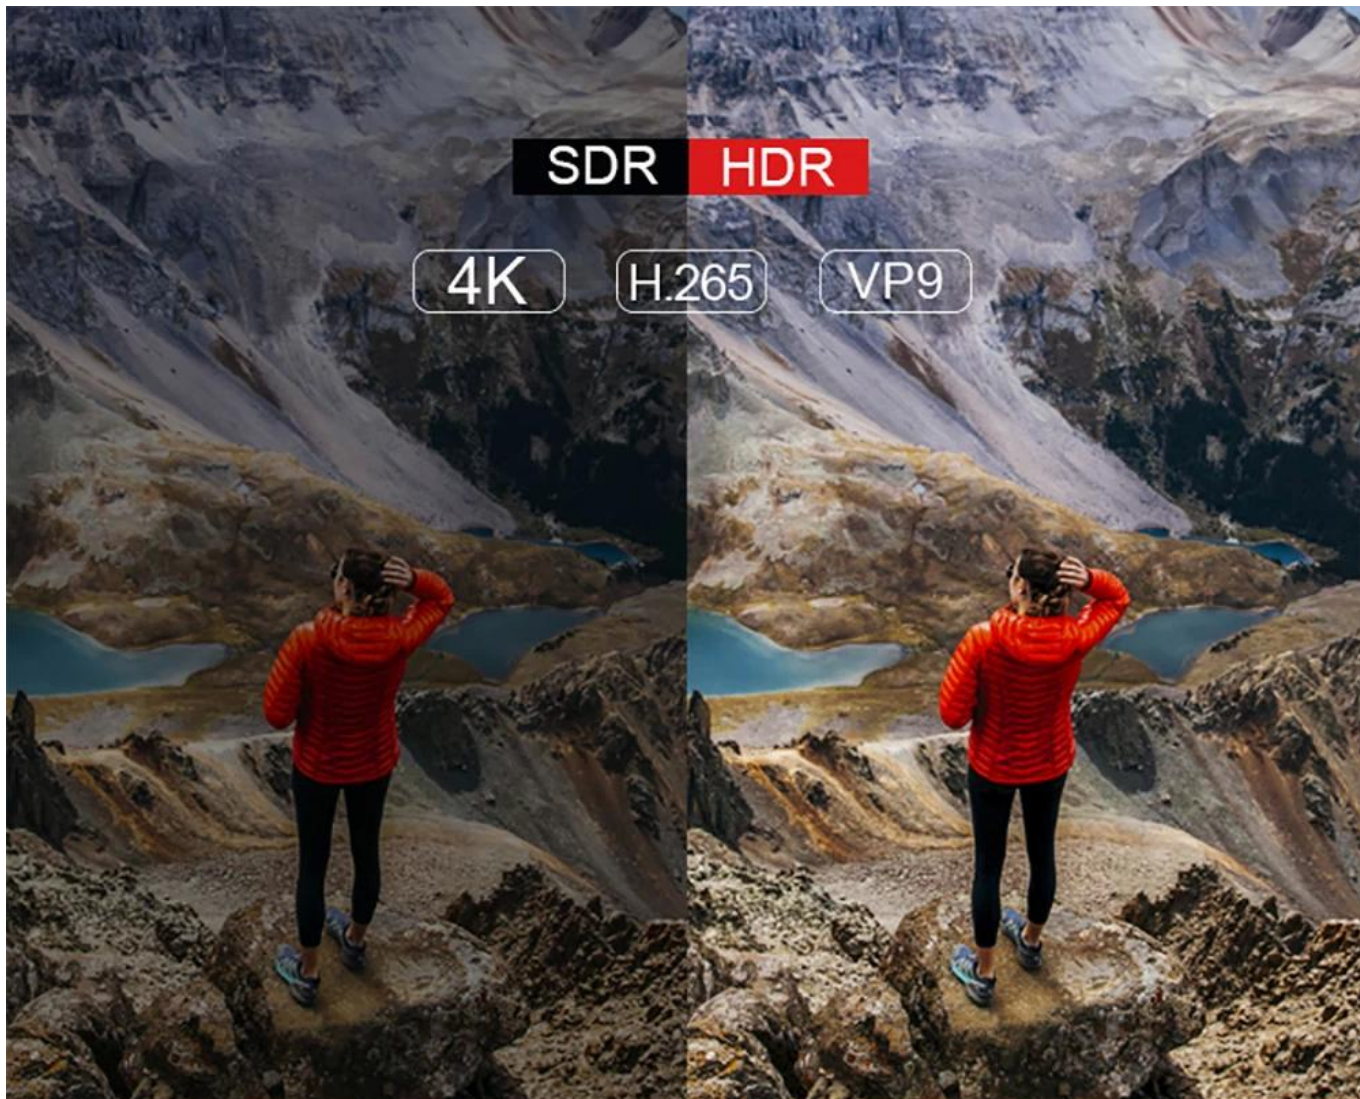

With 3D denoising

SDR HDR
4K H.265 VP9

Support HDR

HDR offers a deeper , more life-like display, which boosts 4K and gives you even greater color and contrast.

2020 NEWEST ANDROID 10.0

Higher quality output,
Powerful graphics processor,
Stable performance