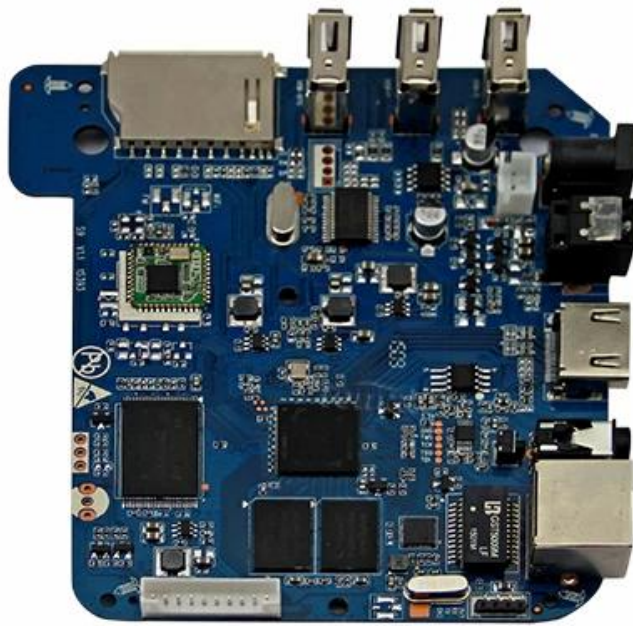

Android 5.1 Quad Core Cortex A53 Amlogic S905 Lollipop TV Box S9 Smart-TV-Box

S9

Amlogic S905 Quad Core S9

New! Amlogic S905 Quad Core ARM Cortex™-A53 CPU
up to 2.0 GHz, 1GB/8GB H.265 4K2K Android 5.1 TV Box!

Picture Show

Indicator

USB*3

SD/MMC Card

S905

64-Bit
Quad Core
Cortex A53

4K

H.265
@60fps

HDMI 2.0
HDCP 2.2

TSMC
28NM

DRM

64 bit CPU,

While maintaining the same power consumption, the computing power of CPU has also been greatly improved.

With 4K2K decoding capabilities,
it make 4K become the standard.